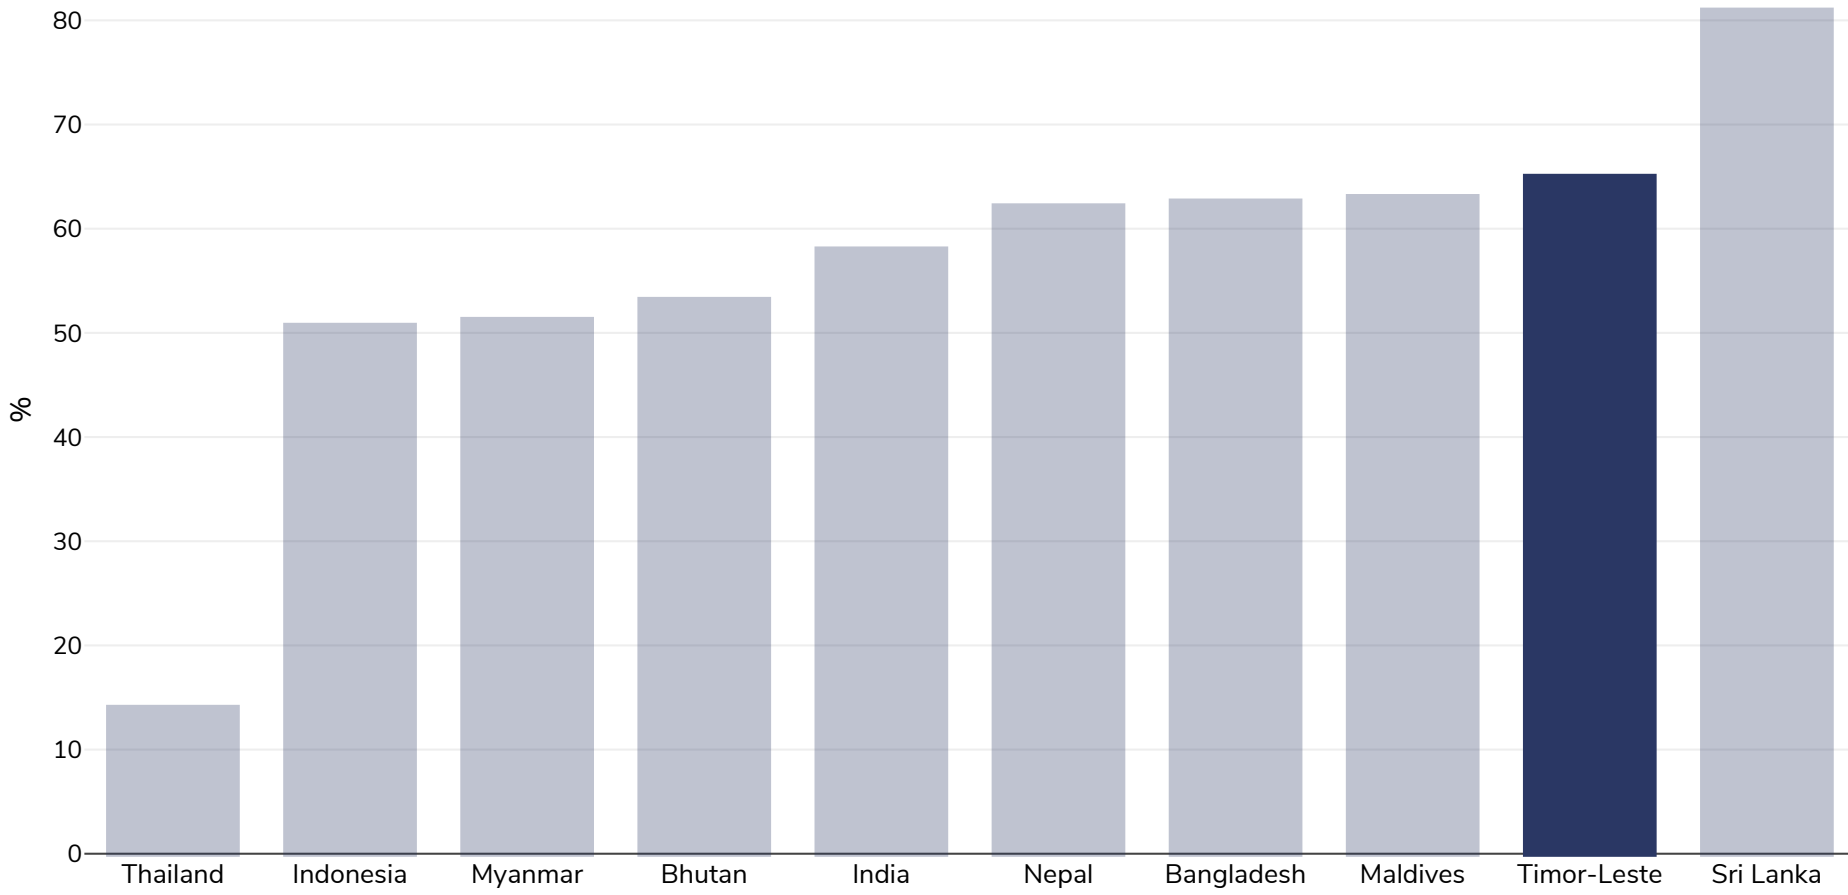

Timor-Leste: % Infants exclusively breastfed 0-5 months

Children, 2015-2020

Area covered: National

References: Timor-Leste Food and Nutrition Survey 2020

Notes: See UNICEF website for further survey information. Available at : <https://data.unicef.org/resources/dataset/infant-young-child-feeding/> (last accessed 28.9.21) Citation: United Nations Children’s Fund, Division of Data, Analysis, Planning and Monitoring (2021). Global UNICEF Global Databases: Infant and Young Child Feeding: Exclusive breastfeeding, New York, September 2021.

Definitions: % exclusively breastfed 0-5 months