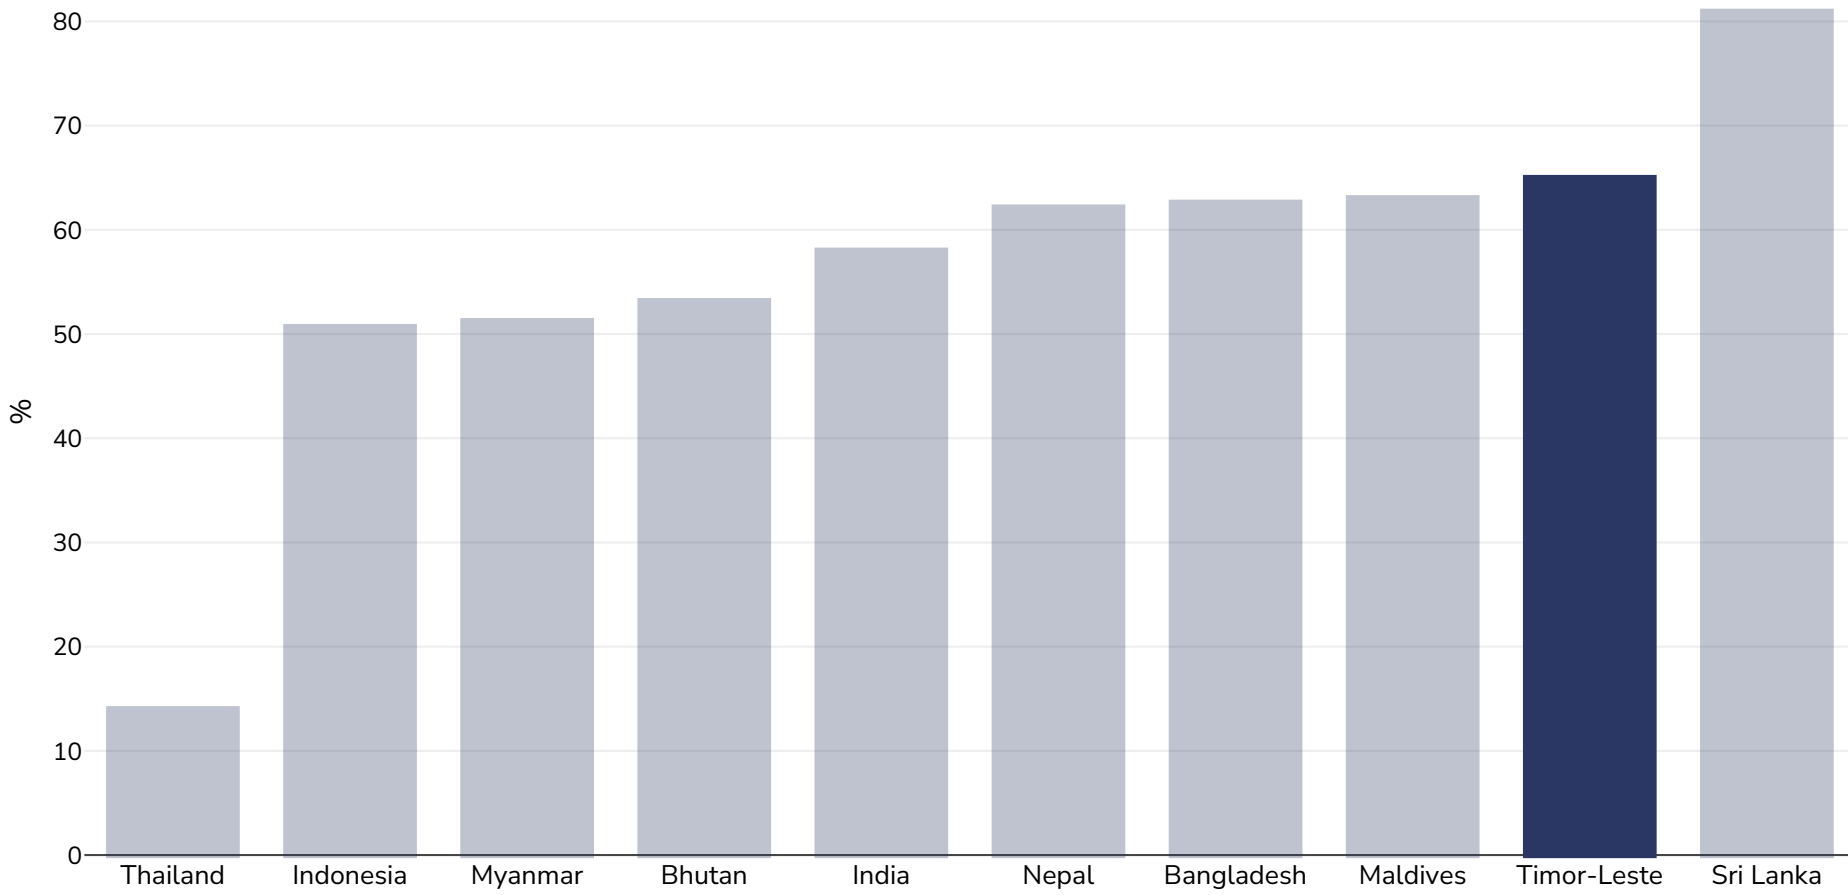

Timor-Leste: % Infants exclusively breastfed 0-5 months

Children, 2015-2020

Area covered: National

References: Timor-Leste Food and Nutrition Survey 2020

Notes: See UNICEF website for further survey information. Available at : <https://data.unicef.org/resources/dataset/infant-young-child-feeding/> (last accessed 28.9.21) Citation: United Nations Children’s Fund, Division of Data, Analysis, Planning and Monitoring (2021). Global UNICEF Global Databases: Infant and Young Child Feeding: Exclusive breastfeeding, New York, September 2021.

Definitions: % exclusively breastfed 0-5 months