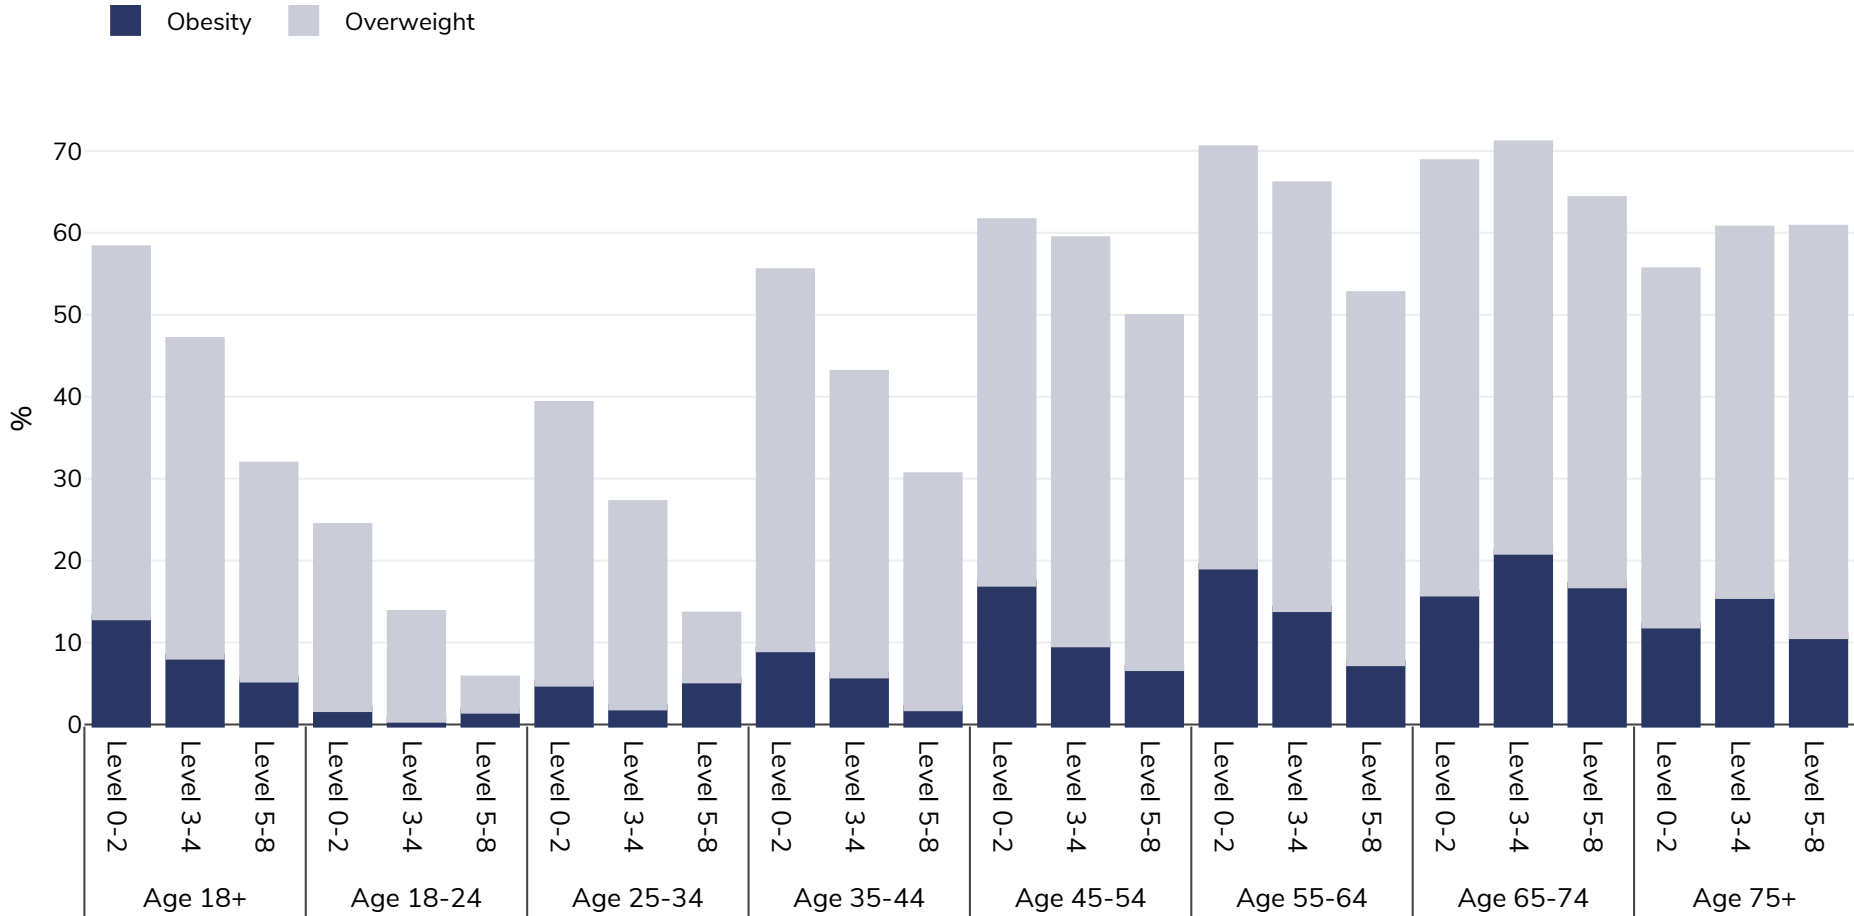

Romania: Overweight/obesity by age and education

Women, 2014

Survey type: Self-reported

Area covered: National

References: 2014 Eurostat Database: http://appsso.eurostat.ec.europa.eu/nui/show.do?dataset=hlth_ehis_bm1e&lang=en (last accessed 25.08.20)

Unless otherwise noted, overweight refers to a BMI between 25kg and 29.9kg/m², obesity refers to a BMI greater than 30kg/m².