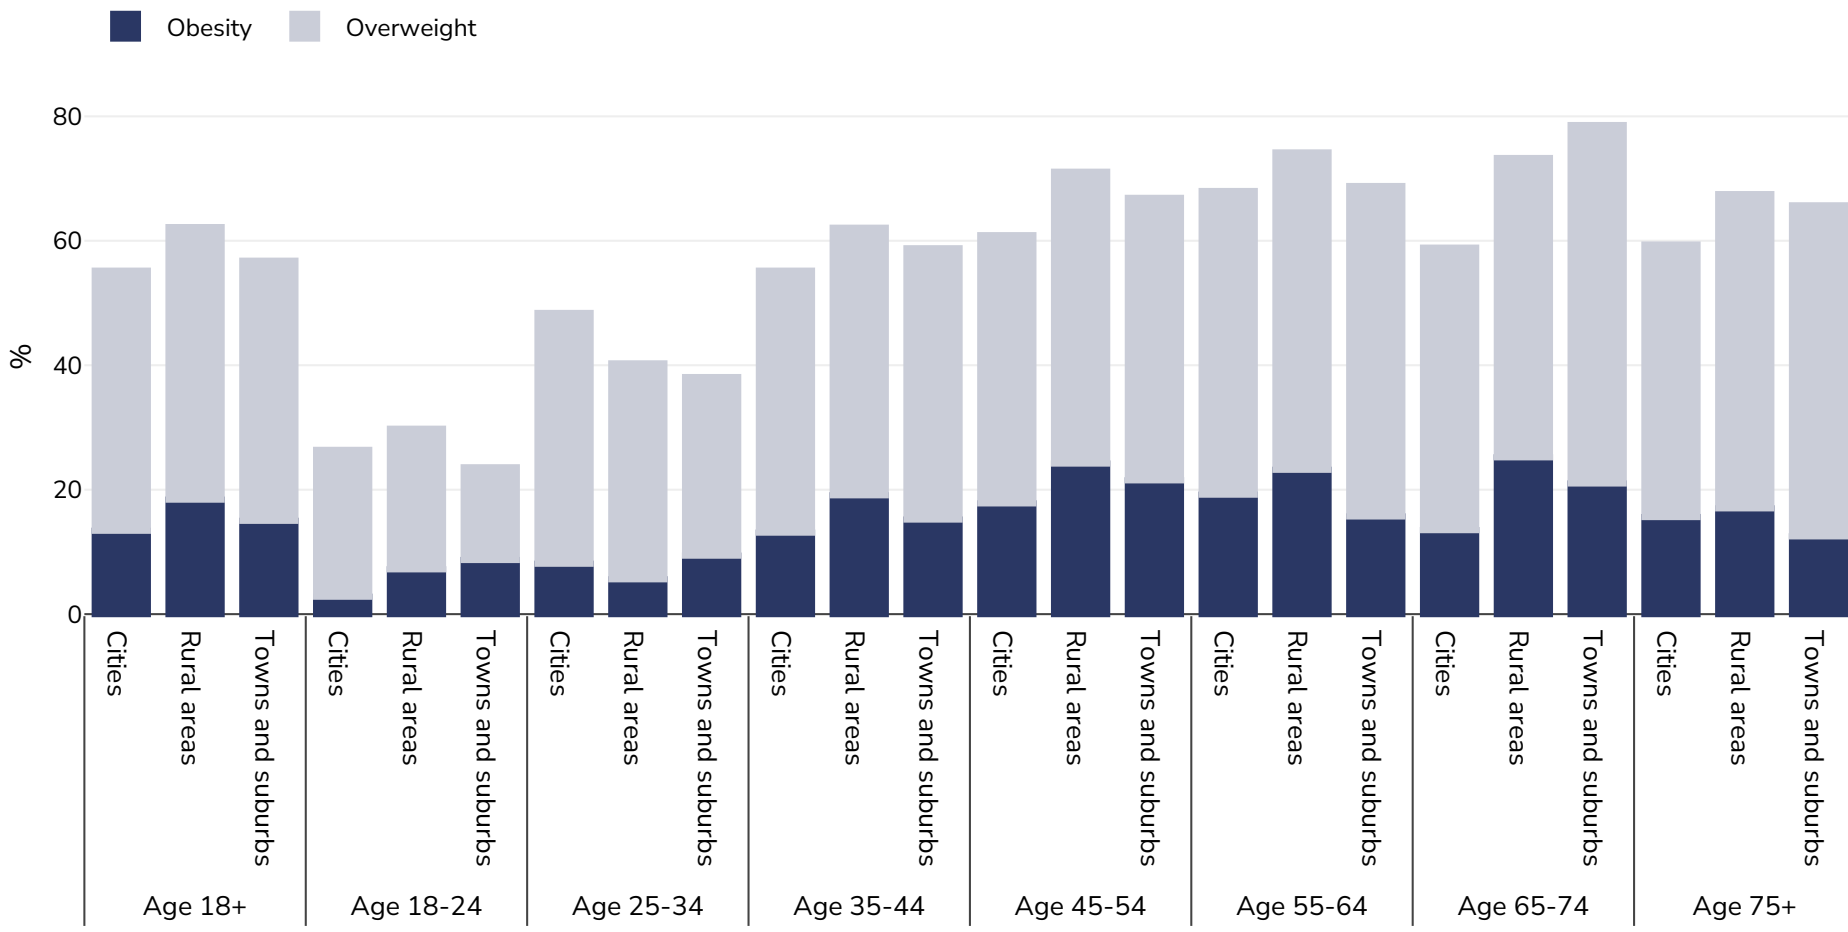

Portugal: Overweight/obesity by age and region

Men, 2014

Survey type: Self-reported

Area covered: National

References: 2014 Eurostat Database: http://appsso.eurostat.ec.europa.eu/nui/show.do?dataset=hlth_ehis_bm1e&lang=en (last accessed 25.08.20)

Unless otherwise noted, overweight refers to a BMI between 25kg and 29.9kg/m², obesity refers to a BMI greater than 30kg/m².