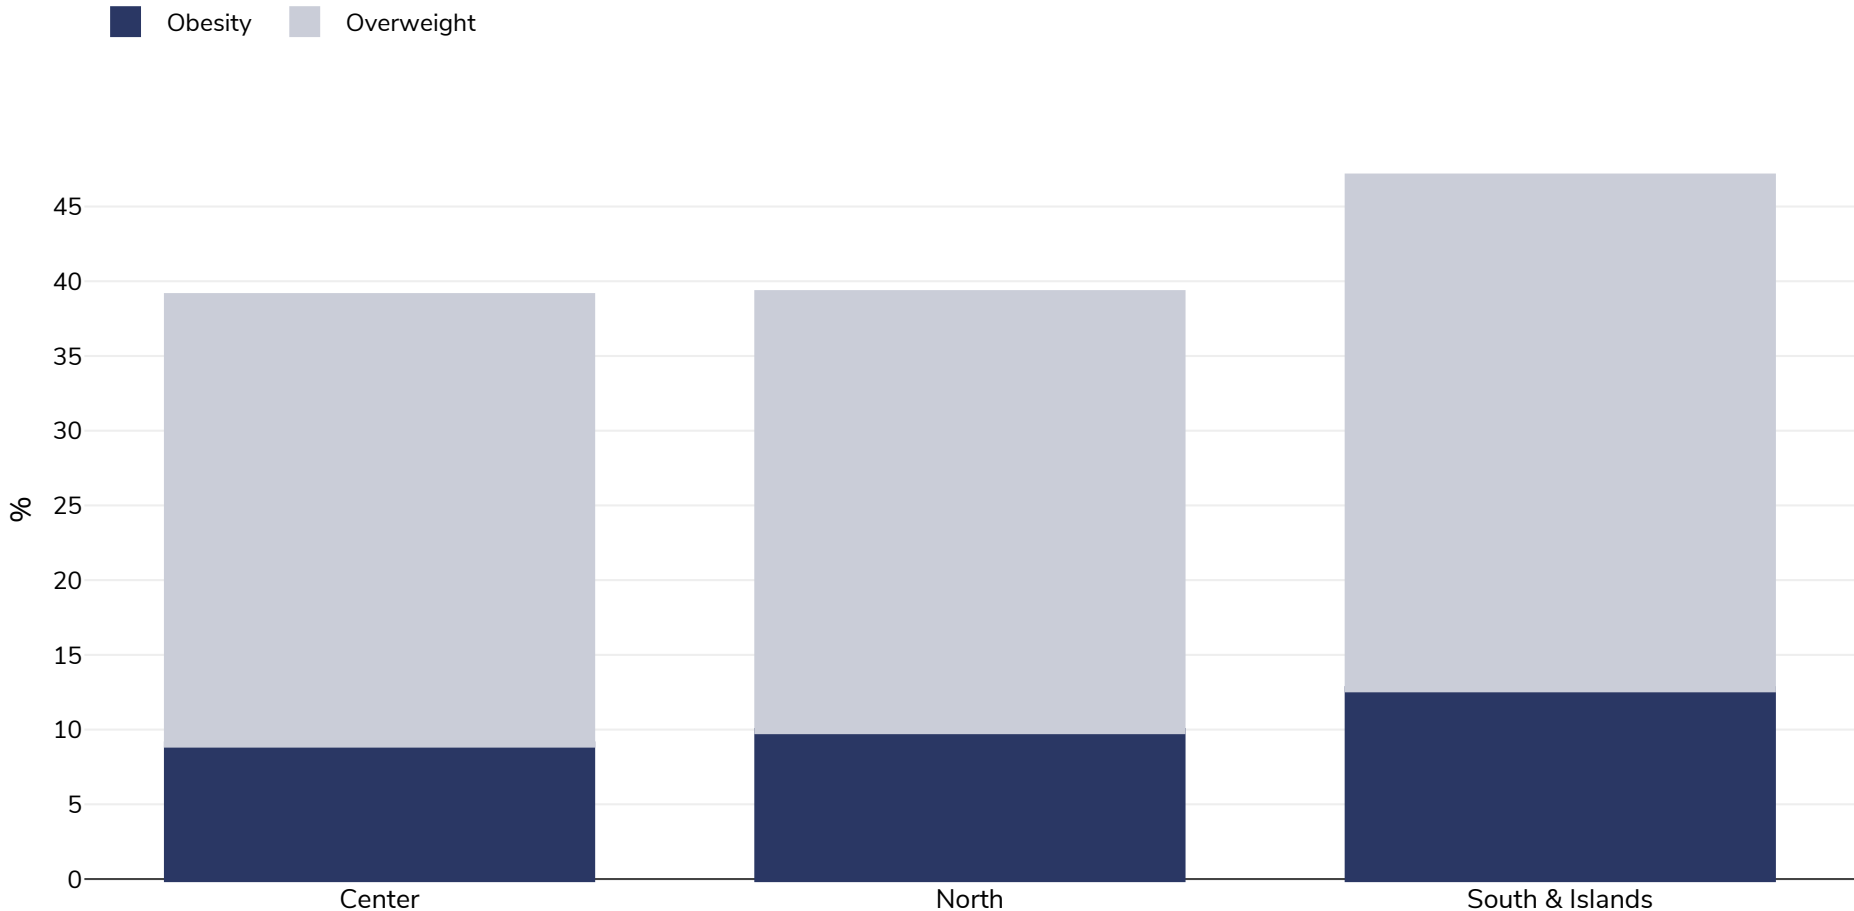

# Italy: Overweight/obesity by region

Adults, 2016-2019

<b>Survey type:</b>	Self-reported
<b>Age:</b>	18-69
<b>Sample size:</b>	129423
<b>Area covered:</b>	National
<b>References:</b>	PASSI 2016-19. Available at <a href="https://www.epicentro.iss.it/passi/dati/sovrappeso?tab-container-1=tab1">https://www.epicentro.iss.it/passi/dati/sovrappeso?tab-container-1=tab1</a> (last accessed on 25.09.20)

Unless otherwise noted, overweight refers to a BMI between 25kg and 29.9kg/m<sup>2</sup>, obesity refers to a BMI greater than 30kg/m<sup>2</sup>.