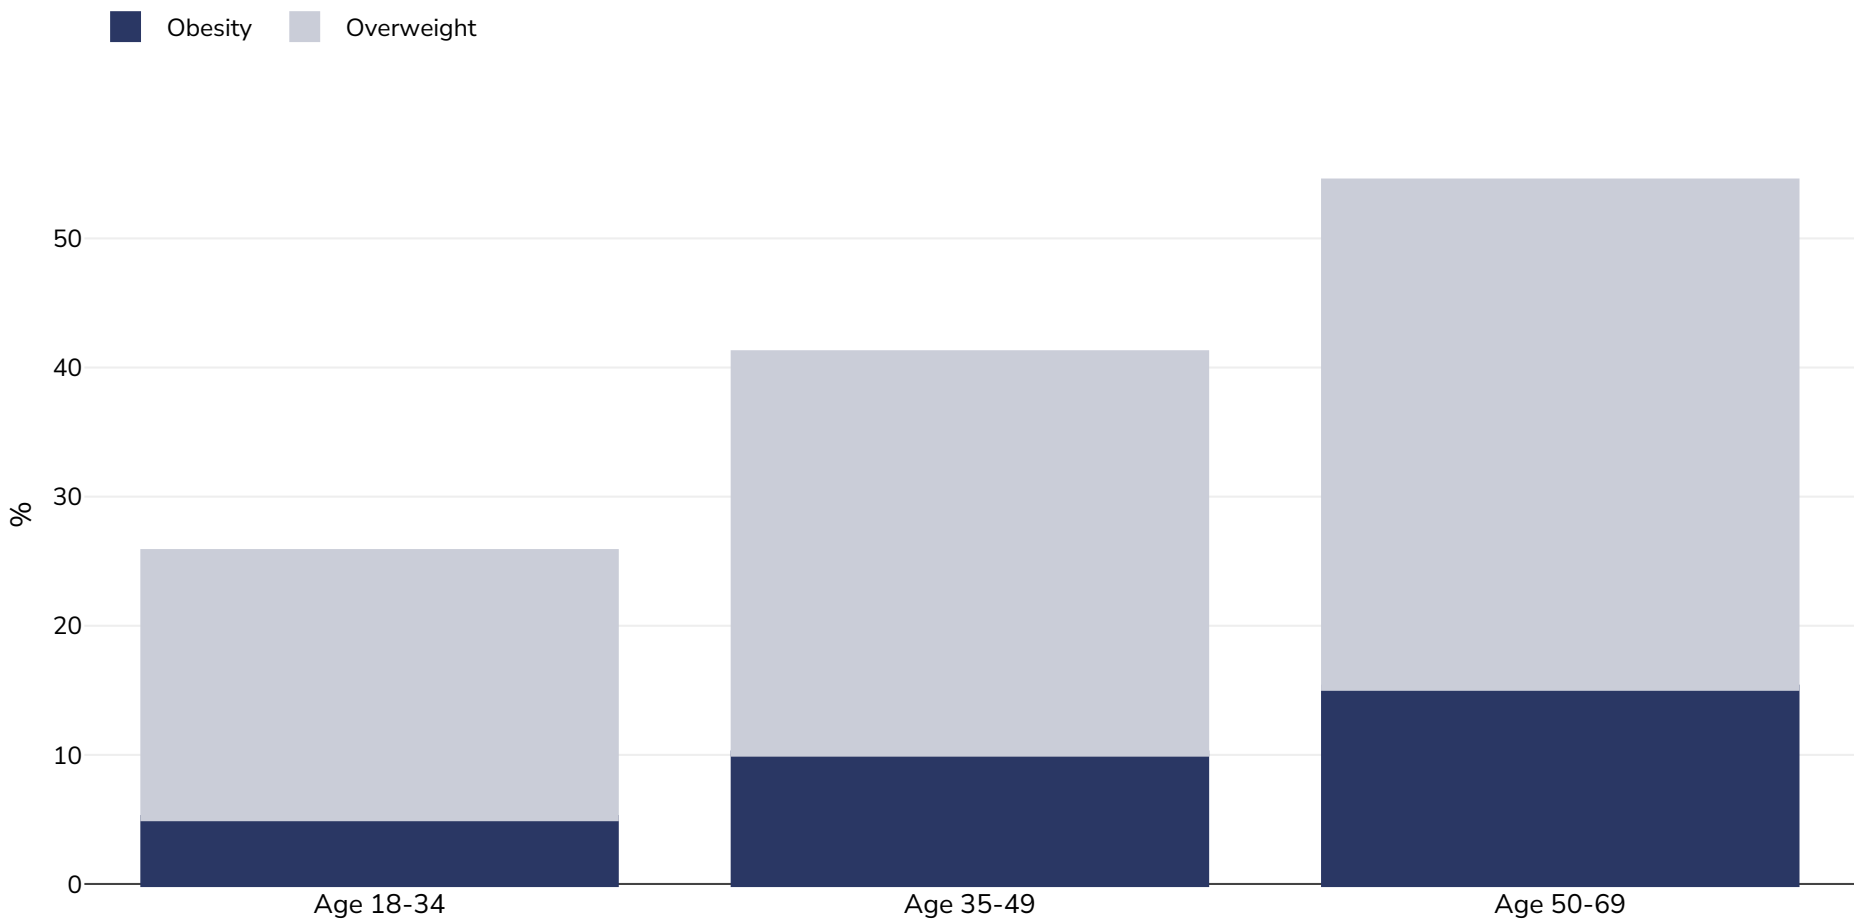

# Italy: Overweight/obesity by age

Adults, 2016-2019

Survey type:	Self-reported
Sample size:	129423
Area covered:	National
References:	PASSI 2016-19. Available at <a href="https://www.epicentro.iss.it/passi/dati/sovrappeso?tab-container-1=tab1">https://www.epicentro.iss.it/passi/dati/sovrappeso?tab-container-1=tab1</a> (last accessed on 25.09.20)

Unless otherwise noted, overweight refers to a BMI between 25kg and 29.9kg/m<sup>2</sup>, obesity refers to a BMI greater than 30kg/m<sup>2</sup>.