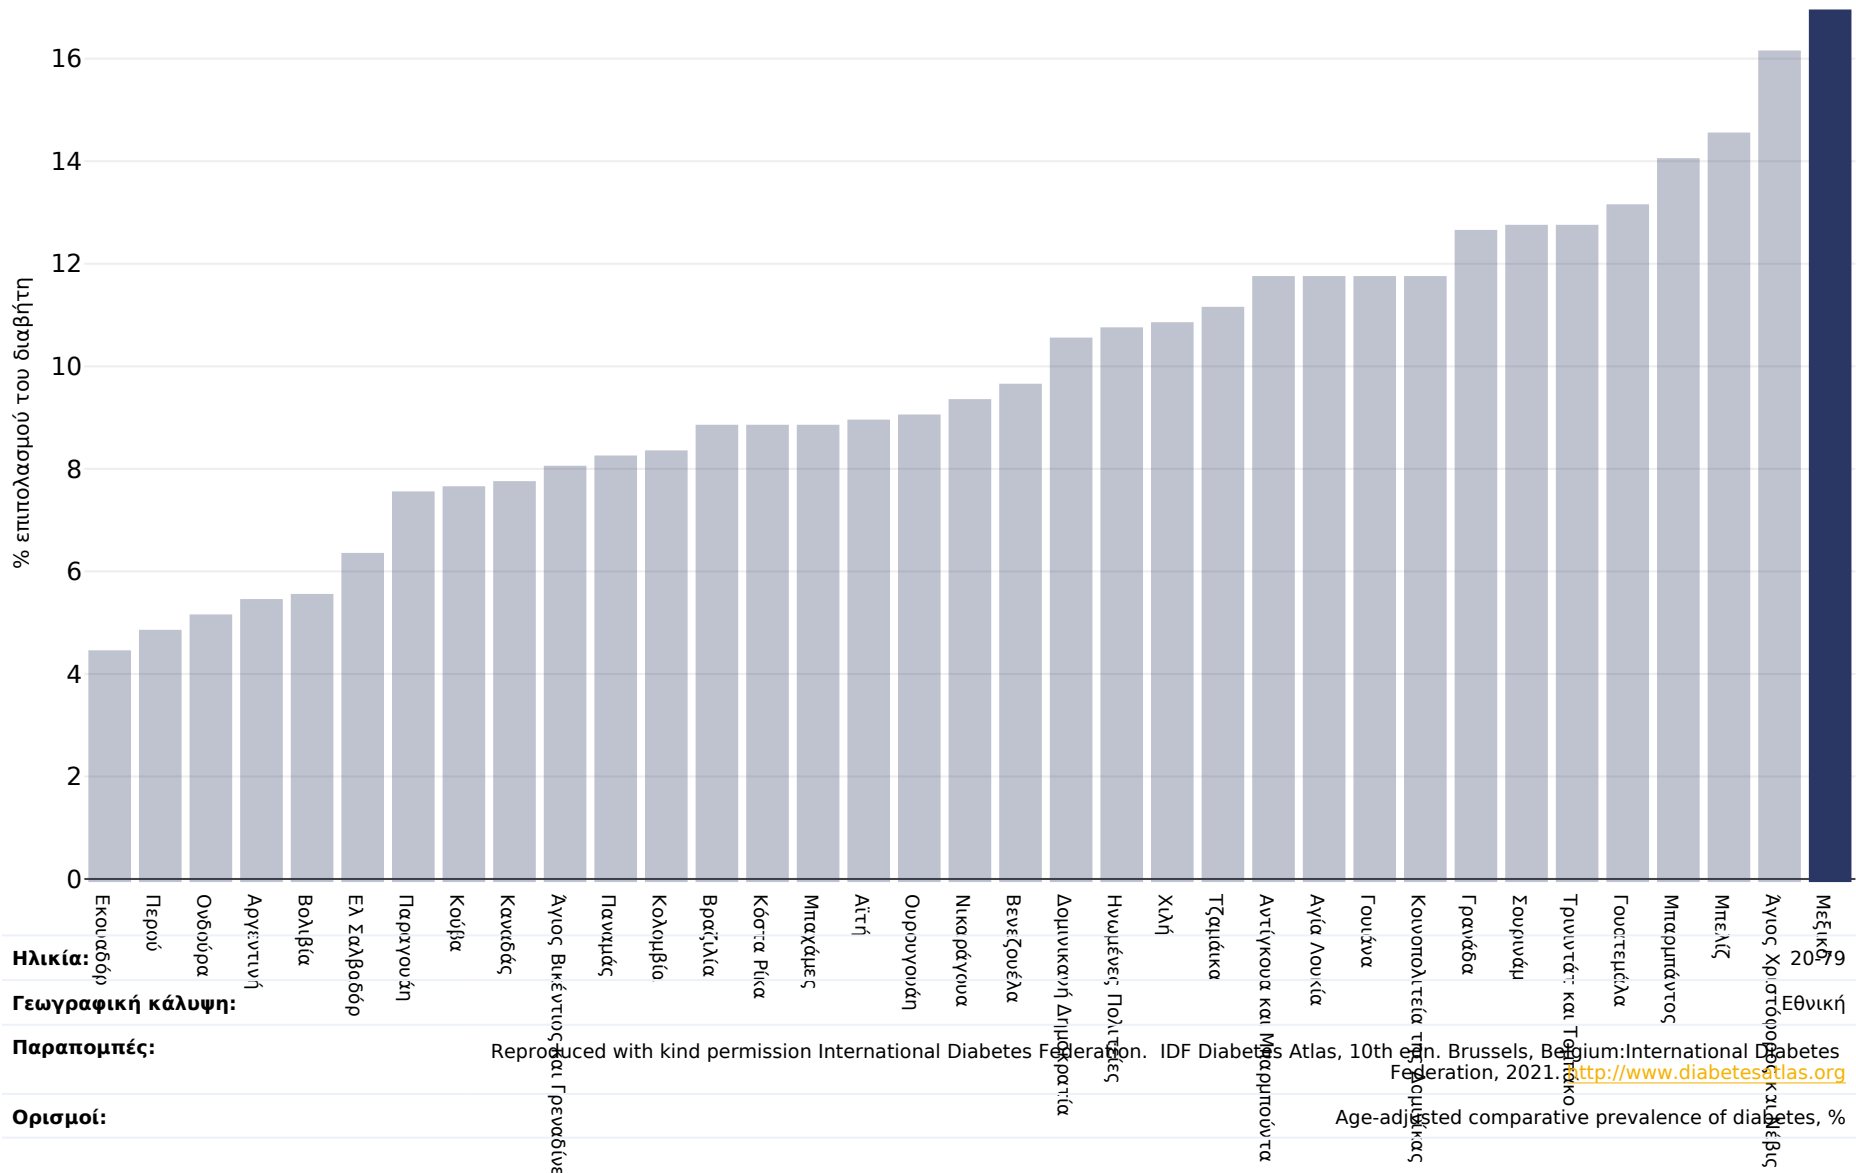

Μεξικό: Diabetes prevalence

Ενήλικες, 2021

Ηλικία:

Γεωγραφική κάλυψη:

Παραπομπές:

Ορισμοί:

Reproduced with kind permission International Diabetes Federation. IDF Diabetes Atlas, 10th edn. Brussels, Belgium:International Diabetes Federation, 2021. <http://www.diabetesatlas.org>

Age-adjusted comparative prevalence of diabetes, %