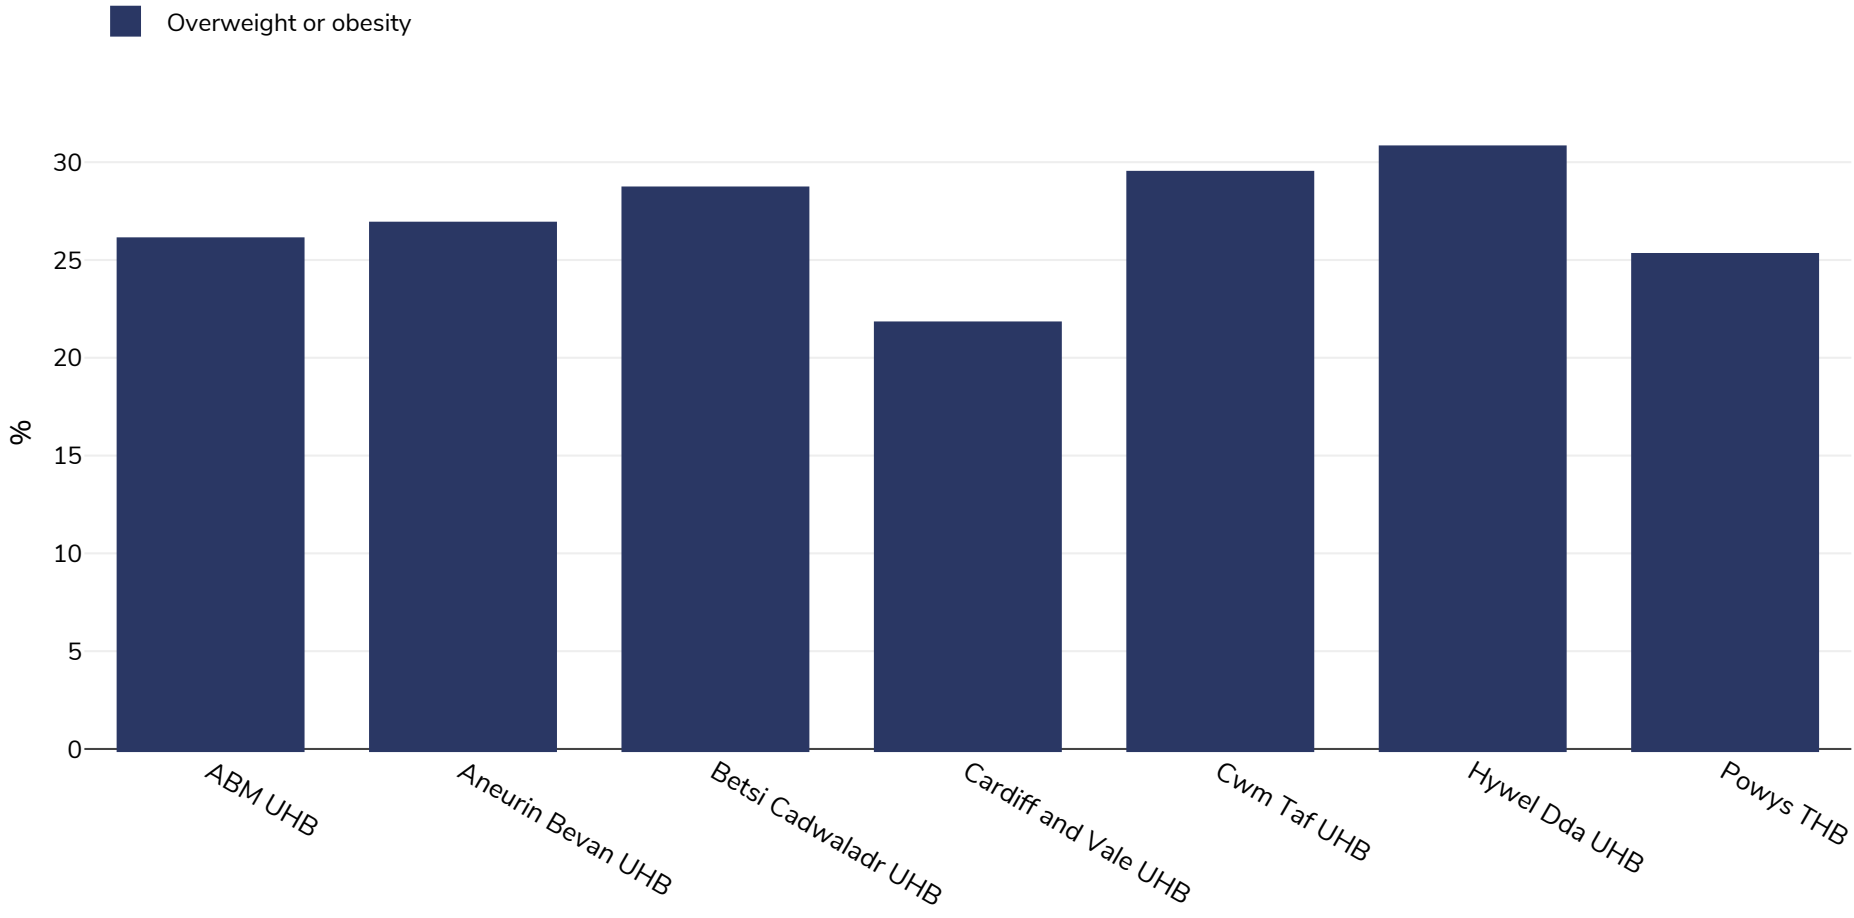

Wales: Overweight/obesity by socio-economic group

Boys, 2014-2015

Survey type:	Measured
Age:	4-5
Sample size:	24284
Area covered:	National
References:	Child Measurement Programme 2014-15. http://www.wales.nhs.uk/sitesplus/documents/888/12318%20PHWO%20Child%20Measurement%20Eng%20August.pdf
Notes:	85th/95th centile NOT IOTF cut off
Cutoffs:	Other