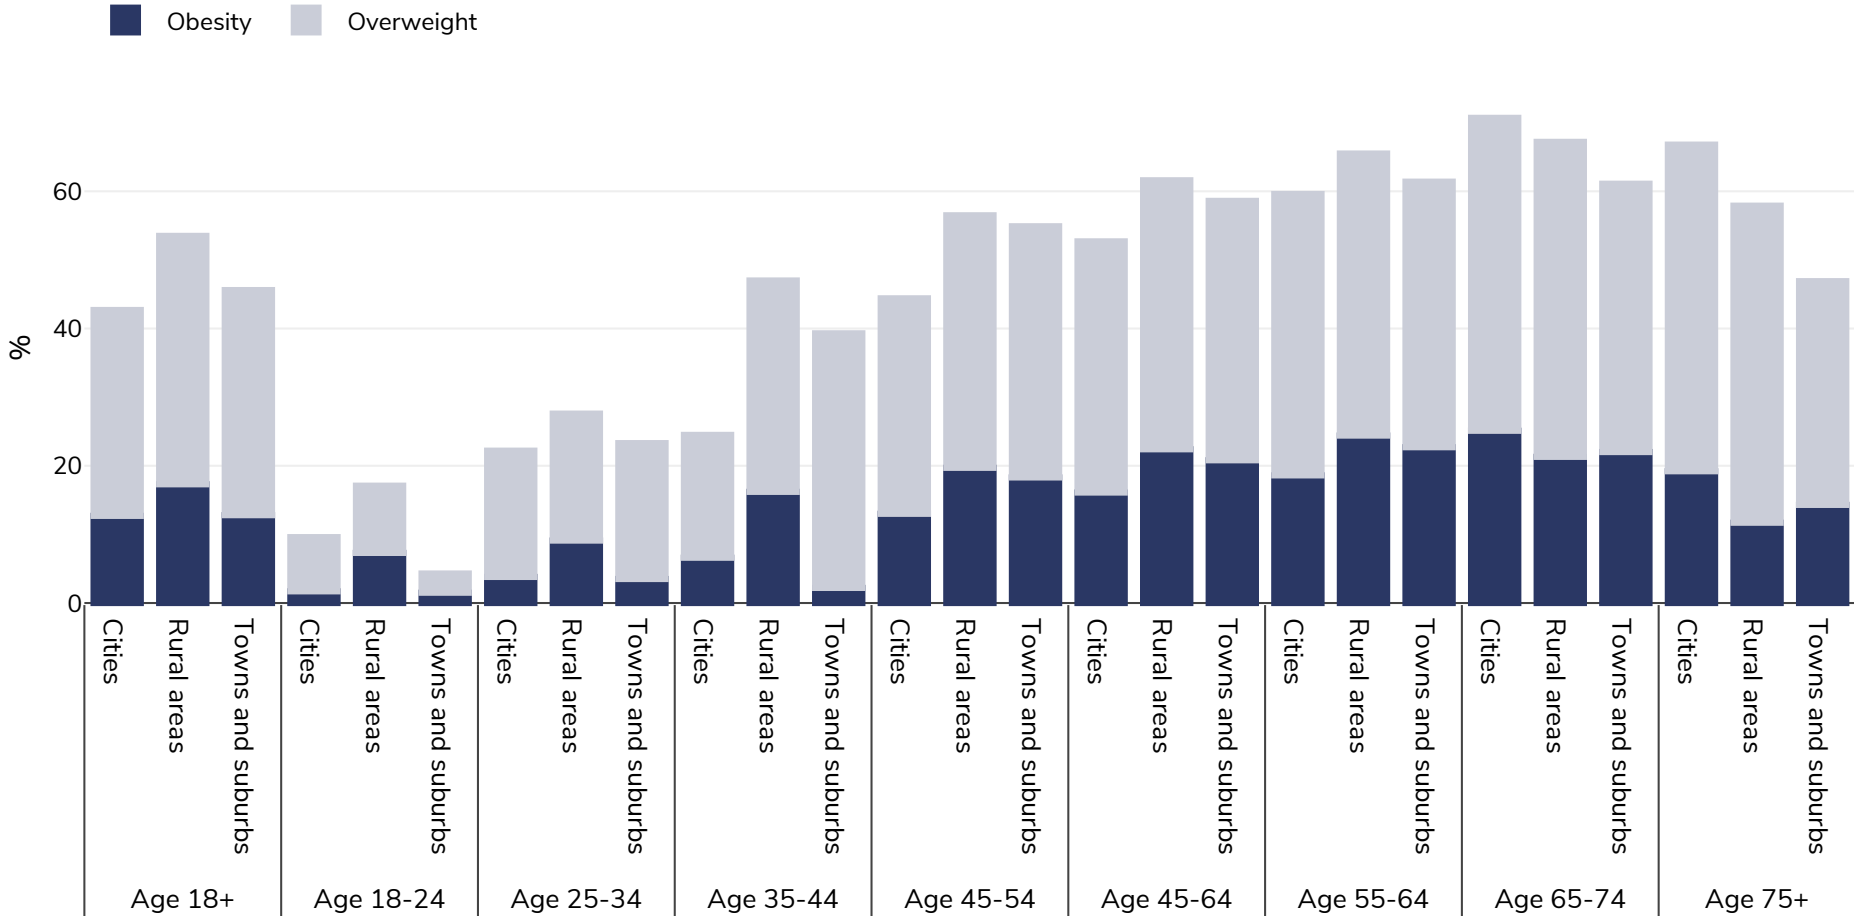

Bulgaria: Overweight/obesity by age and region

Women, 2014

Survey type: Self-reported

Area covered: National

References: Eurostat Database http://appsso.eurostat.ec.europa.eu/nui/show.do?dataset=hlth_ehis_bm1u&lang=en (last accessed 25.08.20)

Unless otherwise noted, overweight refers to a BMI between 25kg and 29.9kg/m², obesity refers to a BMI greater than 30kg/m².