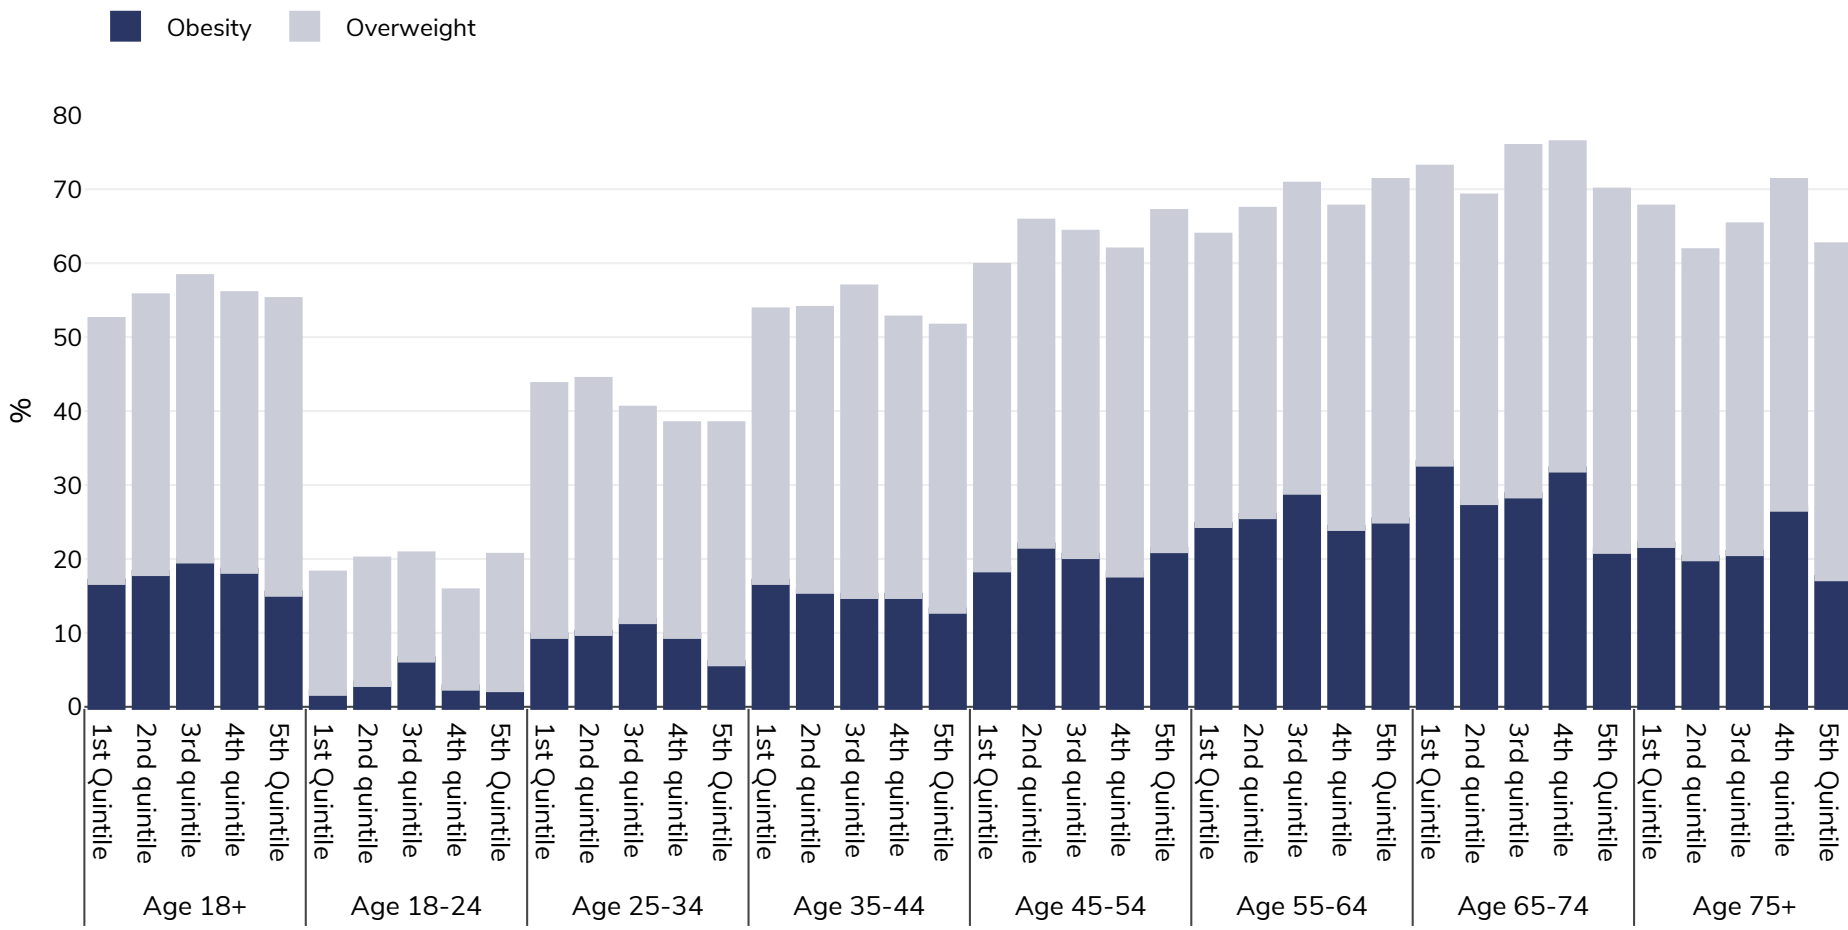

Poland: Overweight/obesity by age and socio-economic group

Adults, 2014

Survey type: Self-reported

Area covered: National

References: 2014 Eurostat Database: http://appsso.eurostat.ec.europa.eu/nui/show.do?dataset=hlth_ehis_bm1e&lang=en (last accessed 25.08.20)

Unless otherwise noted, overweight refers to a BMI between 25kg and 29.9kg/m², obesity refers to a BMI greater than 30kg/m².