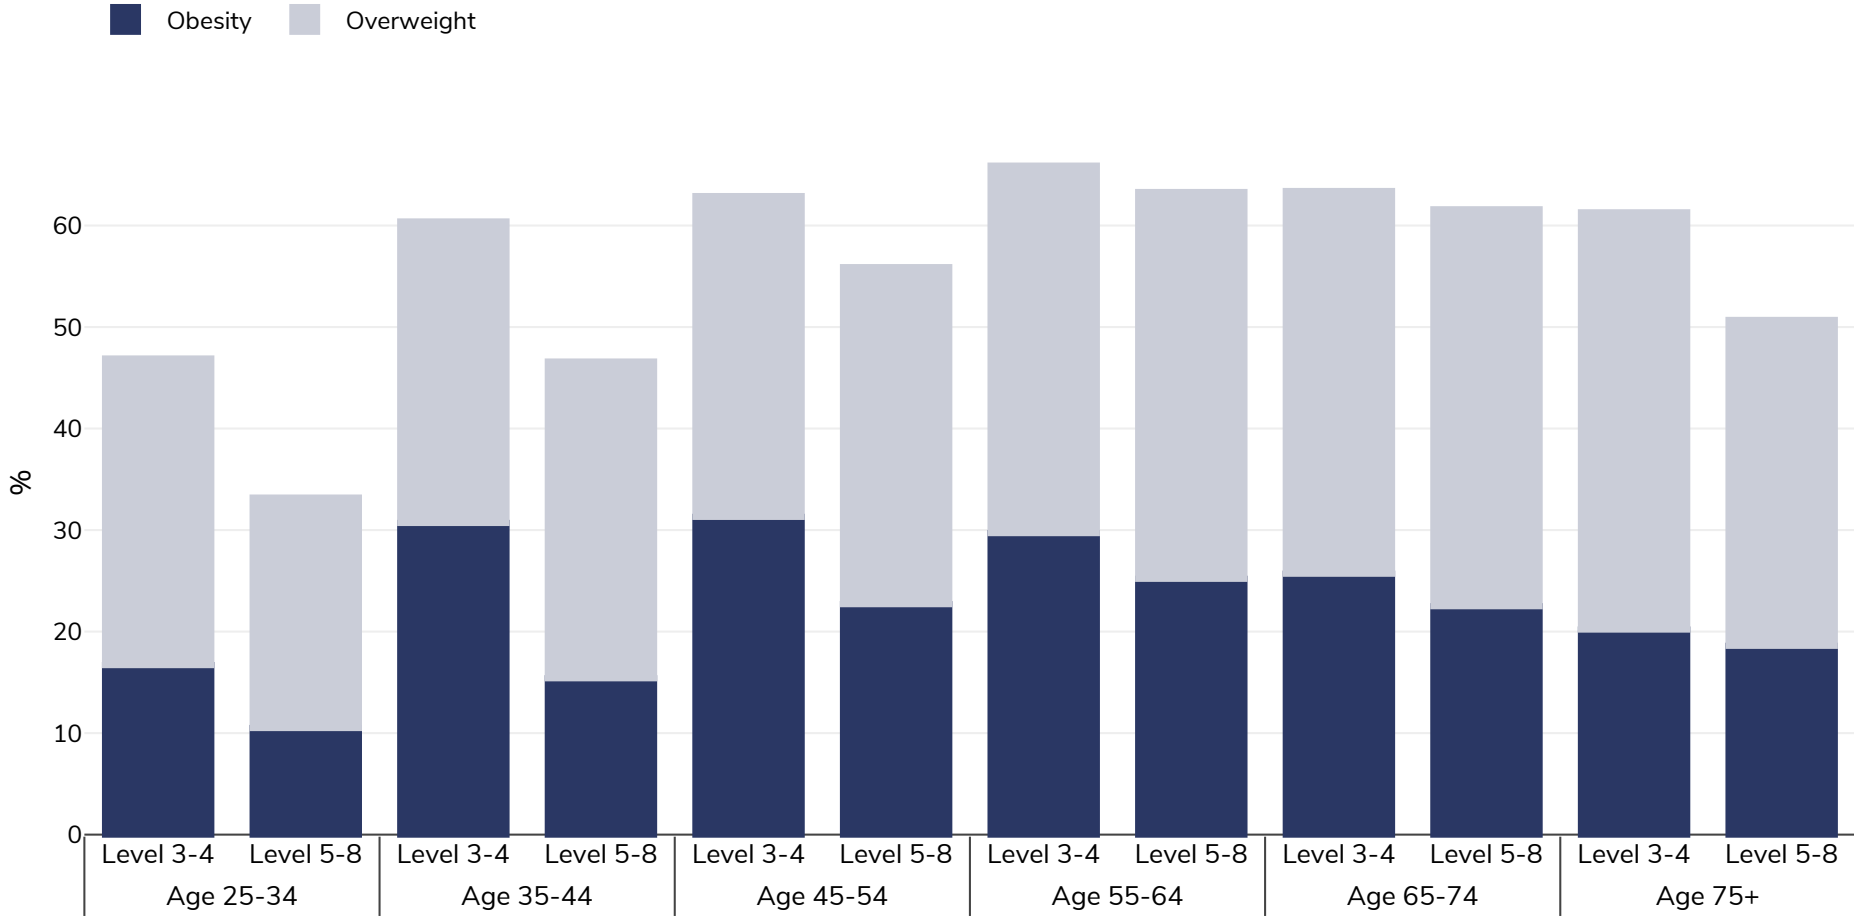

# Finland: Overweight/obesity by age and education

Women, 2019

**Survey type:** Self-reported

**Area covered:** National

**References:** Eurostat 2019. Available at [https://appsso.eurostat.ec.europa.eu/nui/show.do?dataset=hlth\\_ehis\\_bm1e&lang=en](https://appsso.eurostat.ec.europa.eu/nui/show.do?dataset=hlth_ehis_bm1e&lang=en) (last accessed 09.08.21).

**Notes:** NB. Some age ranges missing due to insufficient data to display by age & educational status. No data for those in 0-2 educational category

Unless otherwise noted, overweight refers to a BMI between 25kg and 29.9kg/m<sup>2</sup>, obesity refers to a BMI greater than 30kg/m<sup>2</sup>.