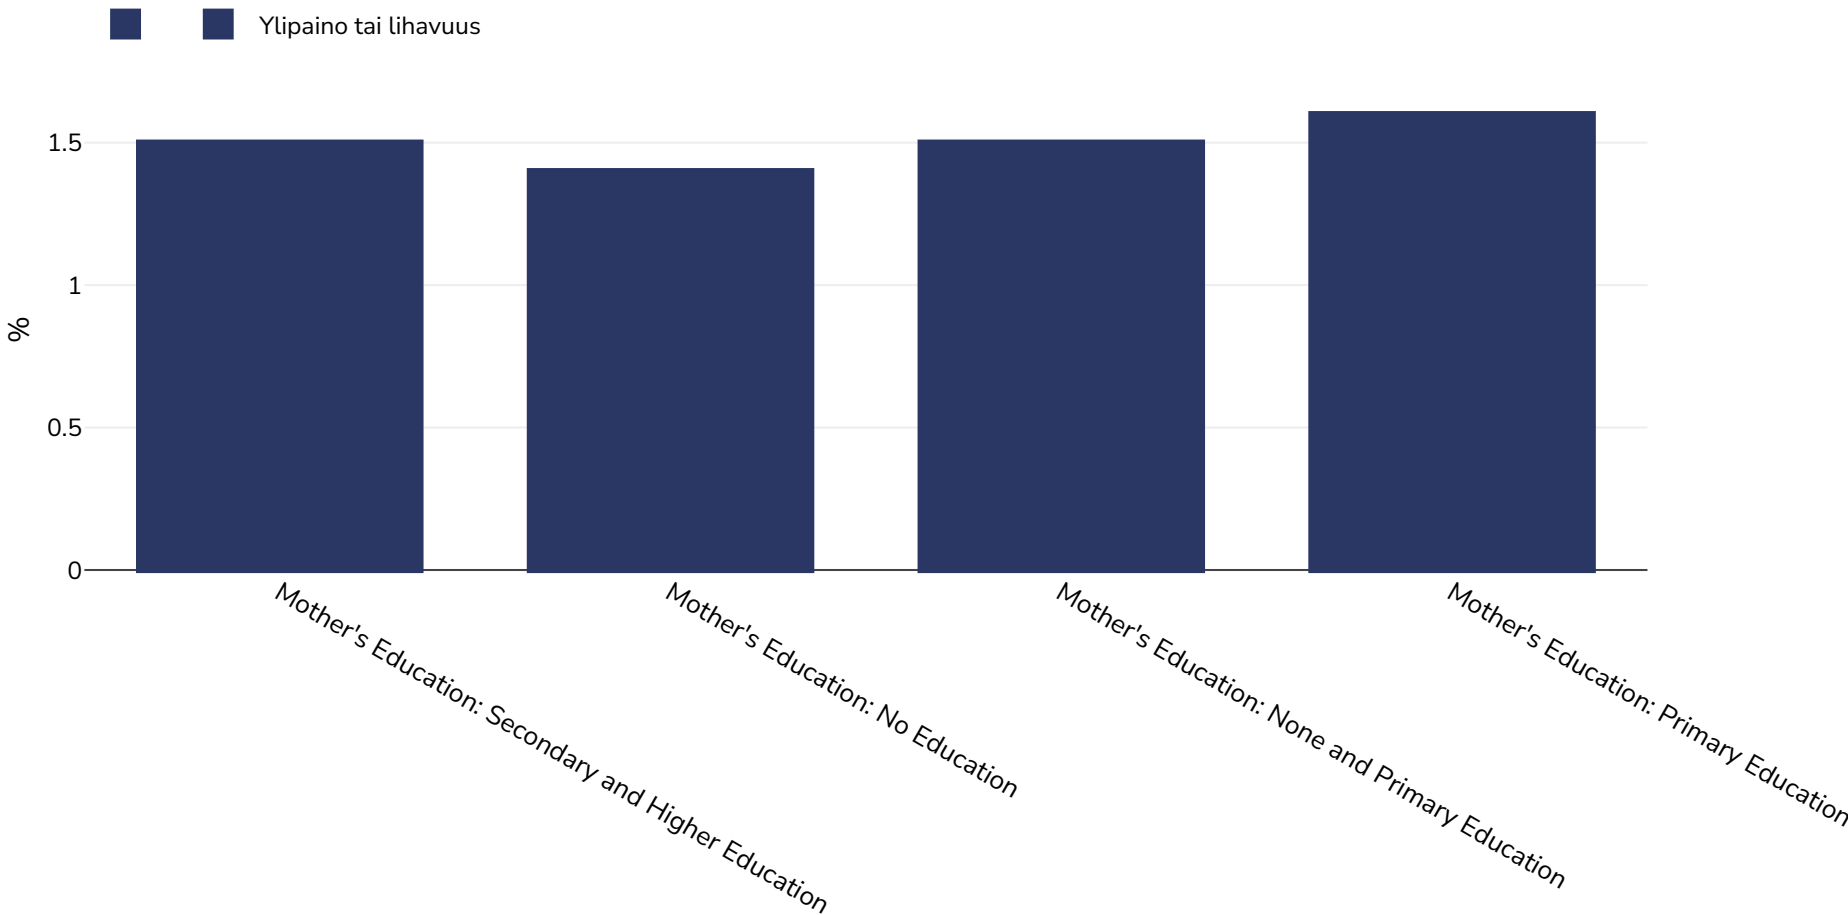

Norsunluurannikko: Overweight/obesity by education

Infants, 2016

Otoksen koko: 8936

Viitteet: MICS: Enquête par grappes à indicateurs multiples - Côte d'Ivoire 2016, Rapport Final, Septembre 2017

Huomiot: UNICEF/WHO/World Bank Joint Child Malnutrition Estimates Expanded Database: Overweight (Survey Estimates), May 2023, New York. For more information about the methodology, please consult <https://data.unicef.org/resources/jme-2023-country-consultations/>