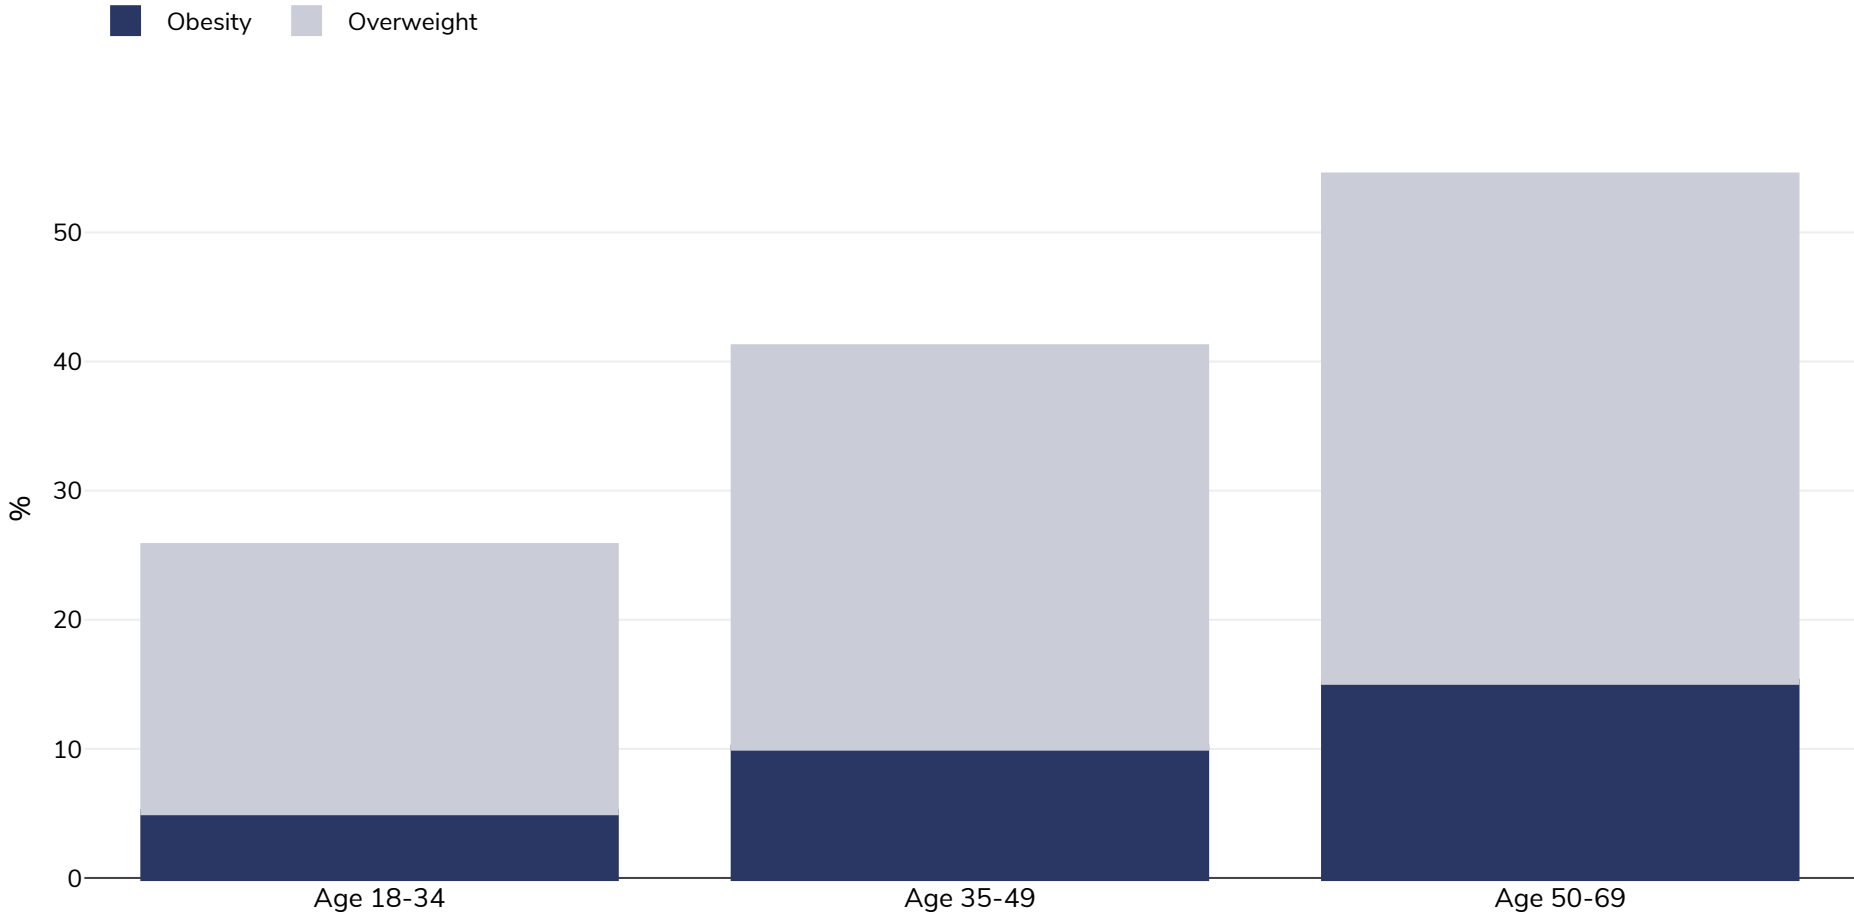

Italy: Overweight/obesity by age

Adults, 2016-2019

| | |
|----------------------|---|
| Survey type: | Self-reported |
| Sample size: | 129423 |
| Area covered: | National |
| References: | PASSI 2016-19. Available at https://www.epicentro.iss.it/passi/dati/sovrappeso?tab-container-1=tab1 (last accessed on 25.09.20) |

Unless otherwise noted, overweight refers to a BMI between 25kg and 29.9kg/m², obesity refers to a BMI greater than 30kg/m².