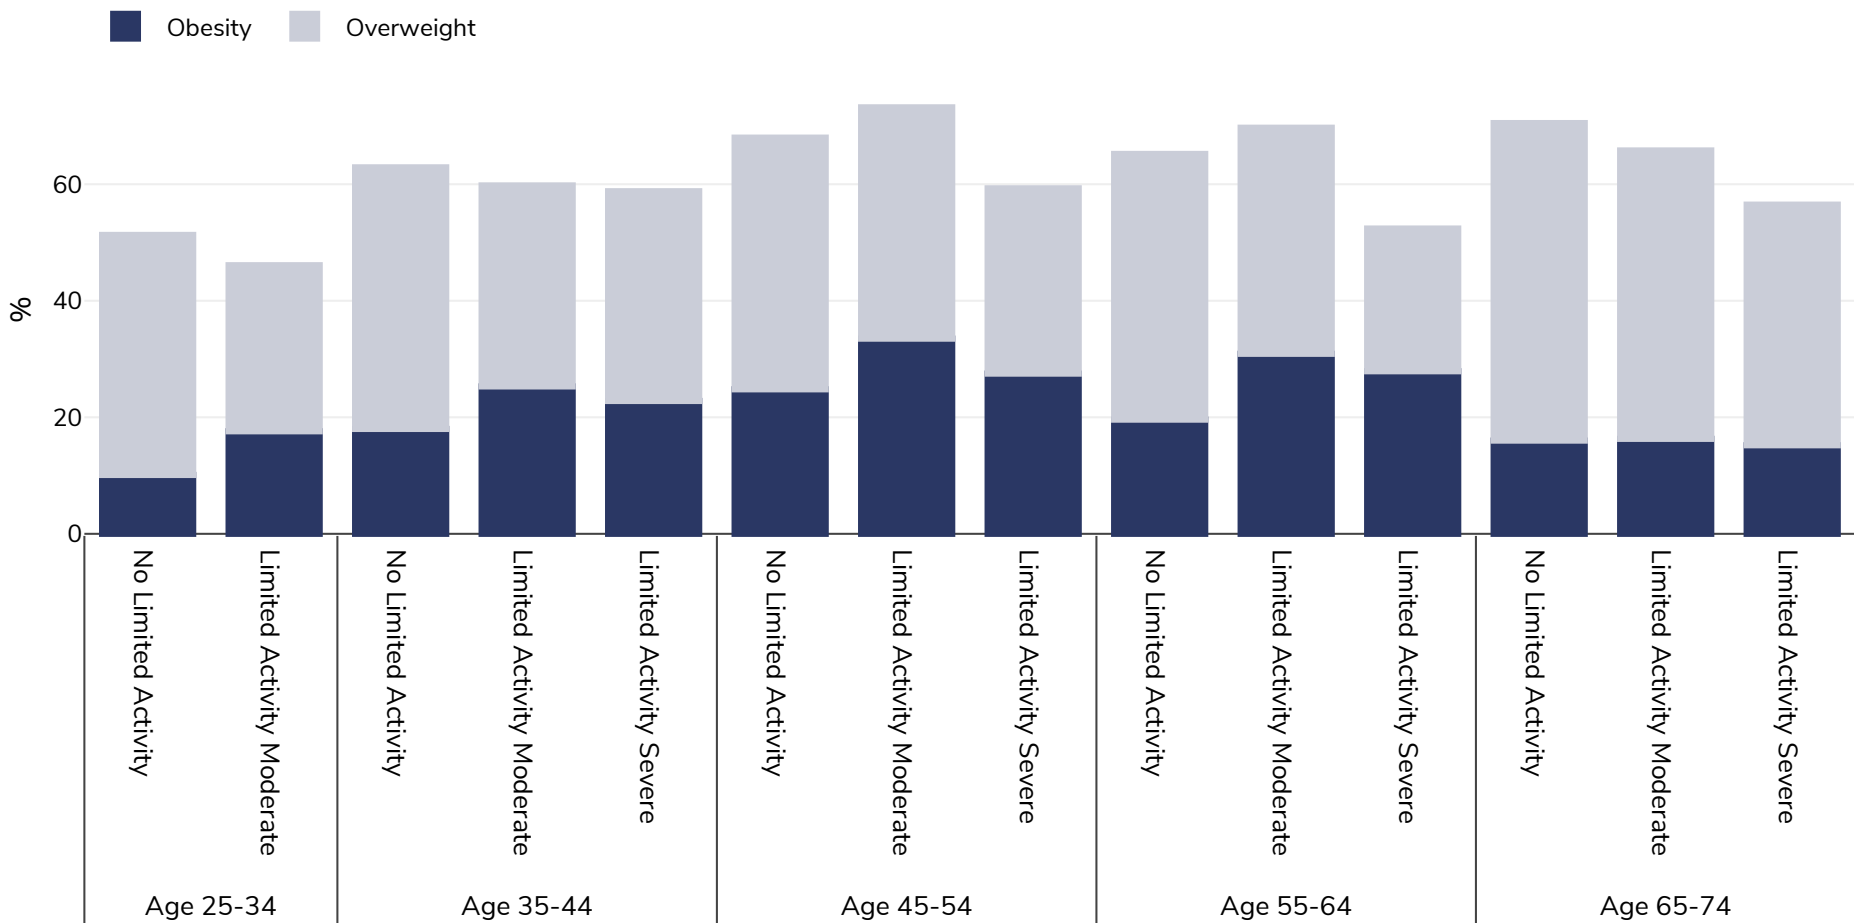

Latvia: Overweight/obesity by age and limited activity

Men, 2014

Survey type: Self-reported

Area covered: National

References: Eurostat 2014 available at <https://appsso.eurostat.ec.europa.eu/nui/submitViewTableAction.do> (last accessed 06.10.21)

Unless otherwise noted, overweight refers to a BMI between 25kg and 29.9kg/m², obesity refers to a BMI greater than 30kg/m².