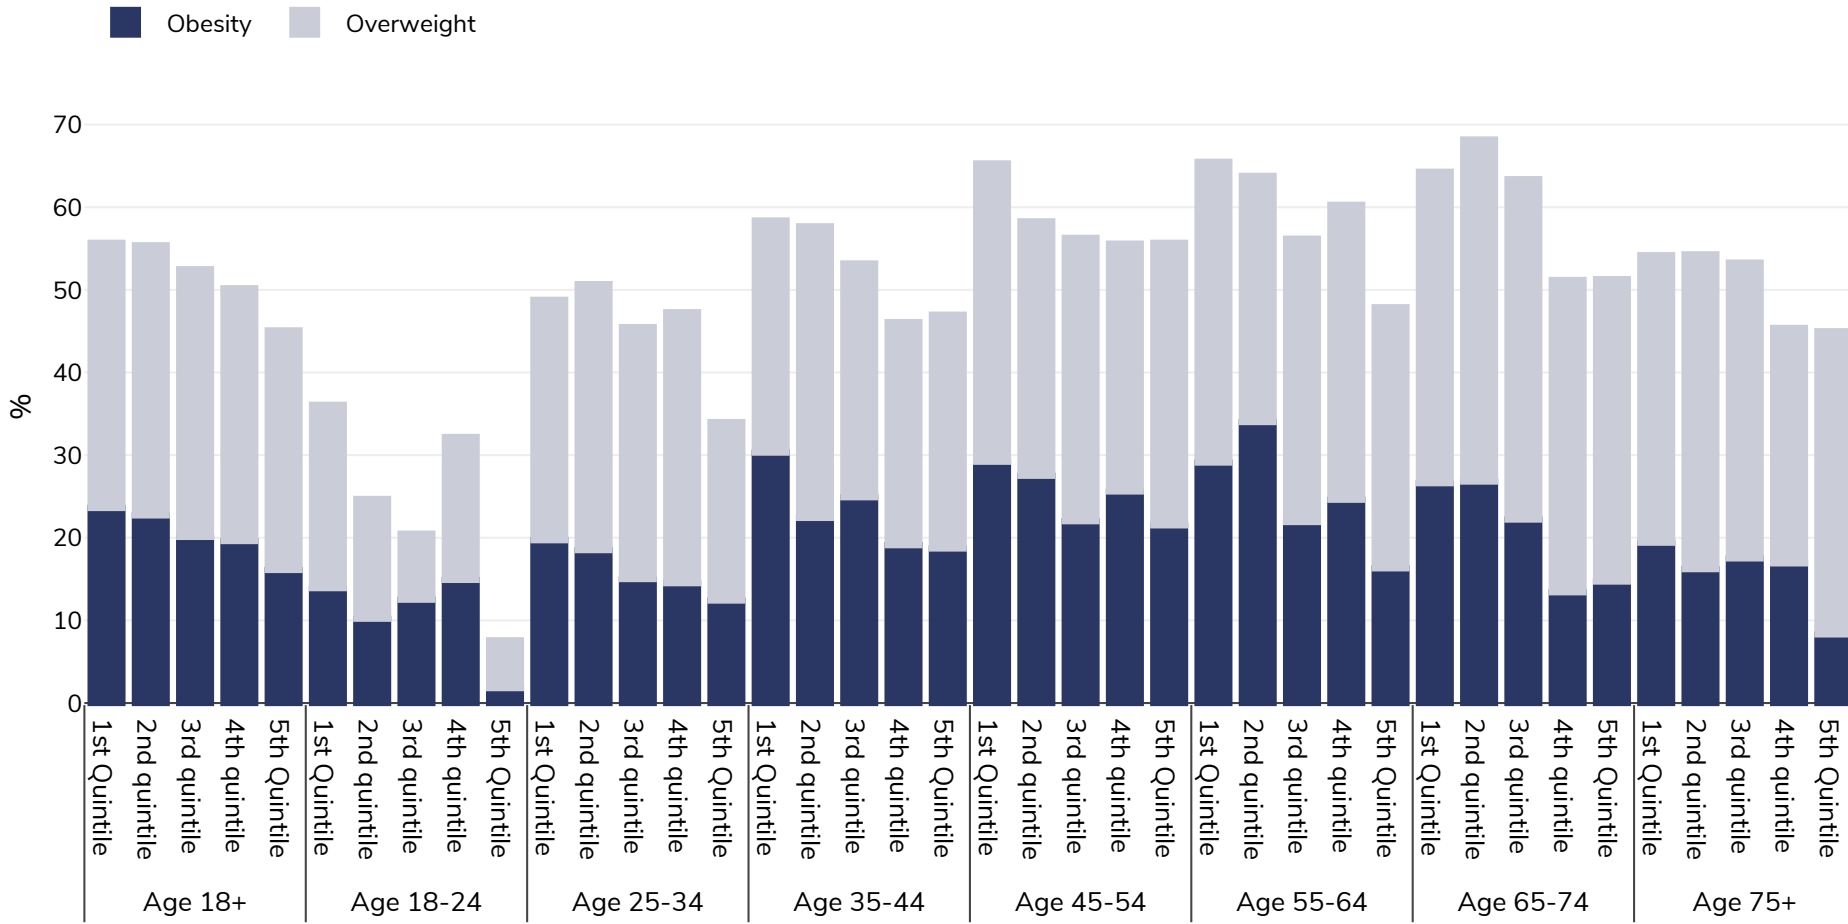

# United Kingdom: Overweight/obesity by age and socio-economic group

Women, 2014

Survey type: Self-reported

Area covered: National

References: 2014 Eurostat - Socio economic - [http://appsso.eurostat.ec.europa.eu/nui/show.do?dataset=hlth\\_ehis\\_bm1i&lang=en](http://appsso.eurostat.ec.europa.eu/nui/show.do?dataset=hlth_ehis_bm1i&lang=en) (last accessed 25.08.20)

Unless otherwise noted, overweight refers to a BMI between 25kg and 29.9kg/m<sup>2</sup>, obesity refers to a BMI greater than 30kg/m<sup>2</sup>.