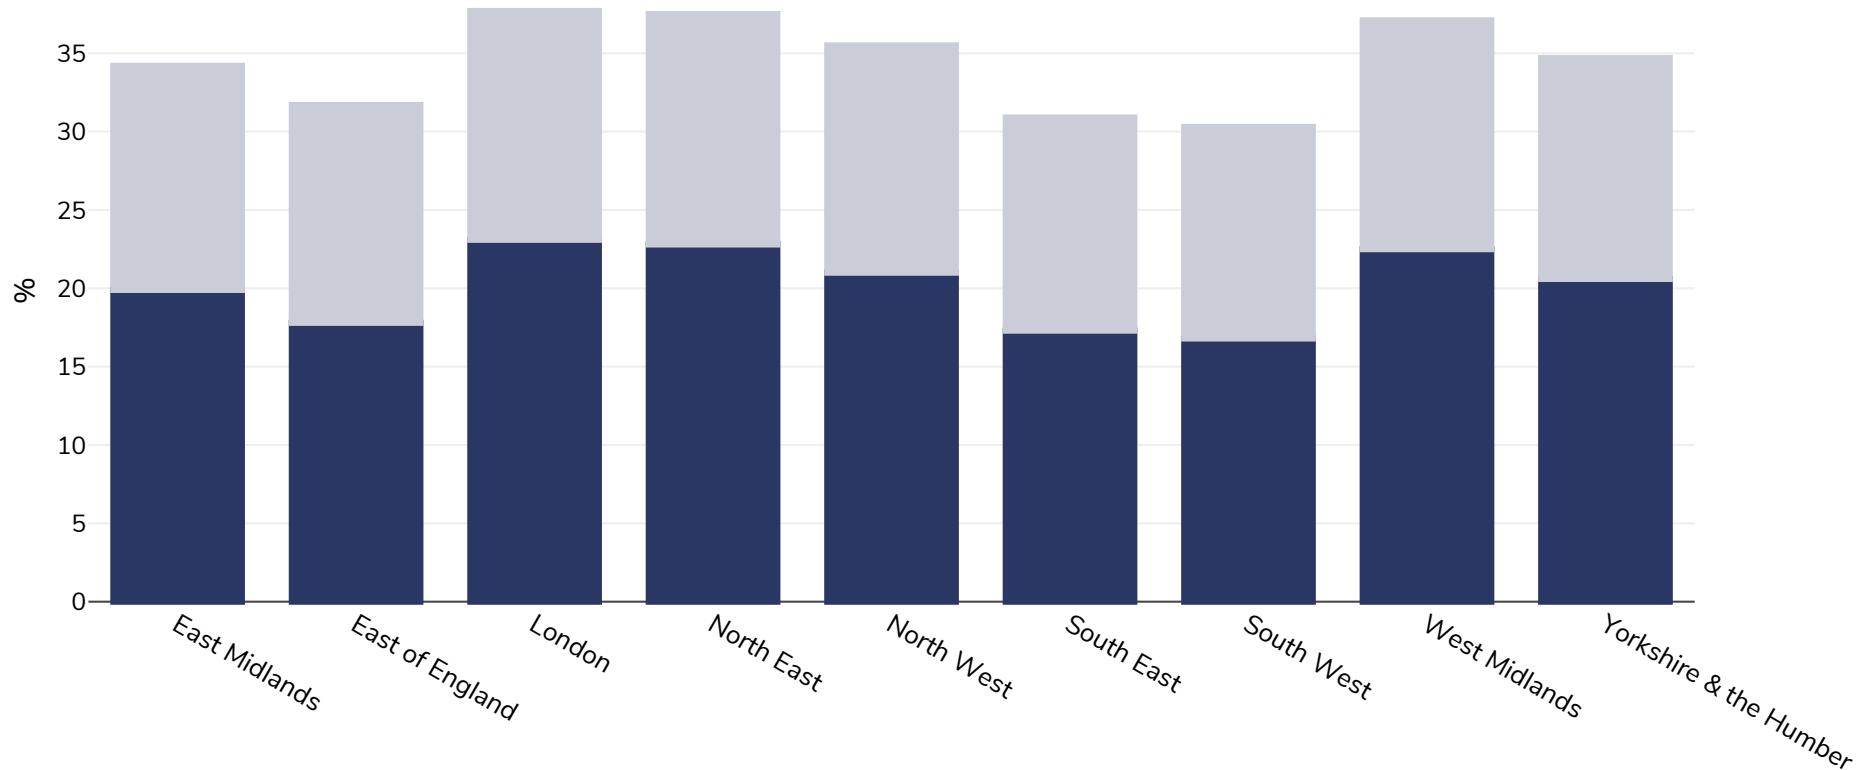

England: Overweight/obesity by region

Children, 2017-2018

■ Obesity ■ Overweight

Survey type:	Measured
Age:	10-11
Sample size:	576574
Area covered:	National
References:	National Child Measurement Programme, England - 2017/18 School Year https://digital.nhs.uk/data-and-information/publications/statistical/national-child-measurement-programme/2017-18-school-year (last accessed 14.03.19)
Notes:	85th centile overweight 95th centile obese 99.6 centile severe obesity
Cutoffs:	Other