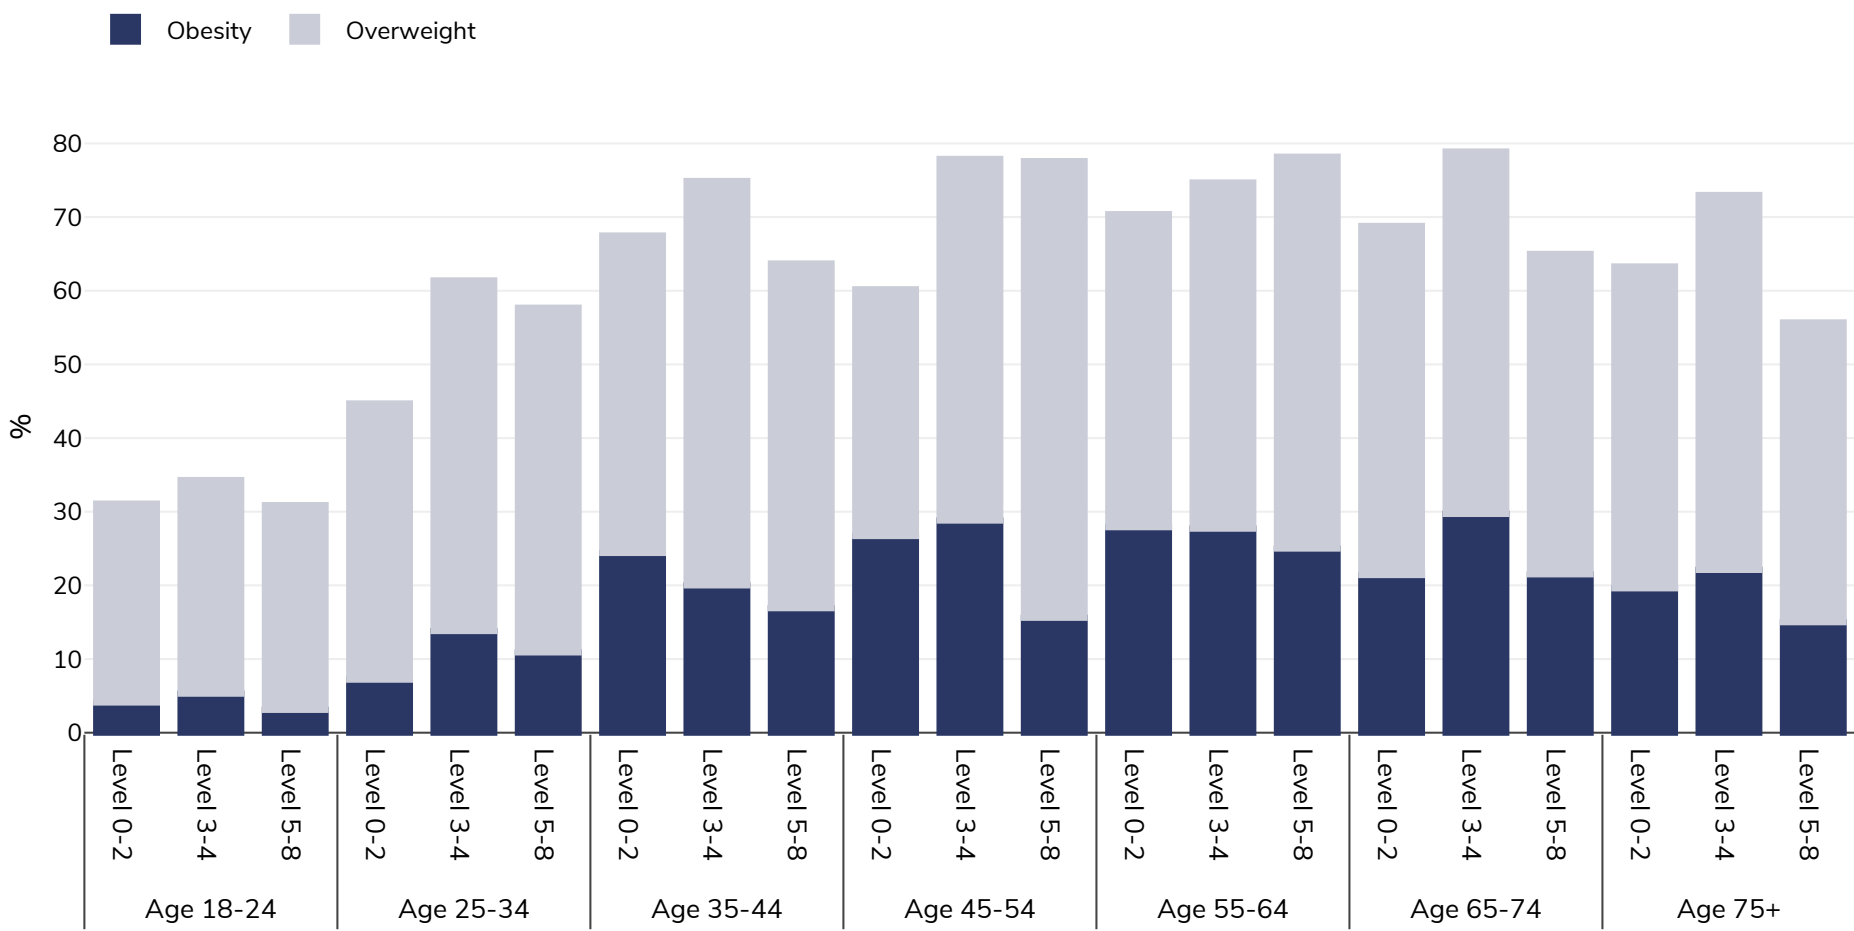

Poland: Overweight/obesity by age and education

Men, 2019

Survey type: Self-reported

Area covered: National

References: Eurostat 2019. Available at https://appsso.eurostat.ec.europa.eu/nui/show.do?dataset=hlth_ehis_bm1e&lang=en (last accessed 09.08.21).

Unless otherwise noted, overweight refers to a BMI between 25kg and 29.9kg/m², obesity refers to a BMI greater than 30kg/m².