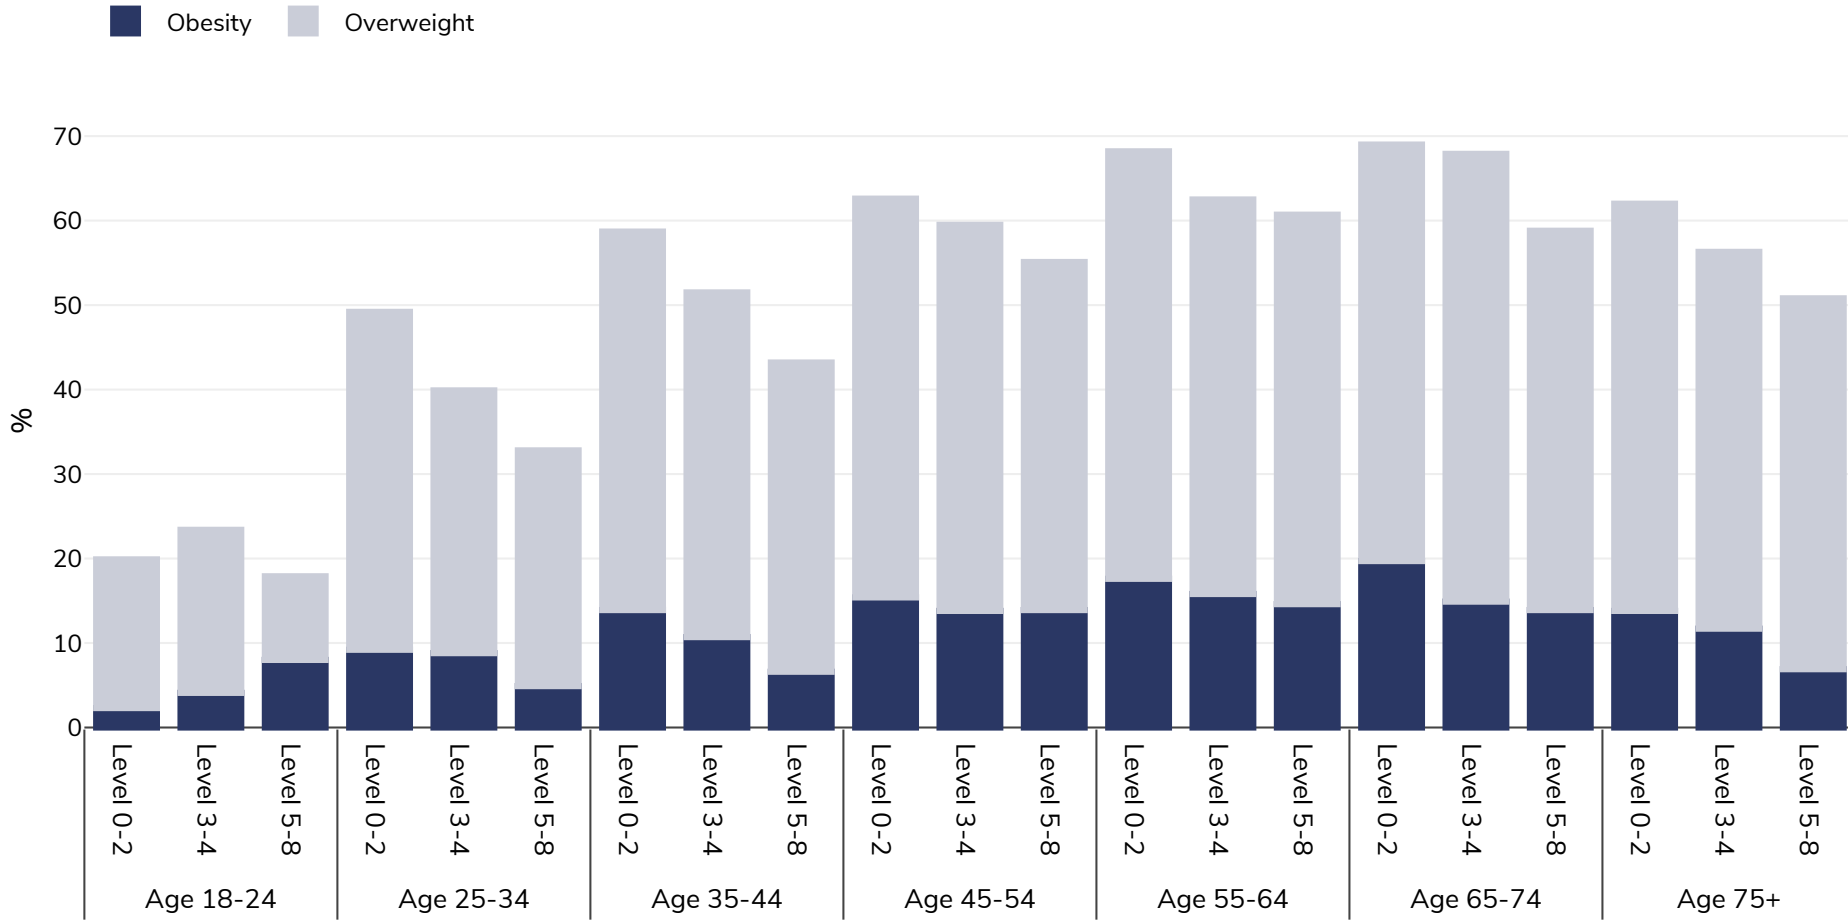

Italy: Overweight/obesity by age and education

Men, 2019

Survey type: Self-reported

References: Eurostat

Unless otherwise noted, overweight refers to a BMI between 25kg and 29.9kg/m², obesity refers to a BMI greater than 30kg/m².