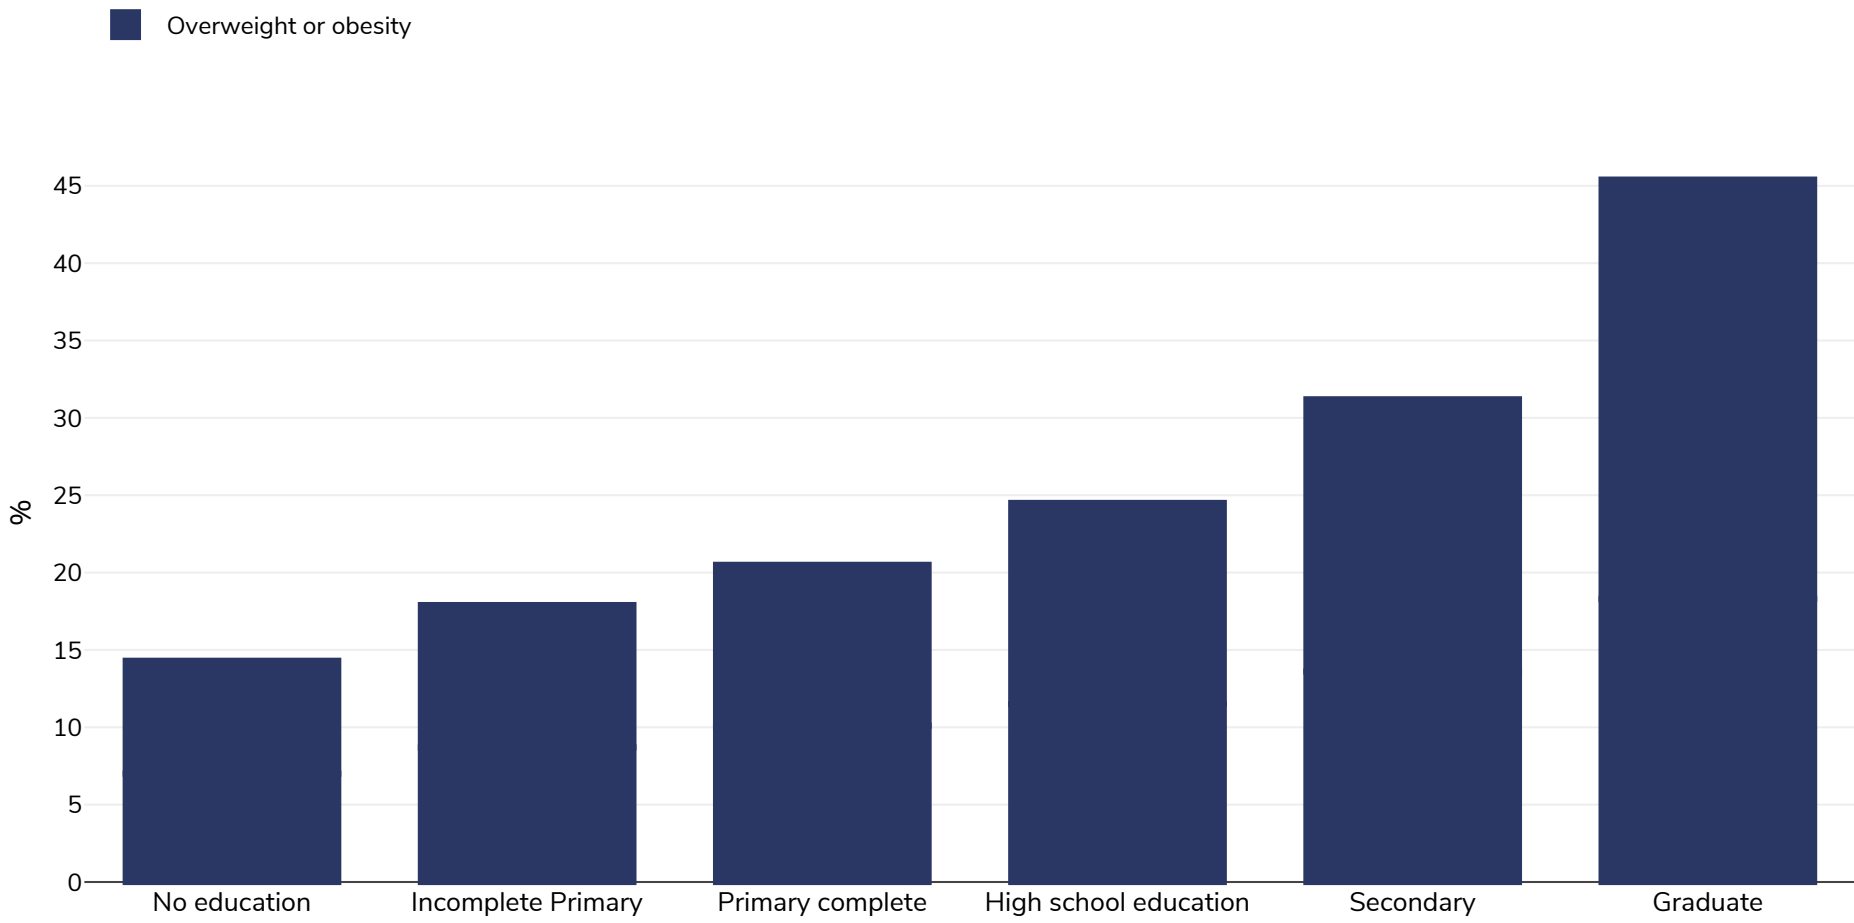

Indonesia: Overweight/obesity by education

Men, 2018

Survey type:	Measured
Age:	19+
Sample size:	624563
Area covered:	National
References:	Riskesdas 2018 available at http://labdata.litbang.kemkes.go.id/images/download/laporan/RKD/2018/Laporan_Nasional_RKD2018_FINAL.pdf (last accessed 11.05.2022)
Notes:	Different Cut off
Definitions:	Overweight BMI 25-<27 Kg/m ² Obesity BMI => 27 Kg/m ²

Unless otherwise noted, overweight refers to a BMI between 25kg and 29.9kg/m², obesity refers to a BMI greater than 30kg/m².