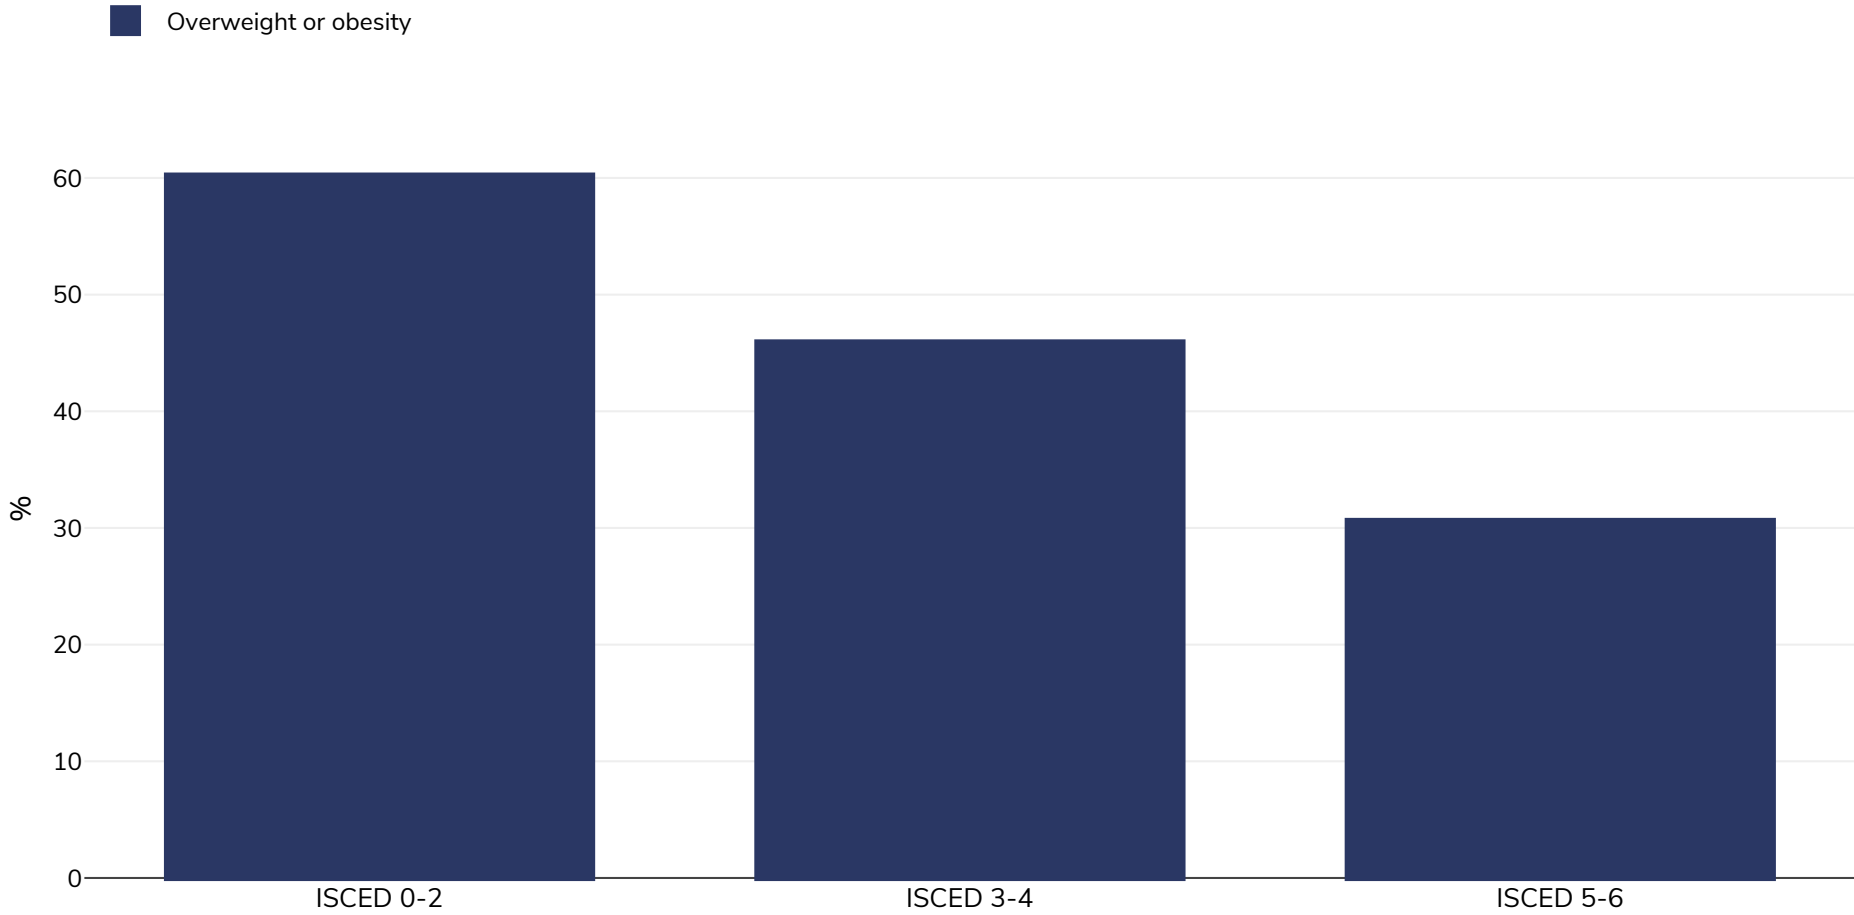

# Poland: Overweight/obesity by education

Women, 2006-2009

<b>Survey type:</b>	Self-reported
<b>Age:</b>	18-74
<b>Area covered:</b>	National
<b>References:</b>	EUROSTAT data: <a href="http://ec.europa.eu/eurostat/statistics-explained/index.php/Overweight_and_obesity_-_BMI_statistics">ec.europa.eu/eurostat/statistics-explained/index.php/Overweight_and_obesity_-_BMI_statistics</a> (last accessed 20.5.15)

Unless otherwise noted, overweight refers to a BMI between 25kg and 29.9kg/m<sup>2</sup>, obesity refers to a BMI greater than 30kg/m<sup>2</sup>.