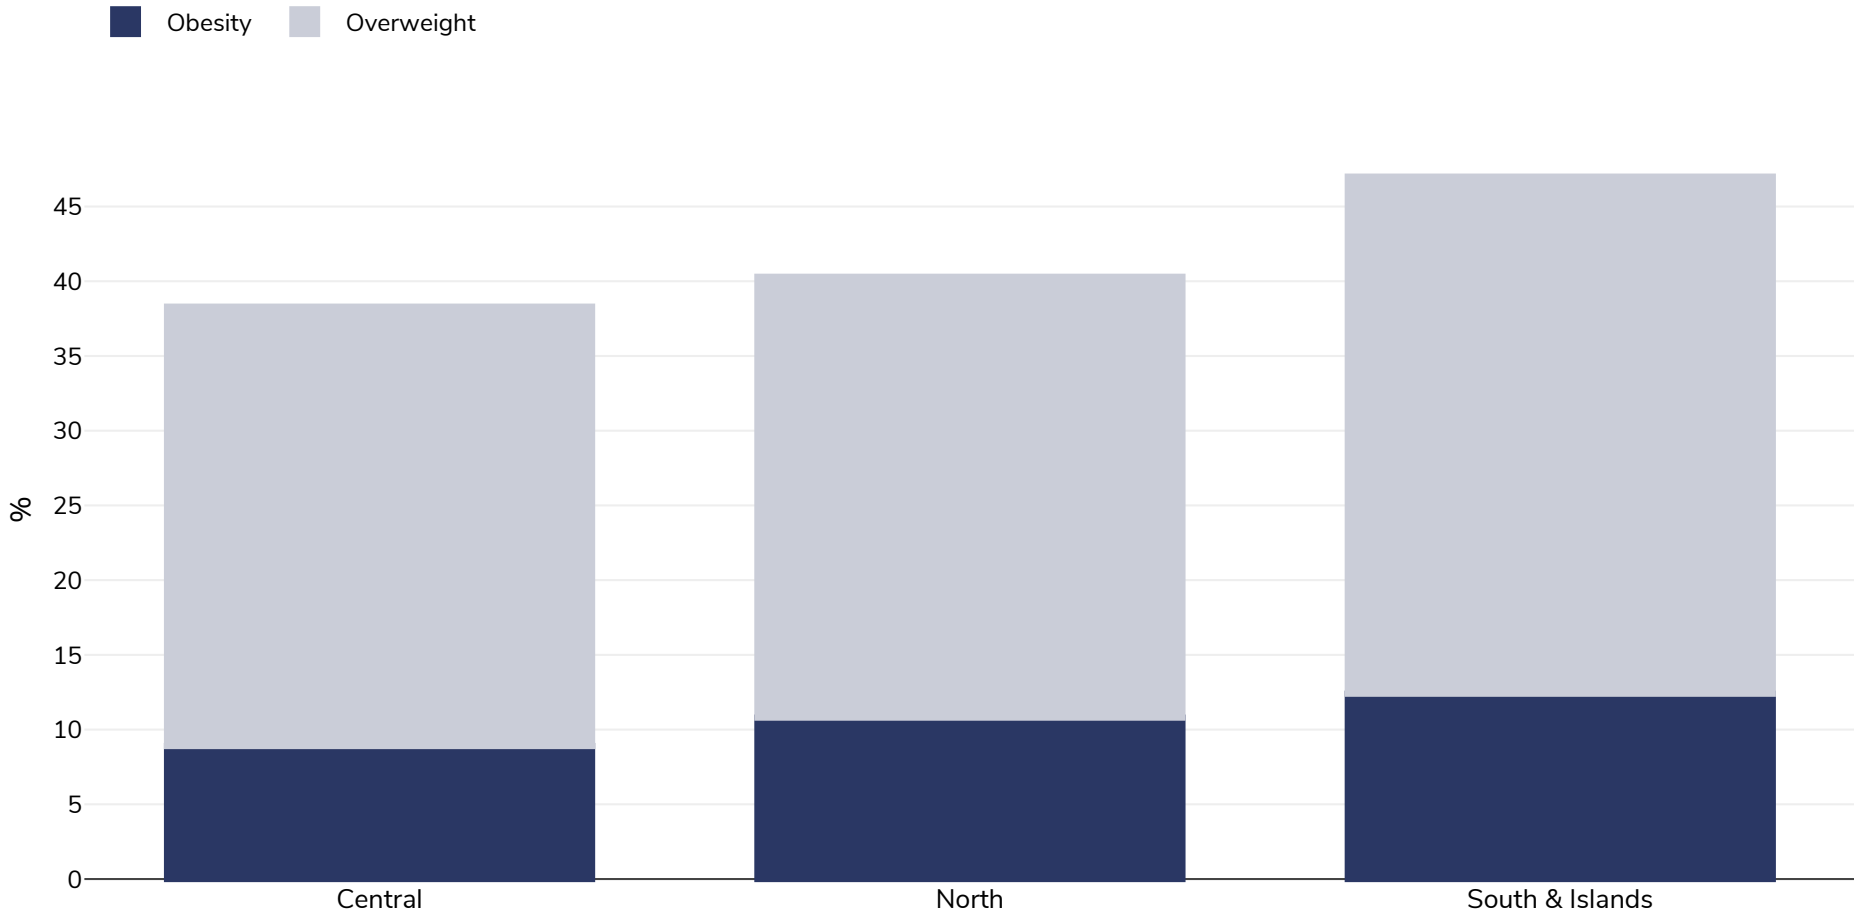

Italy: Overweight/obesity by region

Adults, 2017-2020

Survey type:	Self-reported
Age:	18-69
Sample size:	110742
Area covered:	National
References:	PASSI 2017-20. Available at https://www.epicentro.iss.it/passi/dati/sovrappeso (last accessed 17.11.21)

Unless otherwise noted, overweight refers to a BMI between 25kg and 29.9kg/m², obesity refers to a BMI greater than 30kg/m².