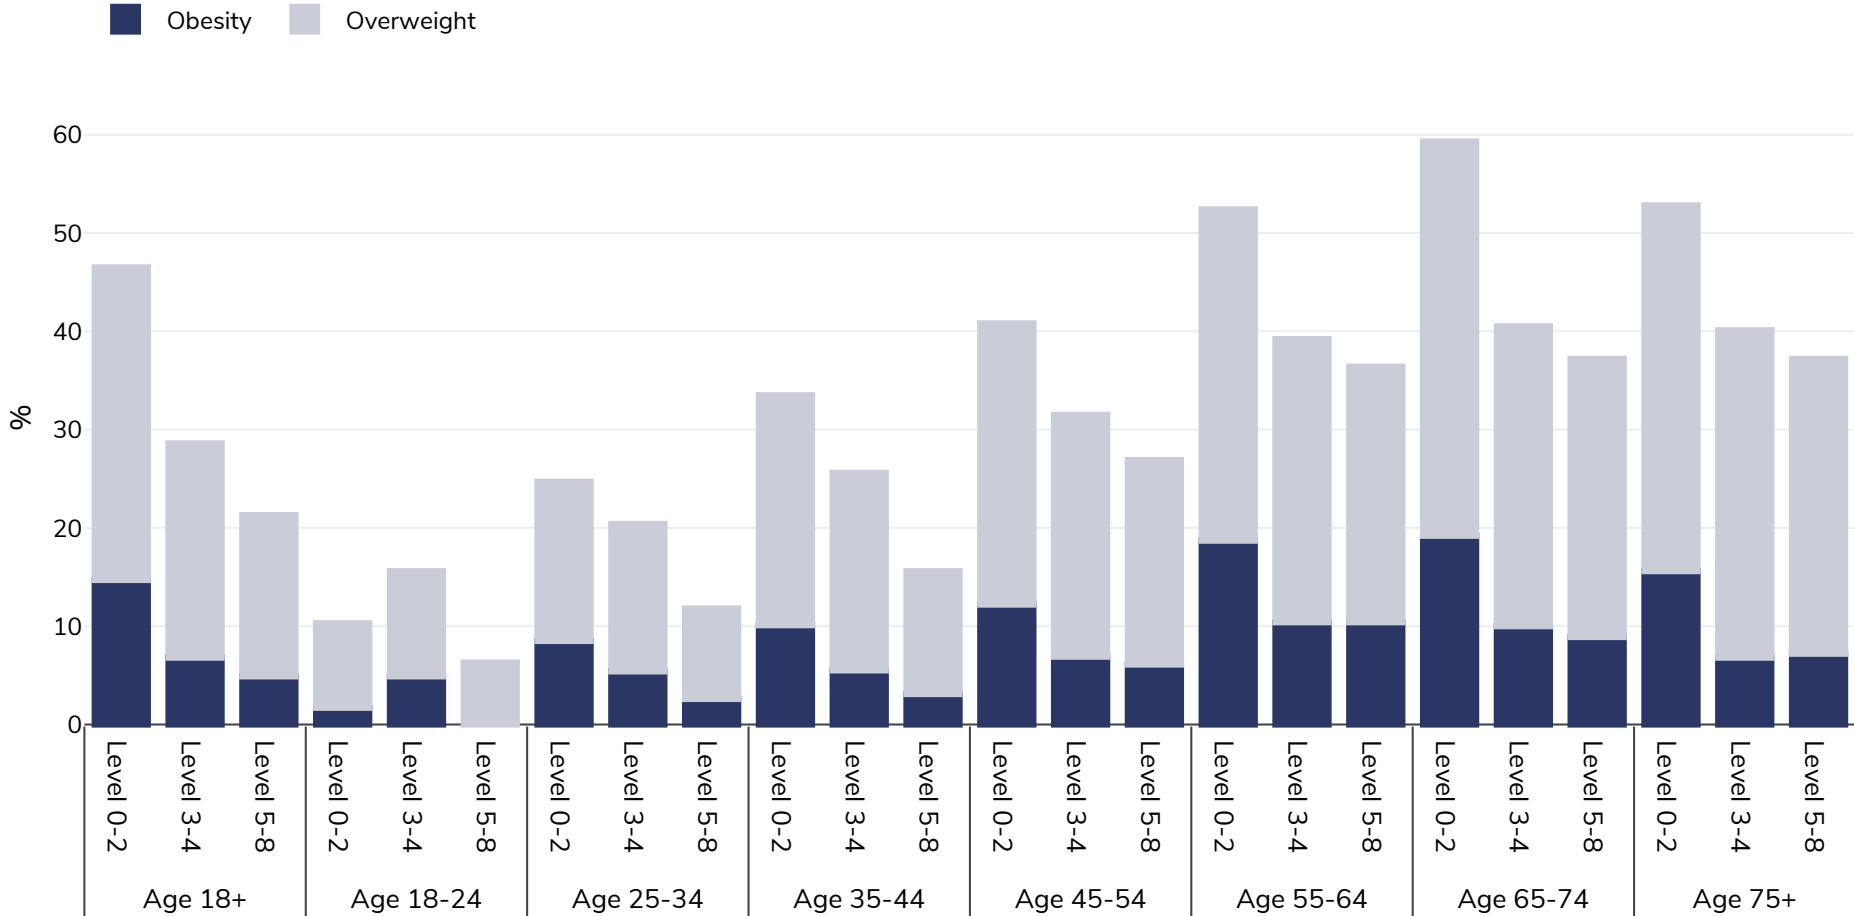

Italy: Overweight/obesity by age and education

Women, 2014

Survey type: Self-reported

Area covered: National

References: Eurostat Eurostat Database: http://appsso.eurostat.ec.europa.eu/nui/show.do?dataset=hlth_ehis_bm1e&lang=en (last accessed 25.08.20)

Unless otherwise noted, overweight refers to a BMI between 25kg and 29.9kg/m², obesity refers to a BMI greater than 30kg/m².