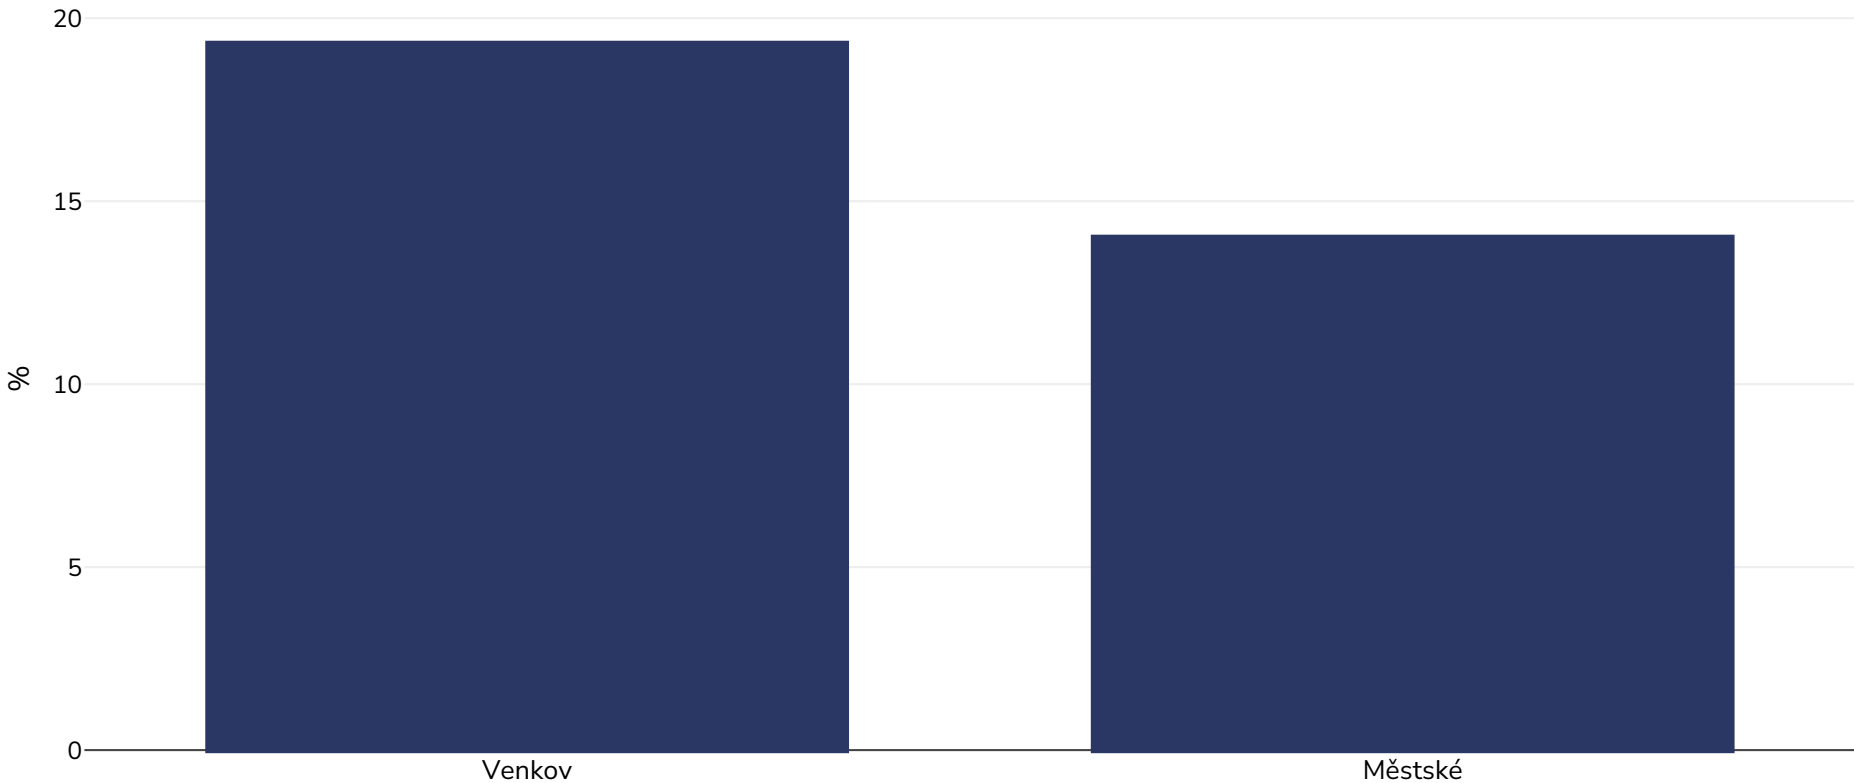

Rusko: Overweight/obesity by region

Infants, 2002

■ Nadváha nebo obezita

Velikost vzorku: 480

Reference: Other: Russia Longitudinal Monitoring Survey (RLMS-HSE) Round XI 2002

Poznámky: UNICEF/WHO/World Bank Joint Child Malnutrition Estimates Expanded Database: Overweight (Survey Estimates), May 2023, New York. For more information about the methodology, please consult <https://data.unicef.org/resources/jme-2023-country-consultations/>