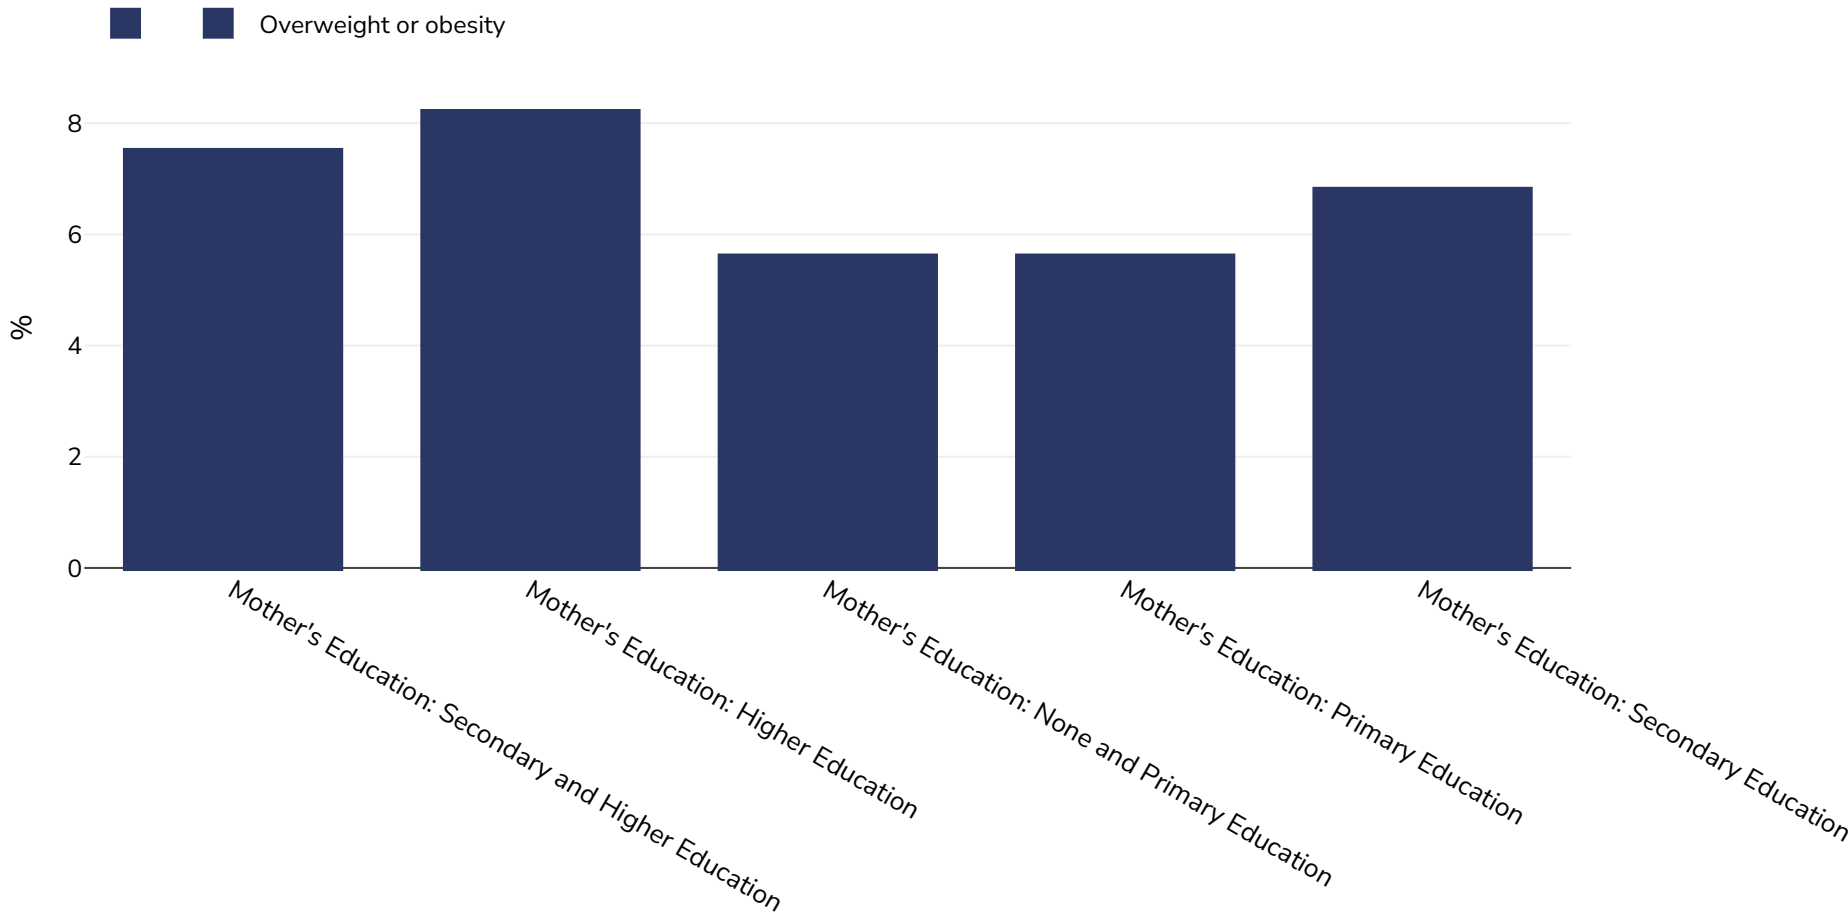

# Mexico: Overweight/obesity by education

Infants, 2002

Sample size: 35080848

References: Other: Mexico Family Life Survey (MFLS) 2002

Notes: UNICEF/WHO/World Bank Joint Child Malnutrition Estimates Expanded Database: Overweight (Survey Estimates), May 2023, New York. For more information about the methodology, please consult <https://data.unicef.org/resources/jme-2023-country-consultations/>

Definitions: =>+SD