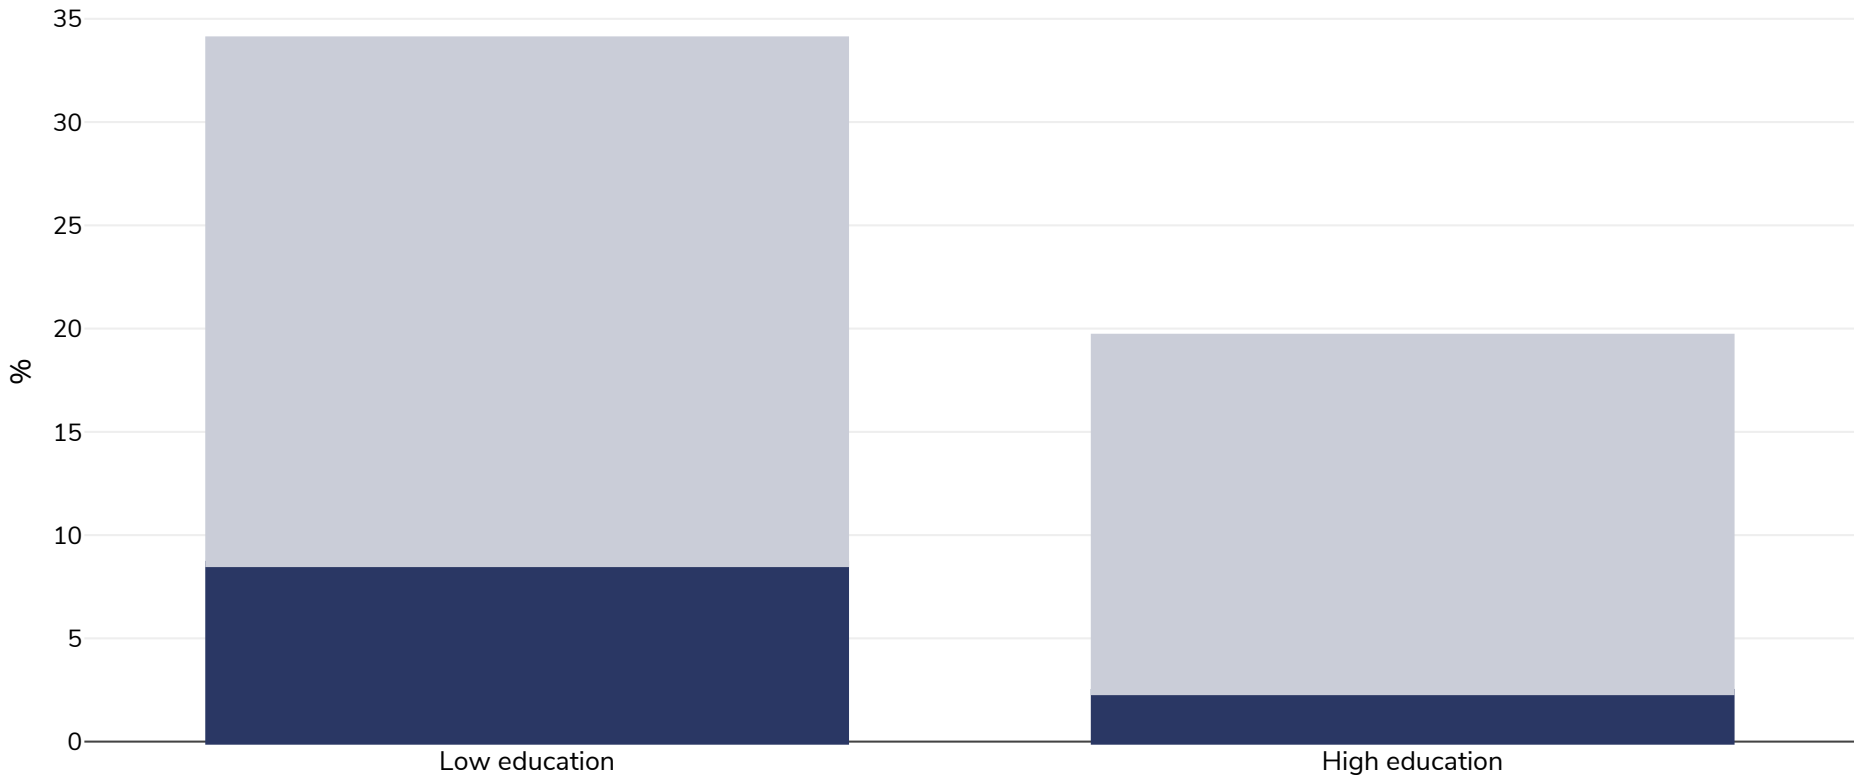

Slovenia: Overweight/obesity by education

Children, 2010

■ Obesity ■ Overweight

Survey type:	Measured
Age:	10-12
Sample size:	1148
Area covered:	National
References:	Brug J, van Stralen MM, te Velde SJ et al. Differences in Weight Status and Energy-Balance Related Behaviors among Schoolchildren across Europe: The ENERGY-Project. PLoS ONE 2012;7 (4) e34742
Cutoffs:	IOTF