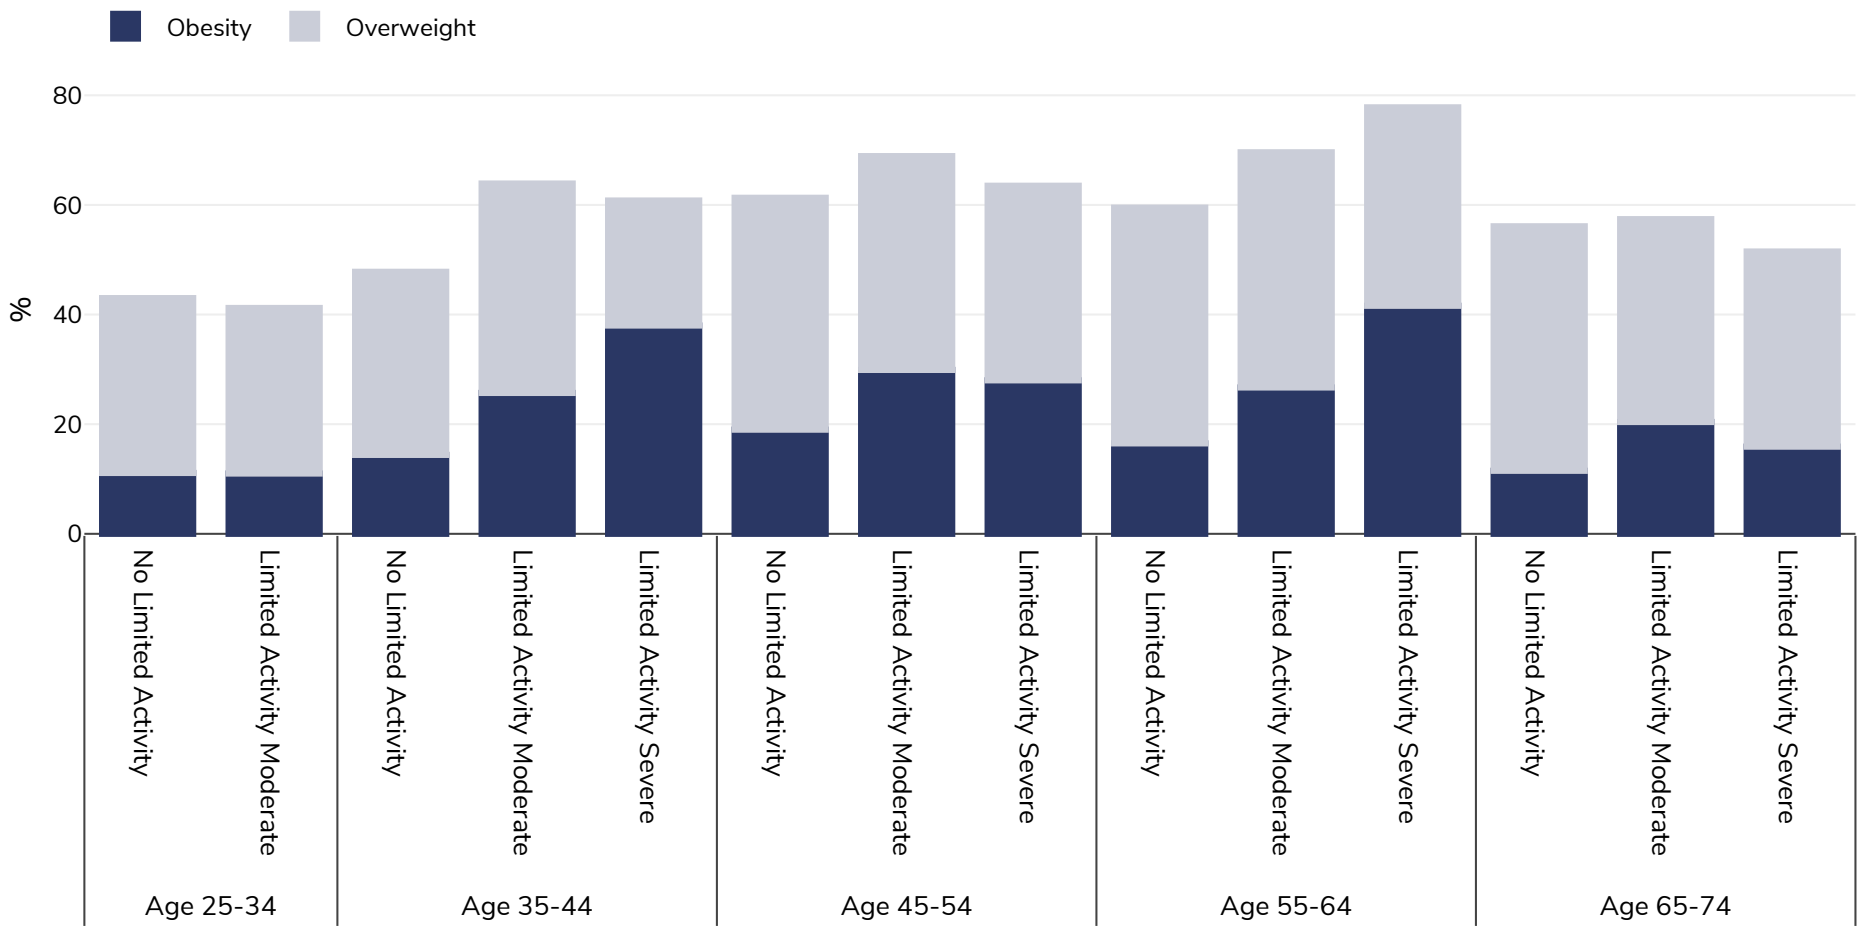

Finland: Overweight/obesity by age and limited activity

Adults, 2014

Survey type: Self-reported

Area covered: National

References: Eurostat 2014 available at <https://appsso.eurostat.ec.europa.eu/nui/submitViewTableAction.do> (last accessed 06.10.21)

Unless otherwise noted, overweight refers to a BMI between 25kg and 29.9kg/m², obesity refers to a BMI greater than 30kg/m².