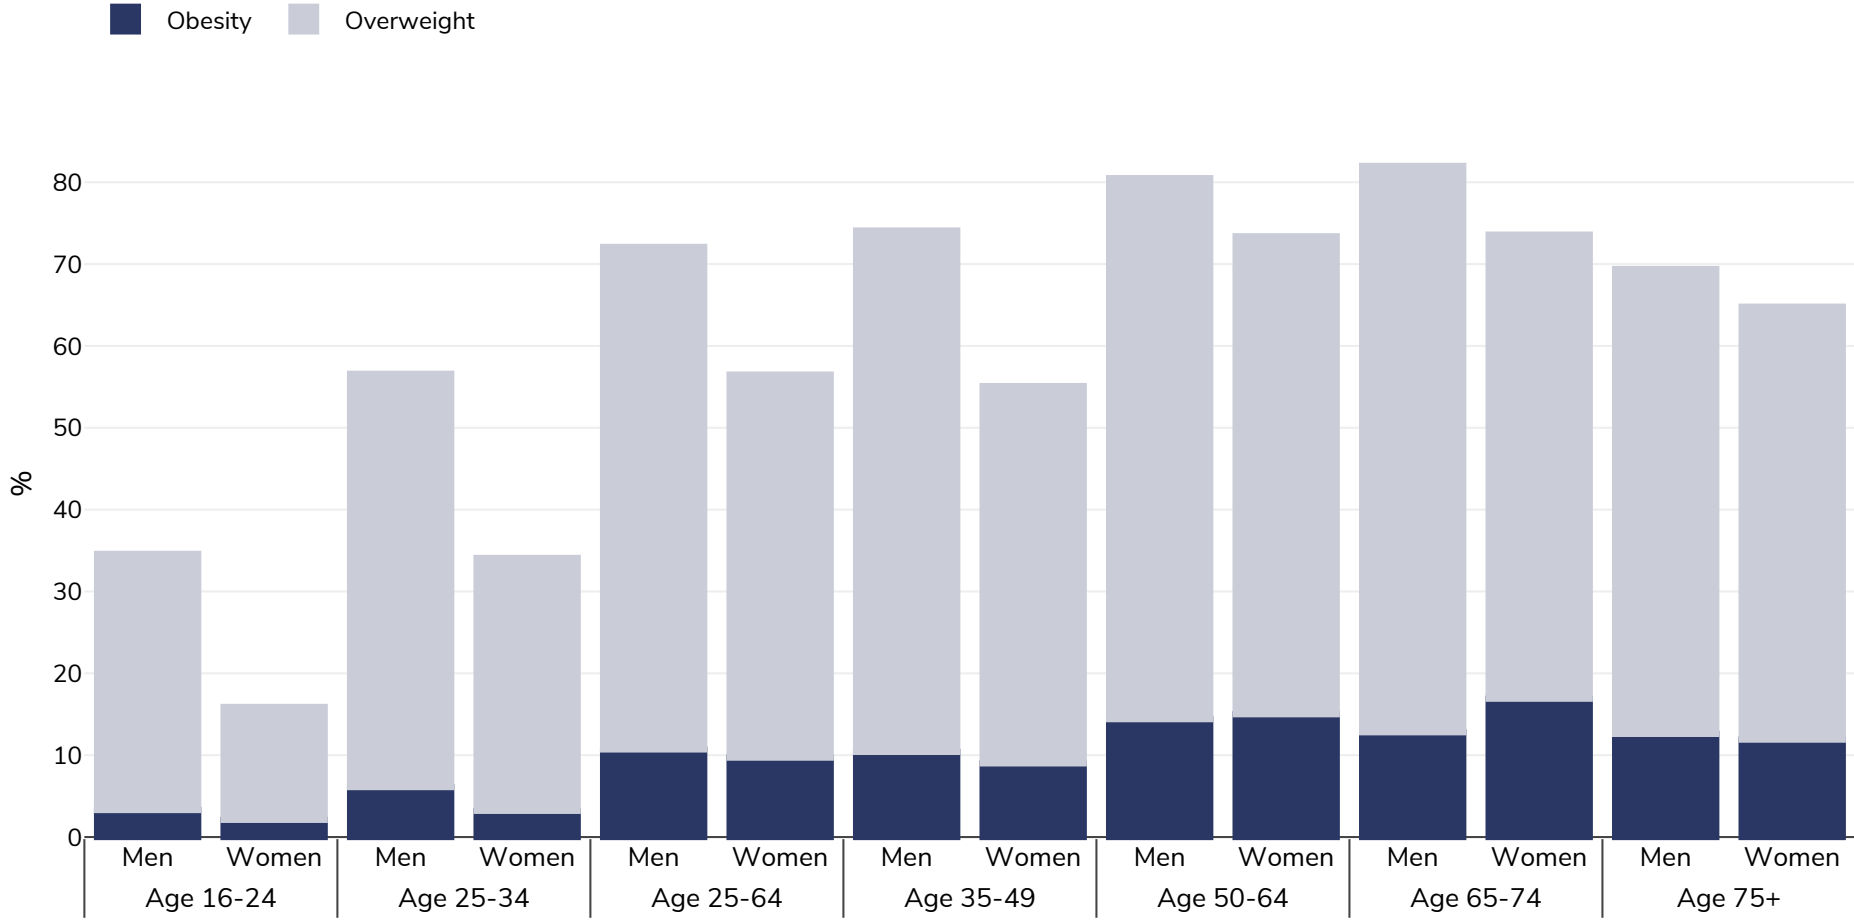

# Romania: Overweight/obesity by age

Adults, 2017

Survey type: Self-reported

Area covered: National

References: 2017 - Education EUROSTAT Database [http://appsso.eurostat.ec.europa.eu/nui/show.do?dataset=ilc\\_hch10&lang=en](http://appsso.eurostat.ec.europa.eu/nui/show.do?dataset=ilc_hch10&lang=en) (last accessed 25.08.20)

Unless otherwise noted, overweight refers to a BMI between 25kg and 29.9kg/m<sup>2</sup>, obesity refers to a BMI greater than 30kg/m<sup>2</sup>.