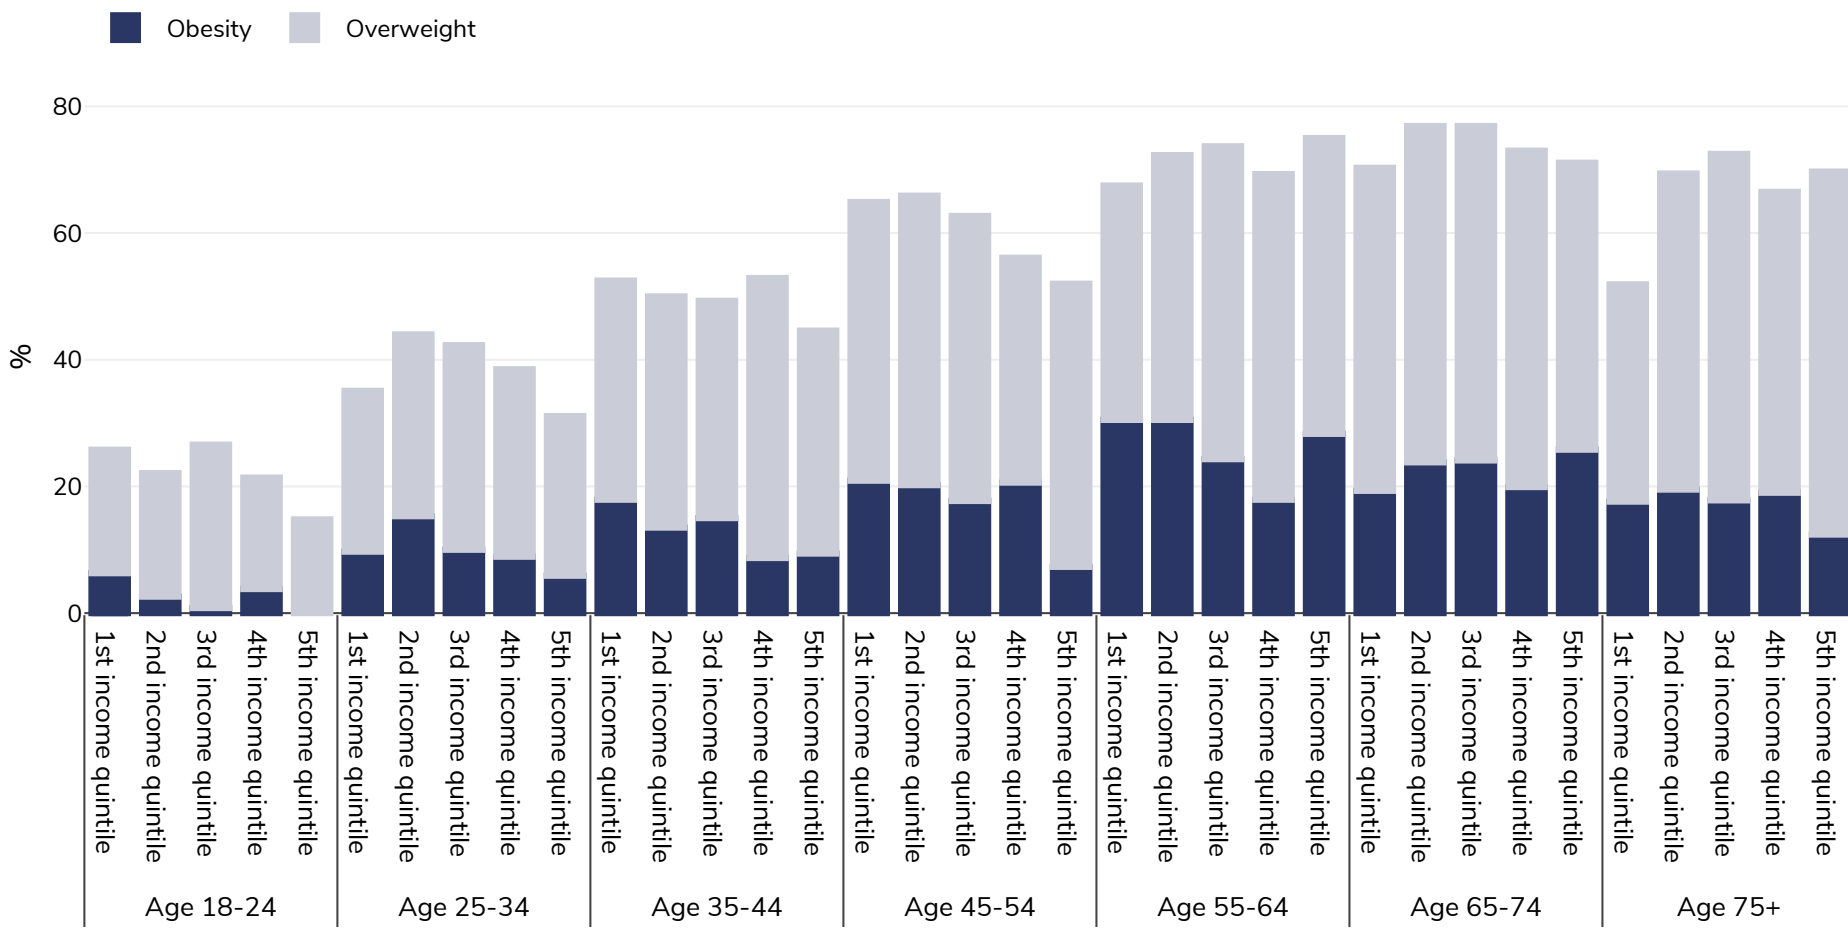

Greece: Overweight/obesity by age and socio-economic group

Adults, 2019

Survey type: Self-reported

Area covered: National

References: Eurostat 2019. Available at https://appsso.eurostat.ec.europa.eu/nui/show.do?dataset=hlth_ehis_bm1i&lang=en (last accessed 09.08.21).

Notes: NB. Some age ranges missing due to insufficient data to display by age & income quintile

Unless otherwise noted, overweight refers to a BMI between 25kg and 29.9kg/m², obesity refers to a BMI greater than 30kg/m².