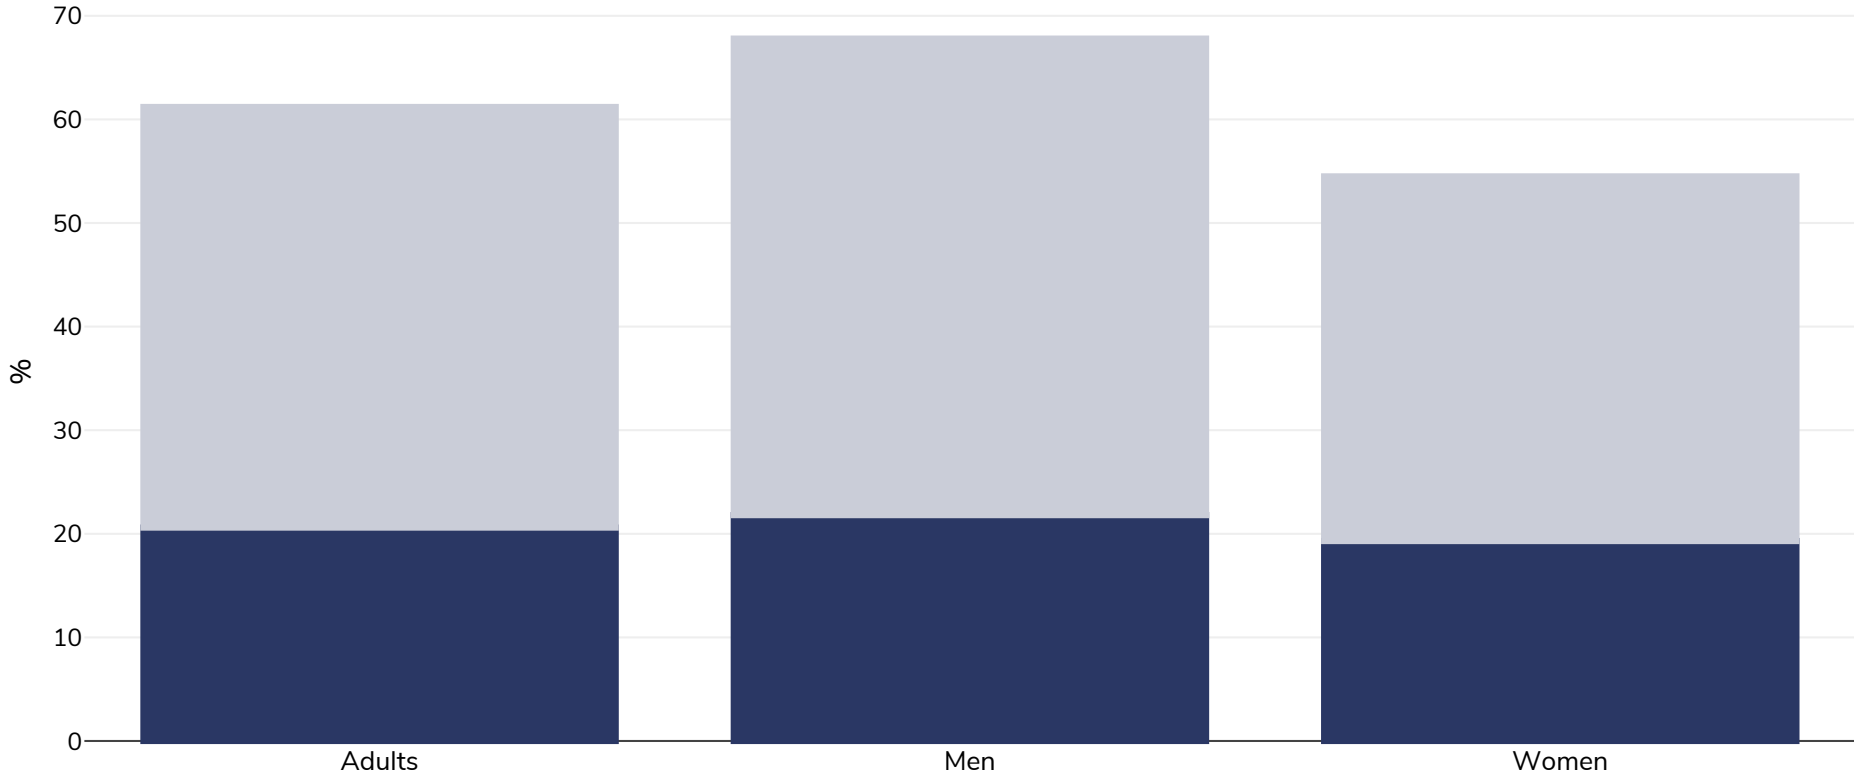

Finland: Obesity prevalence

Adults, 2017

■ Obesity ■ Overweight

Survey type: Self-reported

Age: 18+

Area covered: National

References: 2017 - EUROSTAT Database http://appsso.eurostat.ec.europa.eu/nui/show.do?dataset=ilc_hch10&lang=en (last accessed 25.08.20)

Unless otherwise noted, overweight refers to a BMI between 25kg and 29.9kg/m², obesity refers to a BMI greater than 30kg/m².