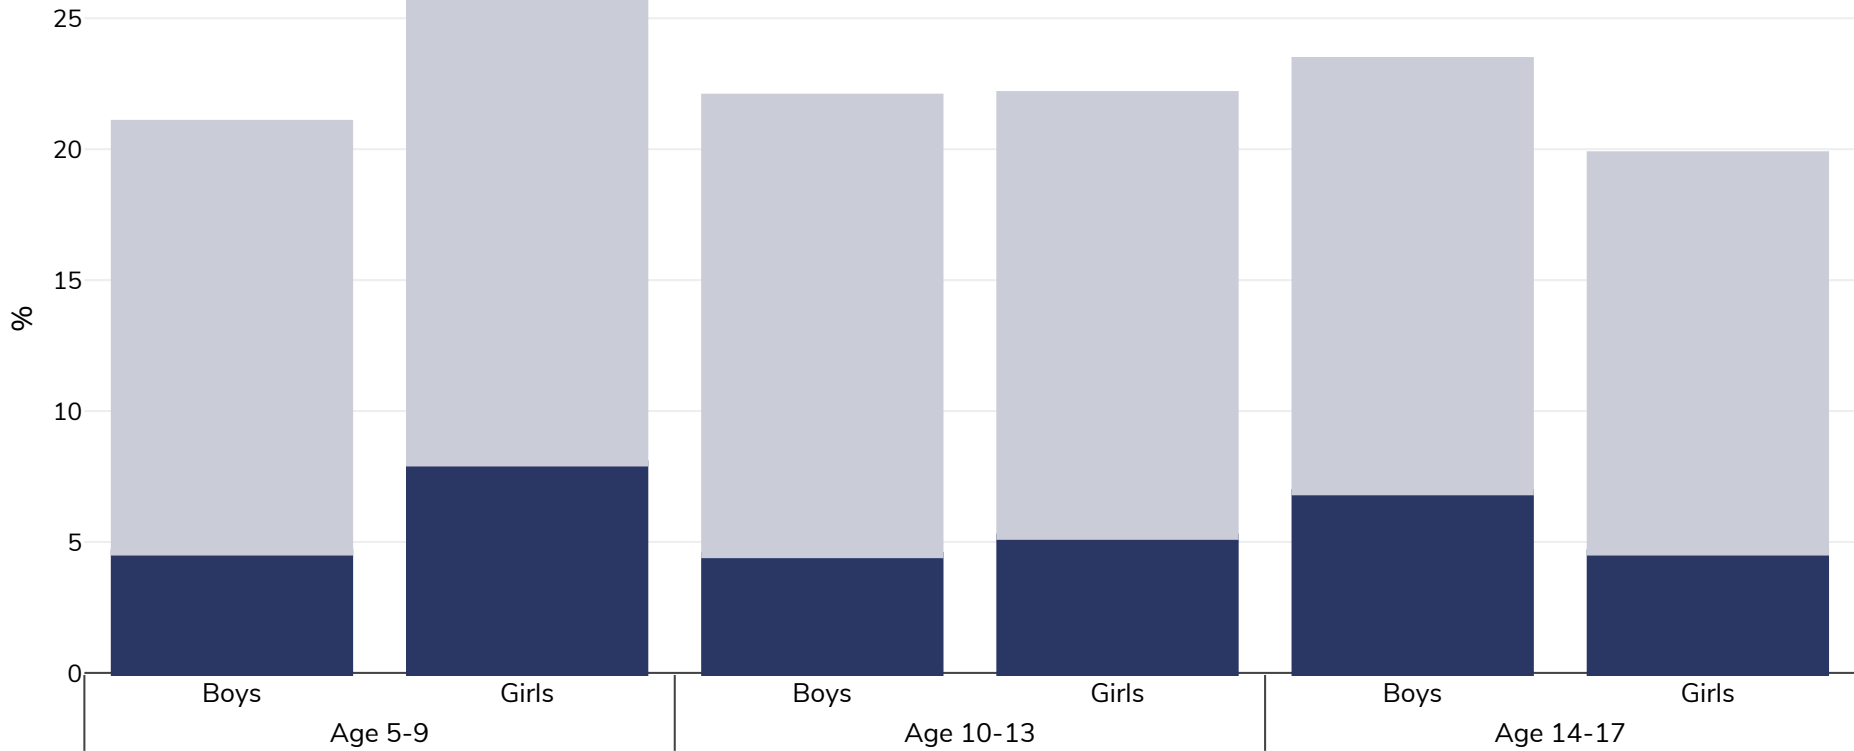

England: Overweight/obesity by age

Children, 2010

■ Obesity ■ Overweight

Survey type: Measured

Sample size: 3785

Area covered: National

References: Reanalysed by World Obesity Federation, Data from Health Survey for England 2010