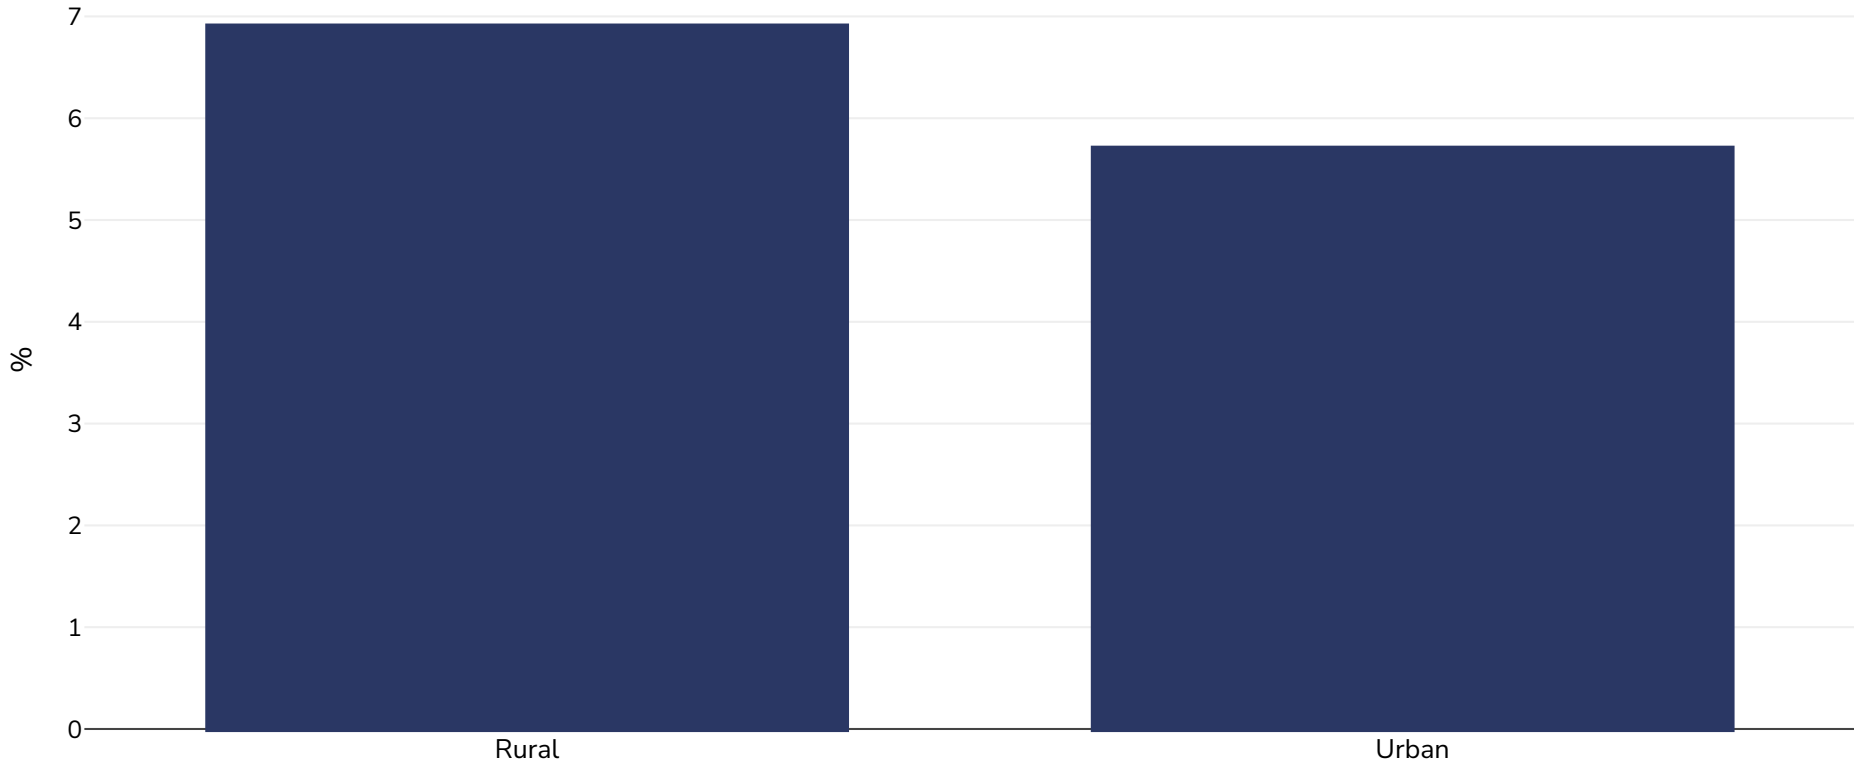

Mexico: Overweight/obesity by region

Infants, 1988

Overweight or obesity

Sample size: 8268127

References: NNS: Encuesta nacional de nutricion 1988. Instituto Nacional de Salud Publica. Cuernavaca, Mexico, 1990