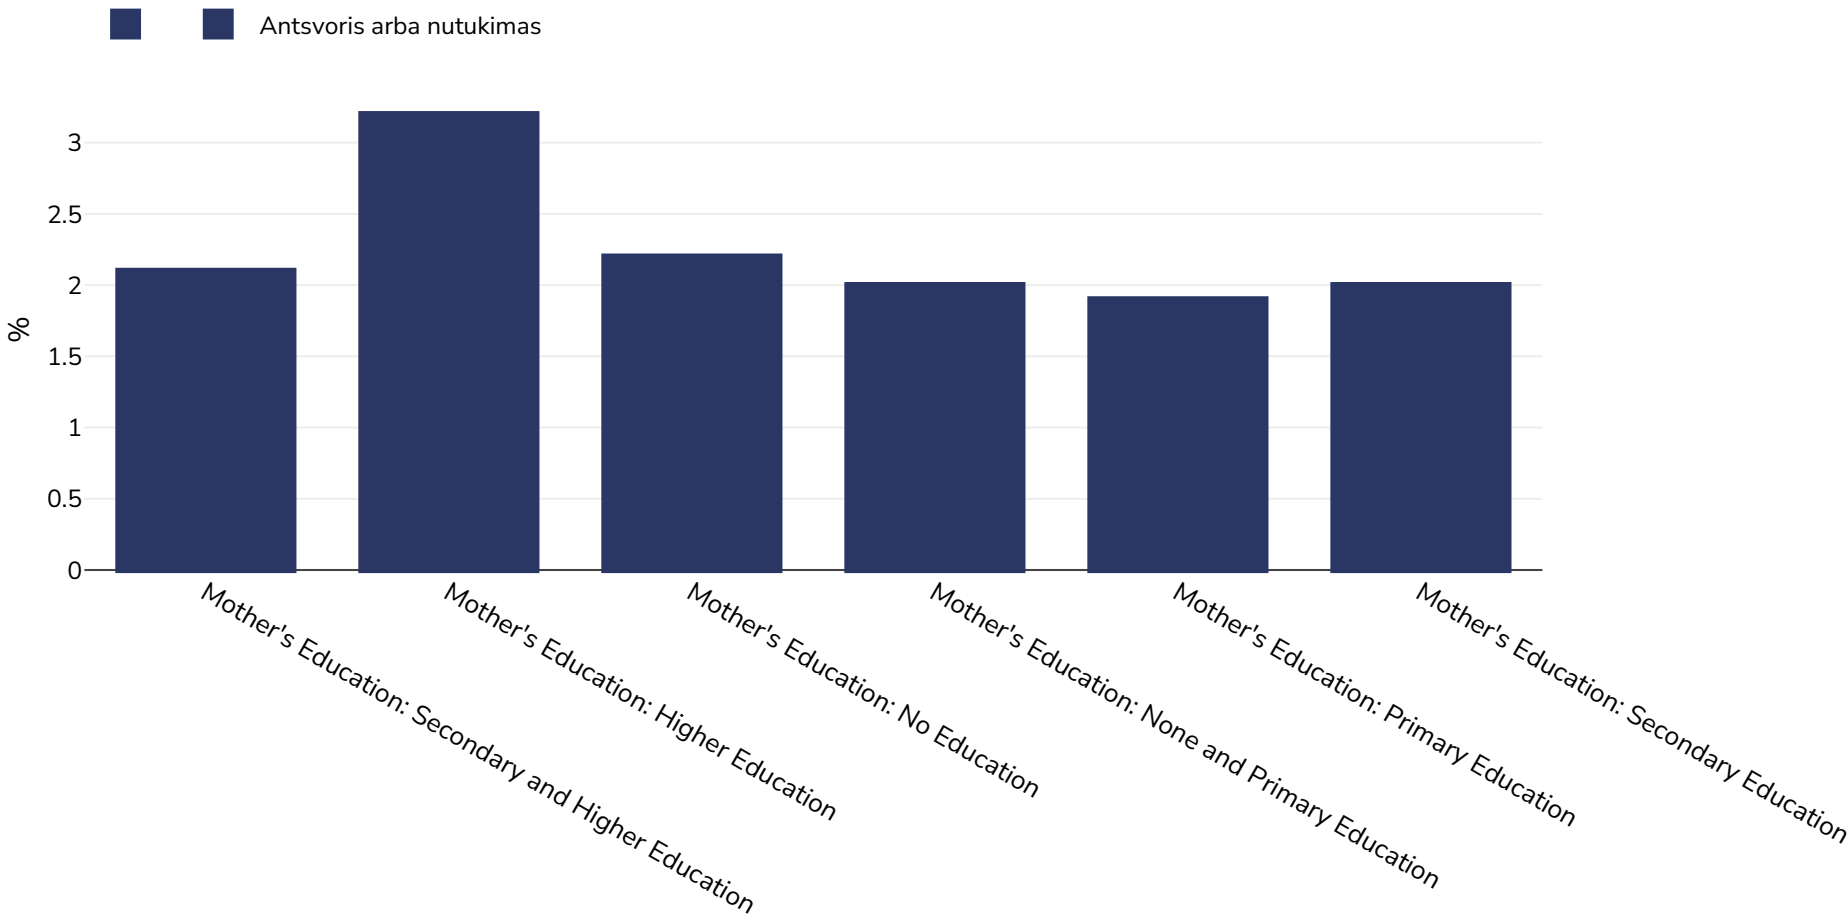

# Laosas: Overweight/obesity by education

Infants, 2011-2012

Imties dydis: 10671

Nuorodos: MICS-DHS: Lao social indicator survey LSIS (MICS/DHS). Vientiane, Lao PDR: MoH and LSB, 2012

Pastabos (tik anglų k.): UNICEF/WHO/World Bank Joint Child Malnutrition Estimates Expanded Database: Overweight (Survey Estimates), May 2023, New York. For more information about the methodology, please consult <https://data.unicef.org/resources/jme-2023-country-consultations/>