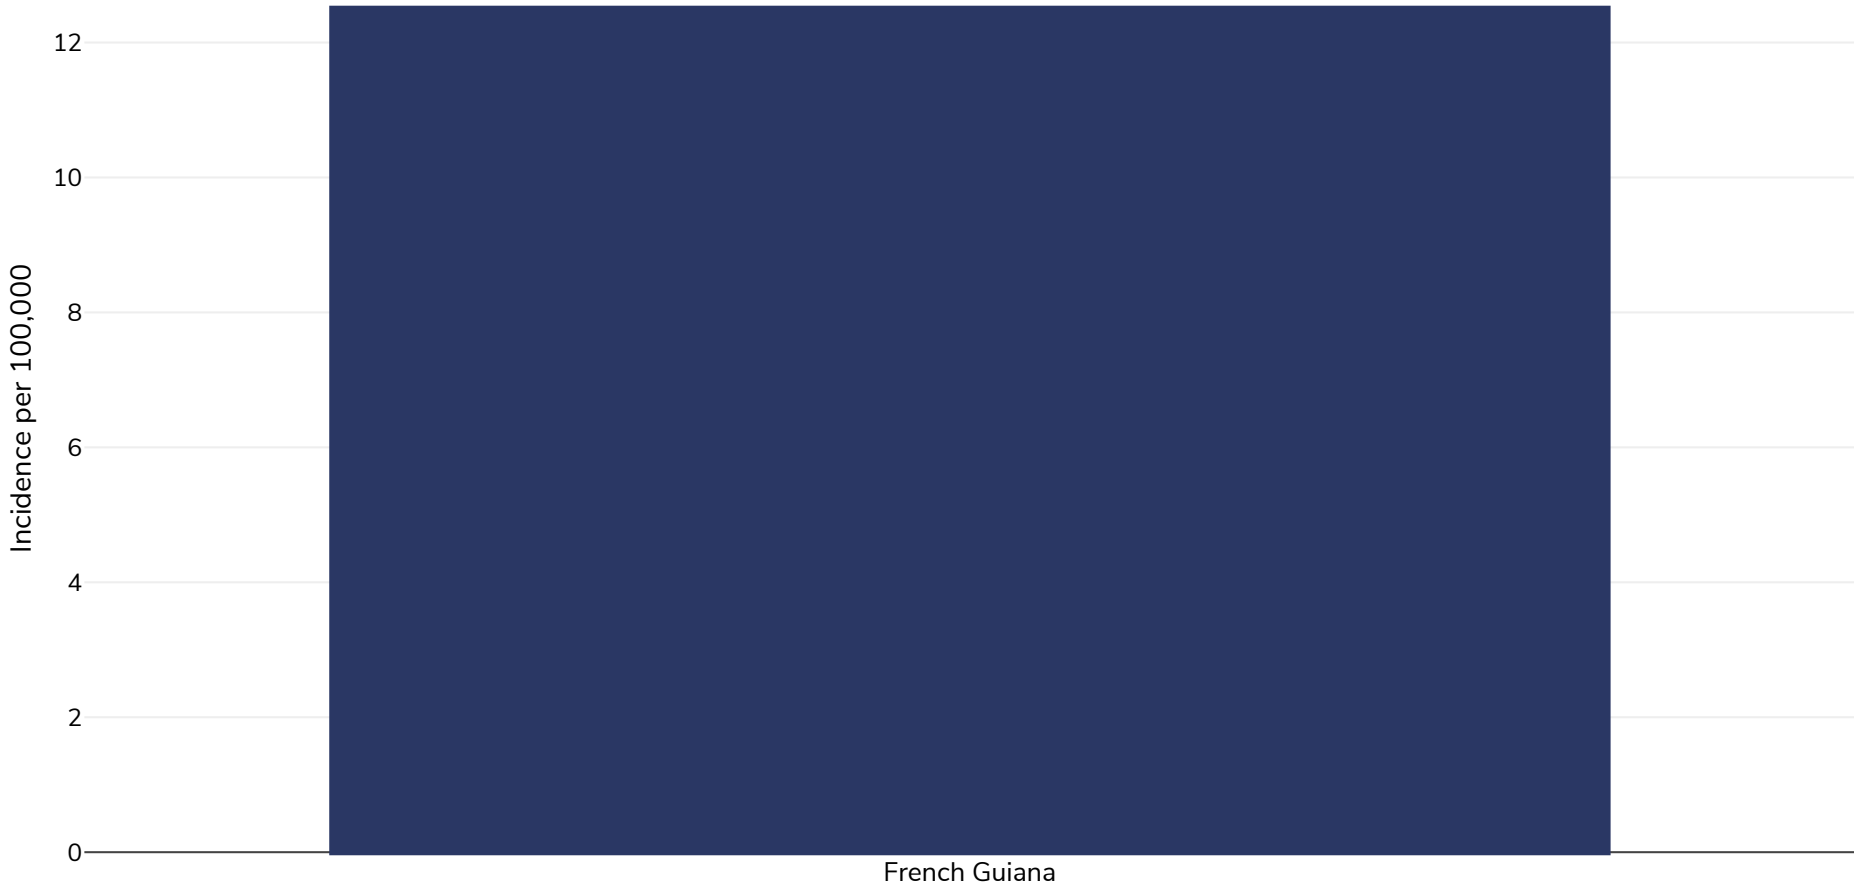

# French Guiana: Cancer of the uterus

Women, 2020

**Age:** 20+

**Area covered:** National

**References:** Ferlay J, Ervik M, Lam F, Colombet M, Mery L, Piñeros M, Znaor A, Soerjomataram I, Bray F (2020). Global Cancer Observatory: Cancer Today. Lyon, France: International Agency for Research on Cancer. Available from: <https://gco.iarc.fr/today>, accessed 10.01.2147

**Definitions:** Age-standardized incidence rates per 100 000