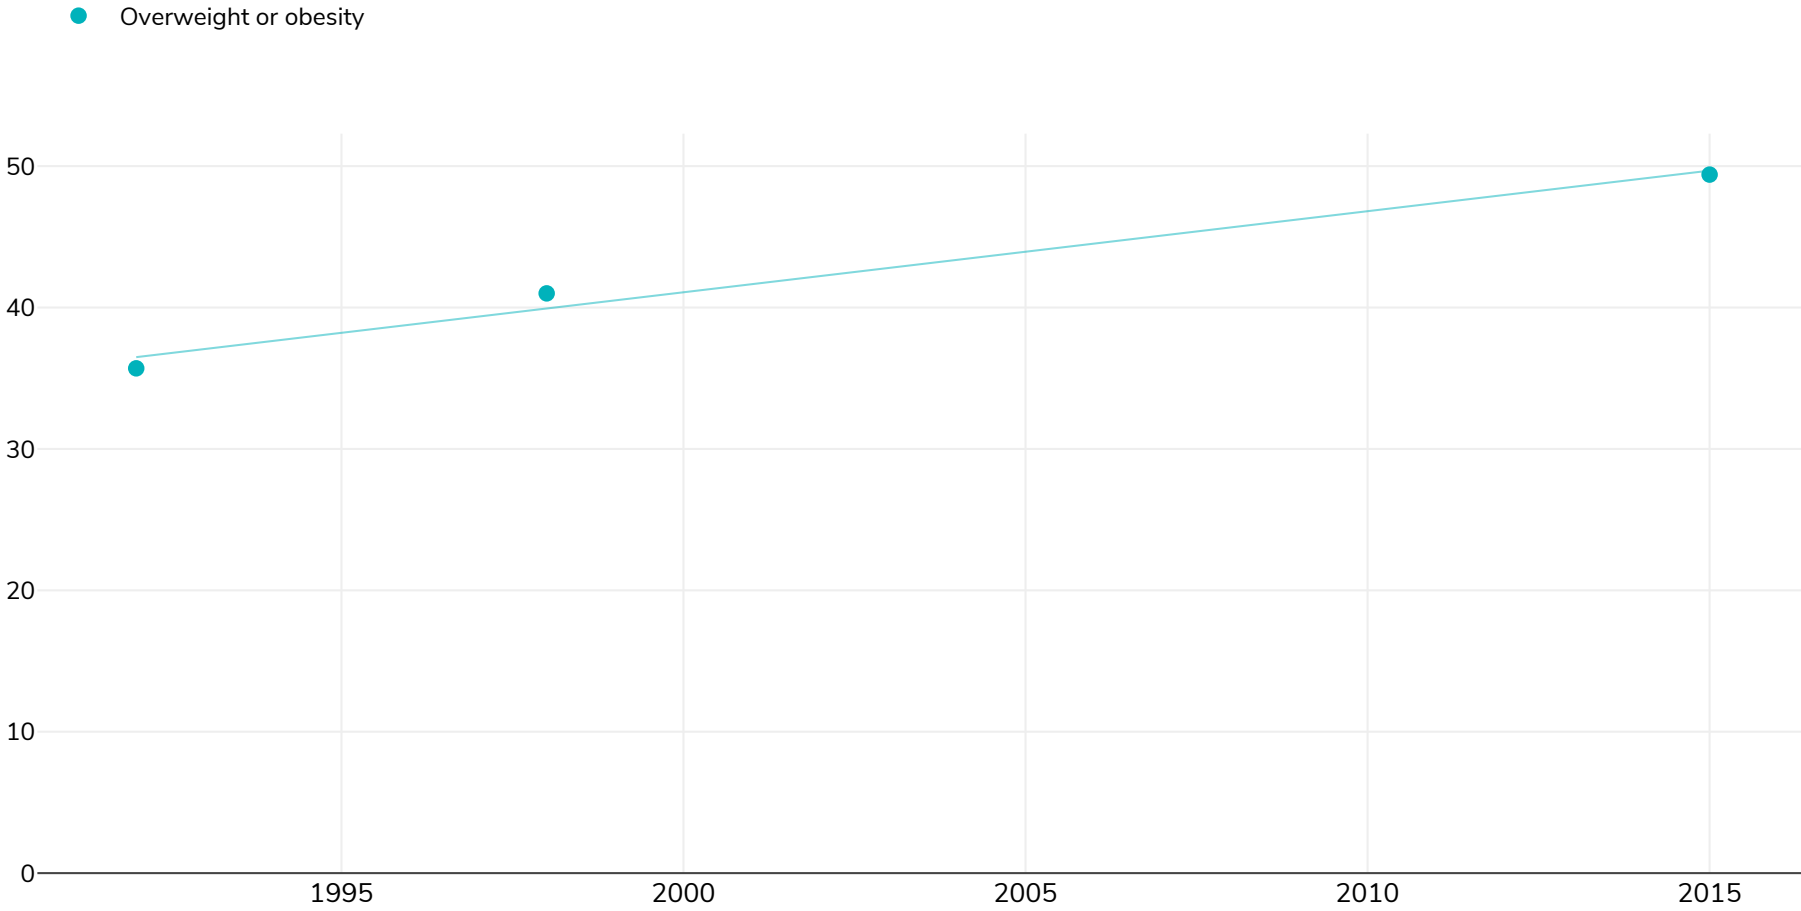

Mauritius: % Adults living with overweight or obesity, 1992-2015

Men

Survey type: Measured

References: For full details of references visit <https://data.worldobesity.org/>

Different methodologies may have been used to collect this data and so data from different surveys may not be strictly comparable. Please check with original data sources for methodologies used.