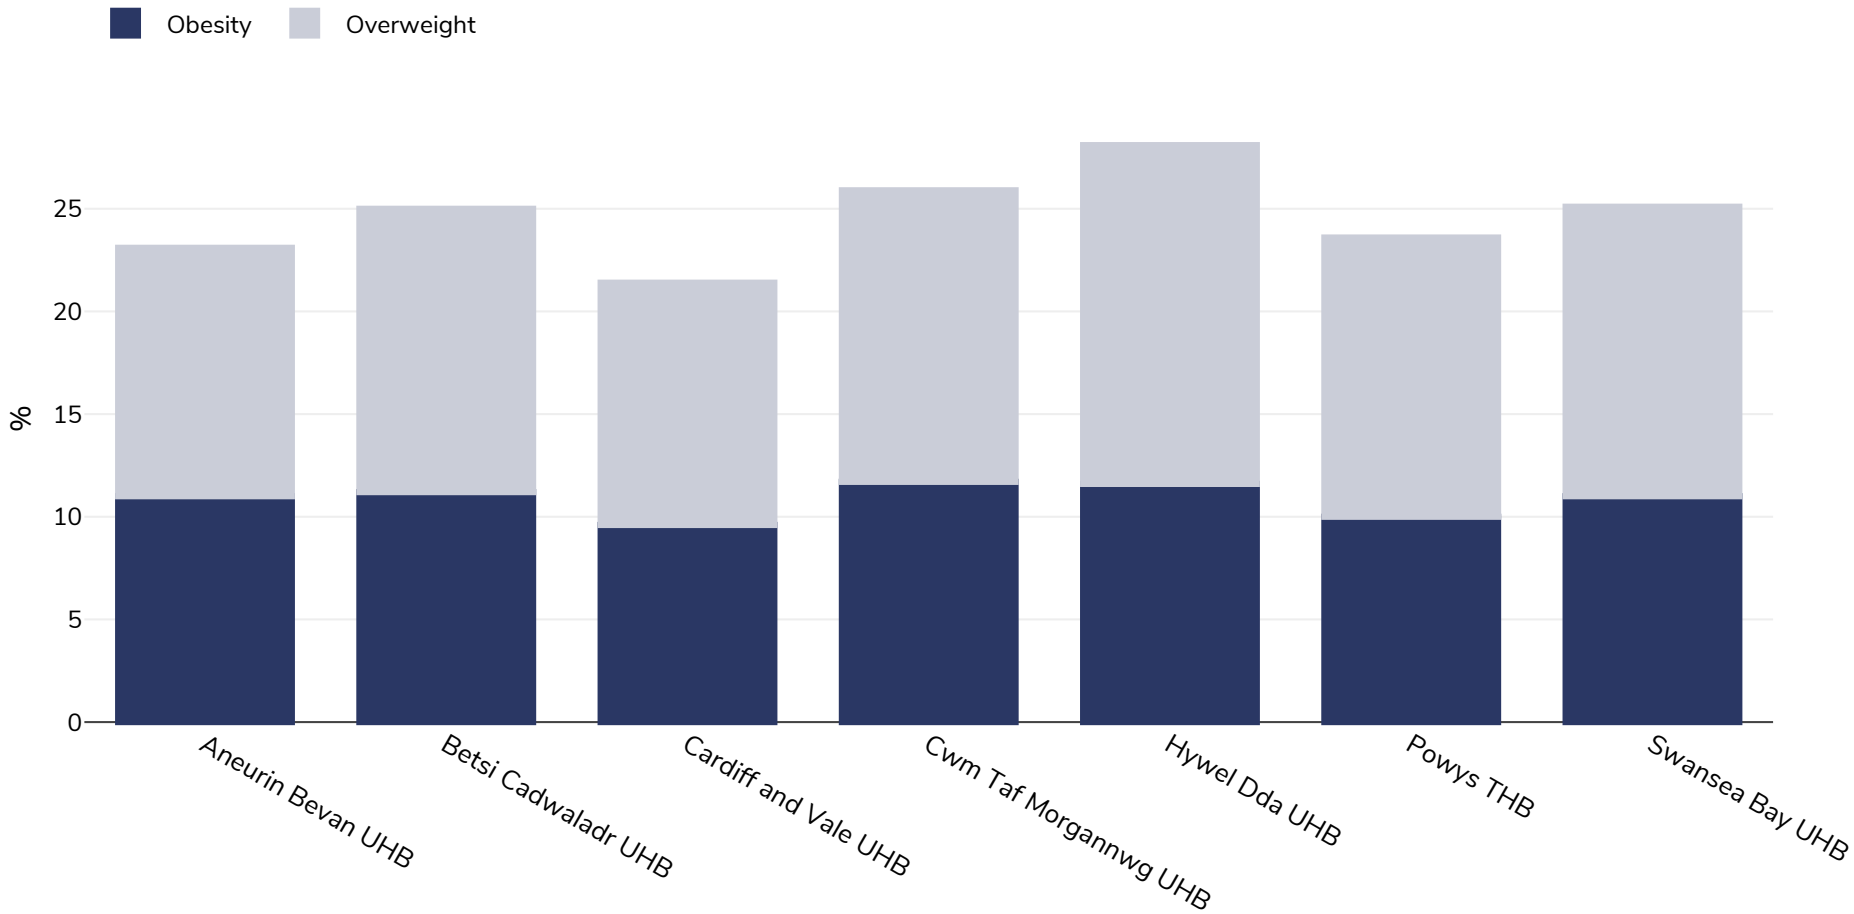

Wales: Overweight/obesity by region

Girls, 2022-2023

Survey type:	Measured
Age:	4-5
Sample size:	29916
Area covered:	National
References:	Child Measurement Programme 2022/23. Public Health Wales NHS Trust https://phw.nhs.wales/services-and-teams/child-measurement-programme/ (Accessed 22.05.24)
Cutoffs:	UK90