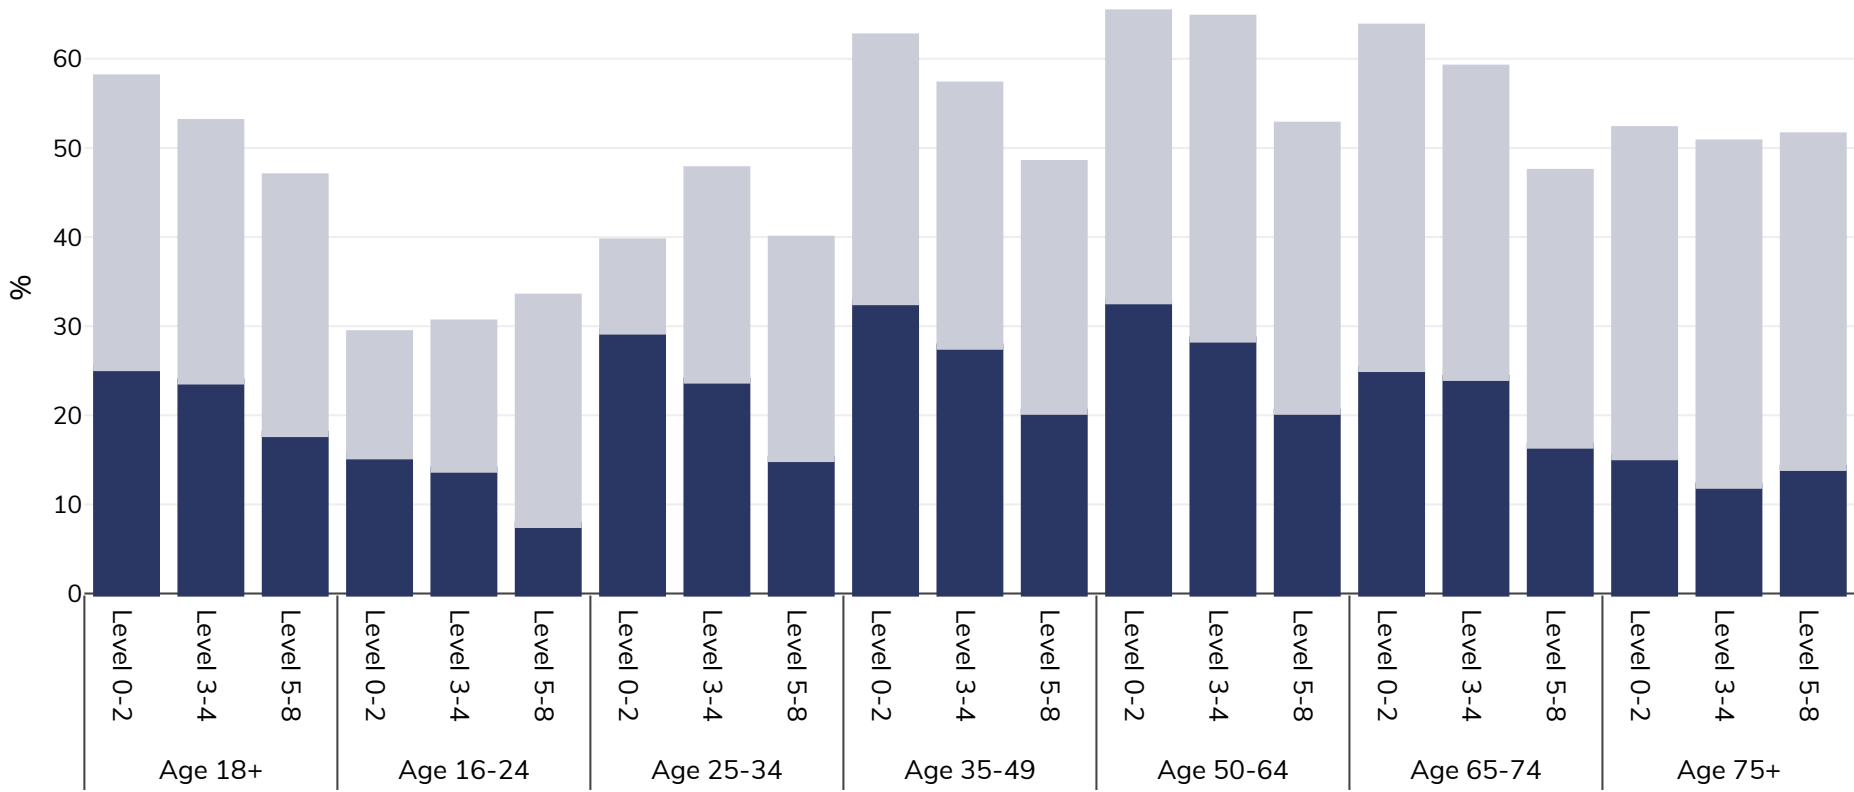

United Kingdom: Overweight/obesity by age and education

Women, 2017

■ Obesity ■ Overweight

Survey type: Self-reported

Area covered: National

References: EUROSTAT Database http://appsso.eurostat.ec.europa.eu/nui/show.do?dataset=ilc_hch10&lang=en (last accessed 25.08.20)

Notes: Some UK data considered to have low reliability, see EUROSTAT database for details

Unless otherwise noted, overweight refers to a BMI between 25kg and 29.9kg/m², obesity refers to a BMI greater than 30kg/m².