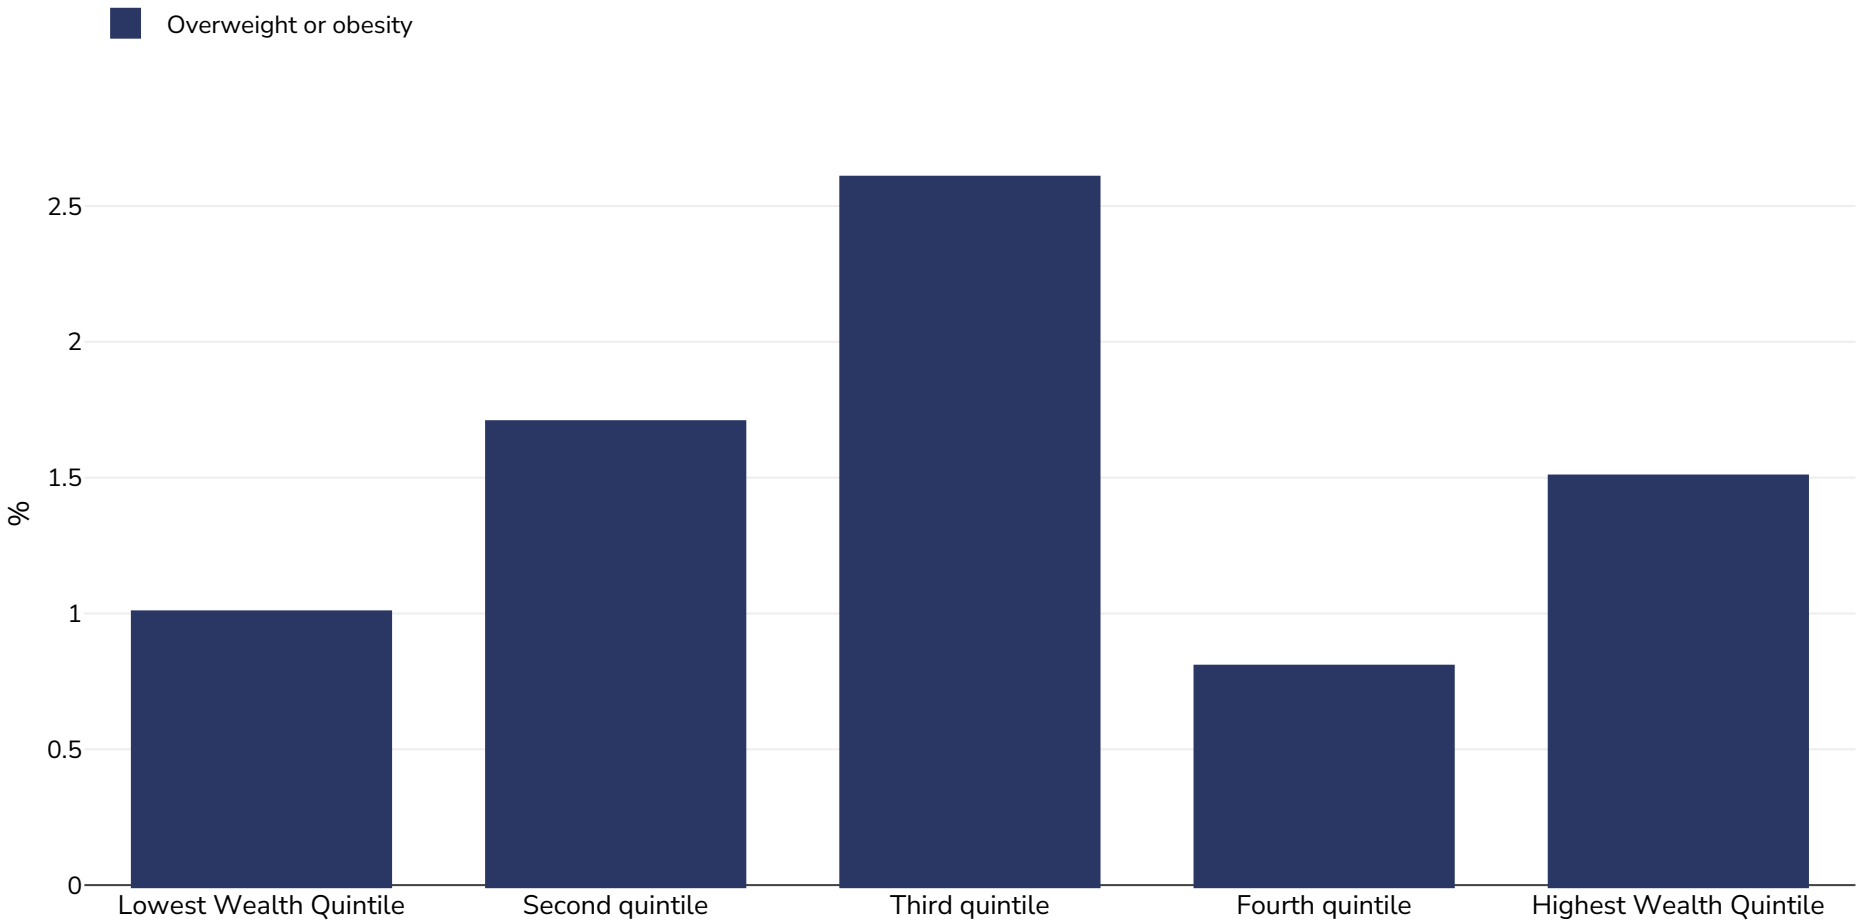

Togo: Overweight/obesity by socio-economic group

Infants, 2017

Sample size: 4912

References: MICS: MICS6 TOGO, 2017, Rapport final. Lomé, Togo

Notes: UNICEF/WHO/World Bank Joint Child Malnutrition Estimates Expanded Database: Overweight (Survey Estimates), May 2023, New York. For more information about the methodology, please consult <https://data.unicef.org/resources/jme-2023-country-consultations/>

Definitions: =>+SD