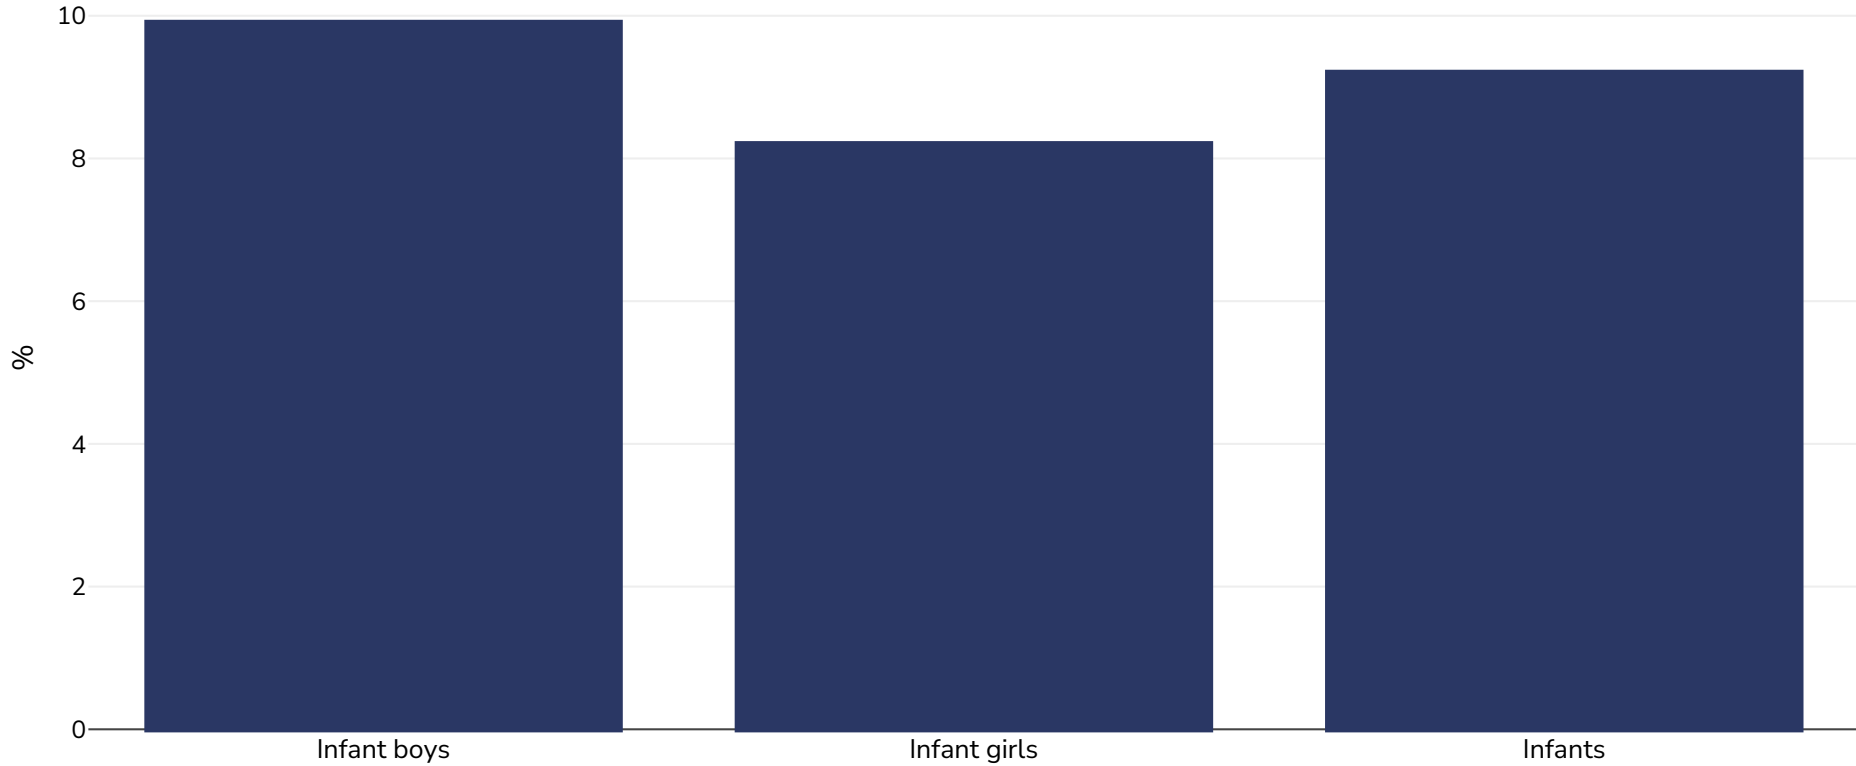

Kinija: Nutukimo paplitimas

Infants, 2002

■ Antsvoris arba nutukimas

Amžius: 0-5

Imties dydis: 16564

Nuorodos: Other: China National Nutrition and Health Survey, 2002

Pastabos (tik anglų k.): UNICEF/WHO/World Bank Joint Child Malnutrition Estimates Expanded Database: Overweight (Survey Estimates), May 2023, New York. For more information about the methodology, please consult <https://data.unicef.org/resources/jme-2023-country-consultations/> Percentage of children under 5 years of age falling above 2 standard deviations (moderate and severe) from the median weight-for-height of the reference population.

Apibrėžimai (anglų k.): =>+2SD