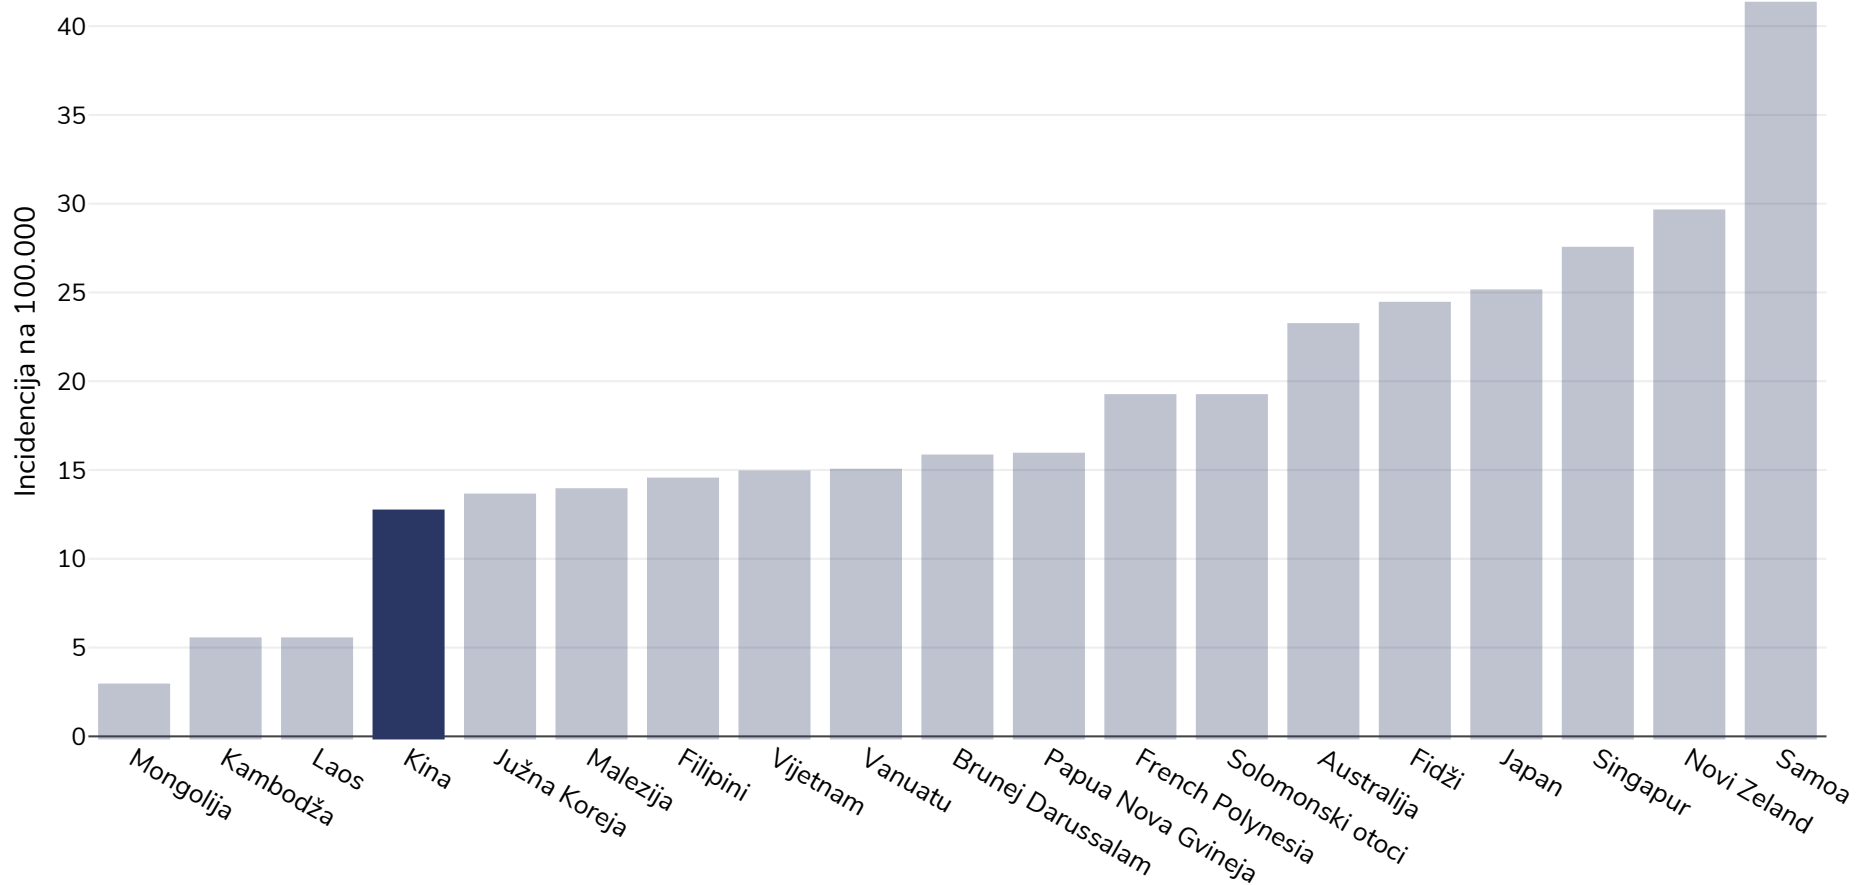

# Kina: Cancer of the uterus

Žene, 2020

**Dob:** 20+

**Pokriveno područje:** Nacionalno

**Reference:** Ferlay J, Ervik M, Lam F, Colombet M, Mery L, Piñeros M, Znaor A, Soerjomataram I, Bray F (2020). Global Cancer Observatory: Cancer Today. Lyon, France: International Agency for Research on Cancer. Available from: <https://gco.iarc.fr/today>, accessed 10.01.2089

**Definicije (dostupno samo na engleskom jeziku):**

Age-standardized incidence rates per 100 000