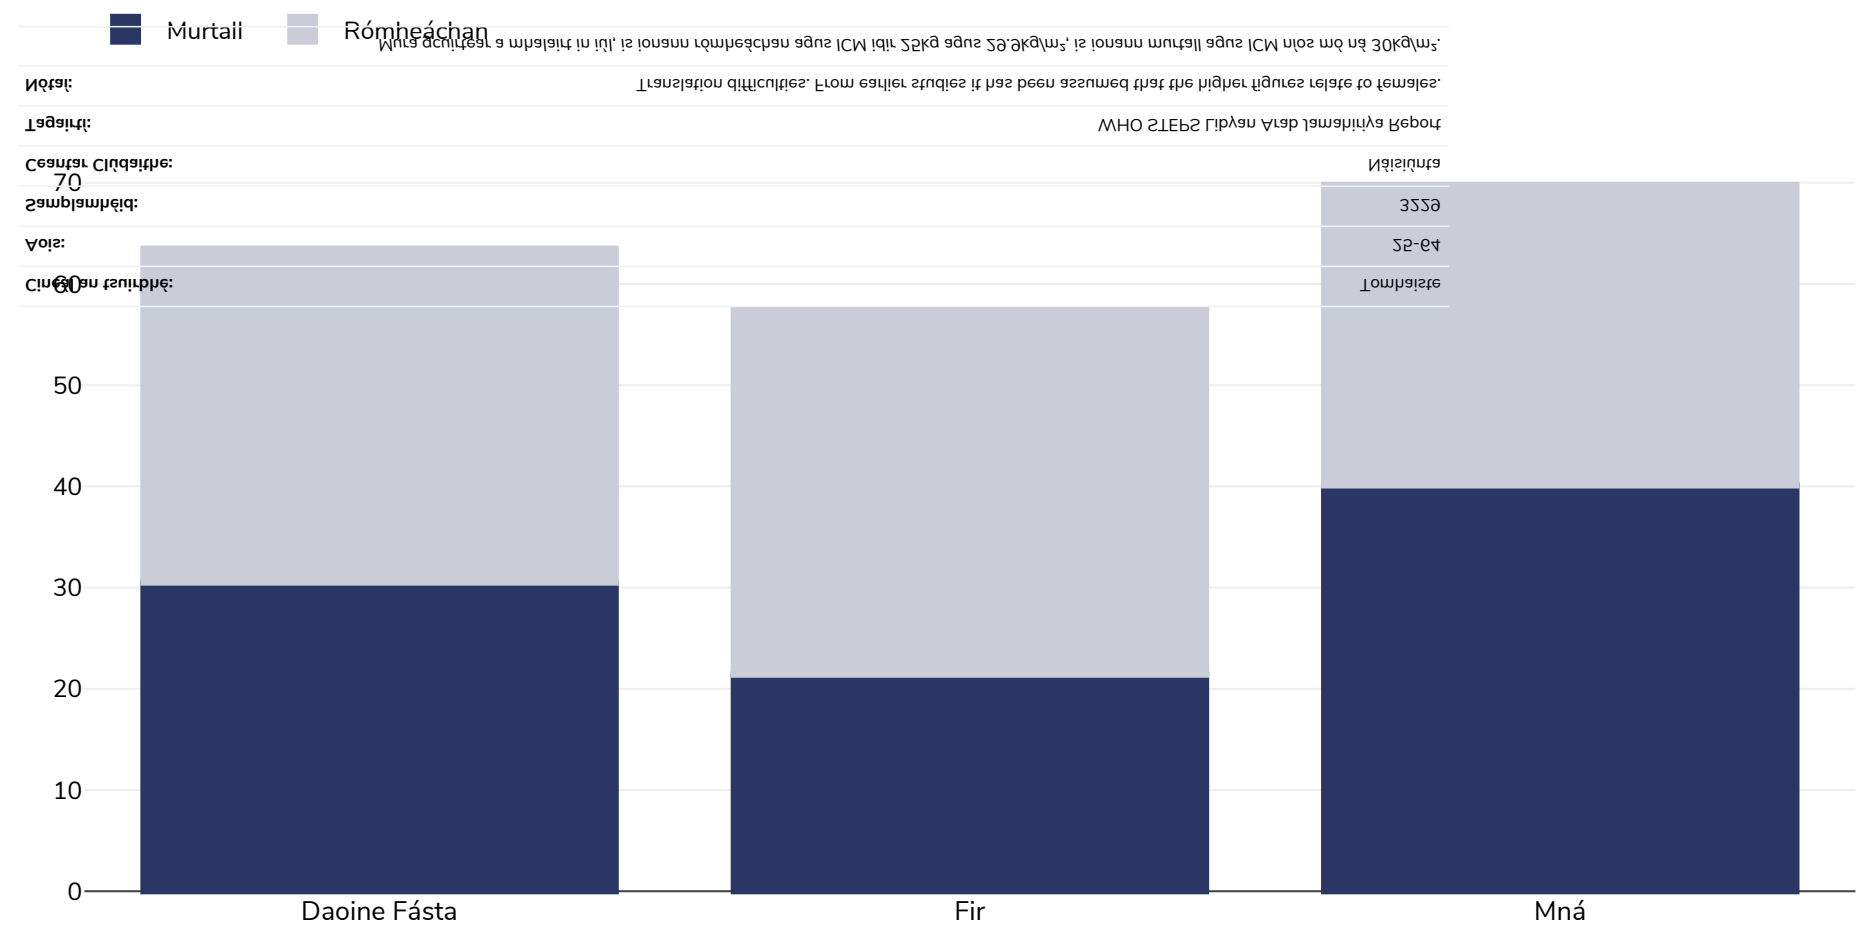

An Libia: Leitheadúlacht murtaill

Daoine Fásta, 2009

Notes: Translation difficulties. From earlier studies it has been assumed that the higher figures relate to females.

Source: WHO STEPS Global Report

Age: 15-64

Sample size: 3550

Confidence interval: 95%

Weighted average