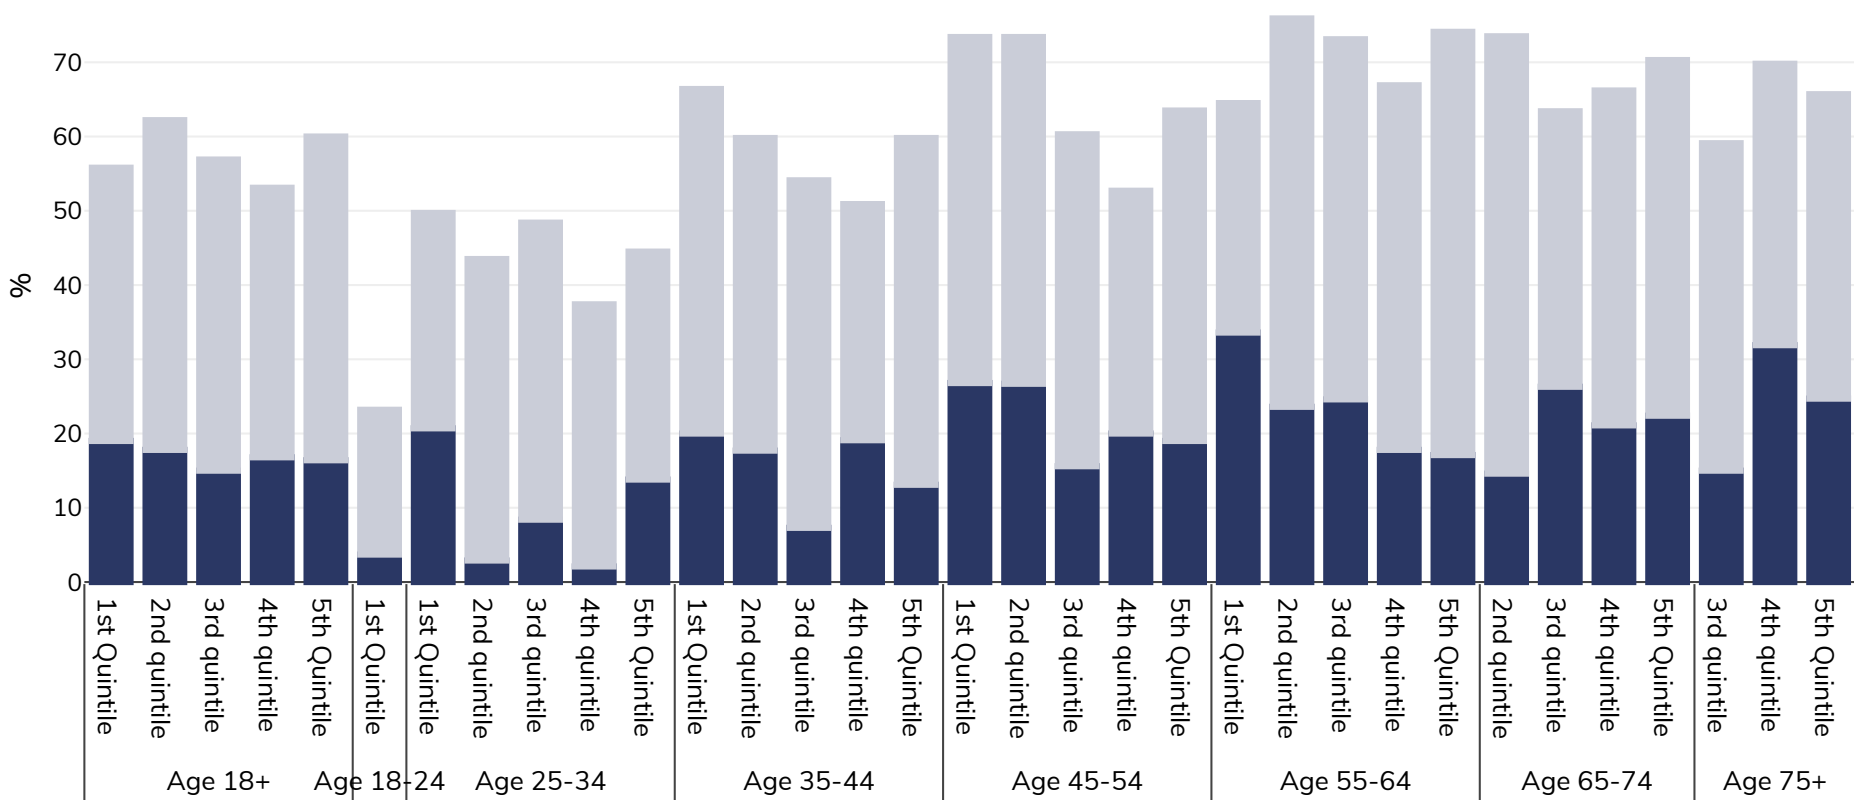

Luxembourg: Overweight/obesity by age and socio-economic group

Men, 2014

■ Obesity ■ Overweight

Survey type: Self-reported

Area covered: National

References: 2014 Eurostat Socio economic - http://appsso.eurostat.ec.europa.eu/nui/show.do?dataset=hlth_ehis_bm1i&lang=en (last accessed 25.08.20)

Unless otherwise noted, overweight refers to a BMI between 25kg and 29.9kg/m², obesity refers to a BMI greater than 30kg/m².