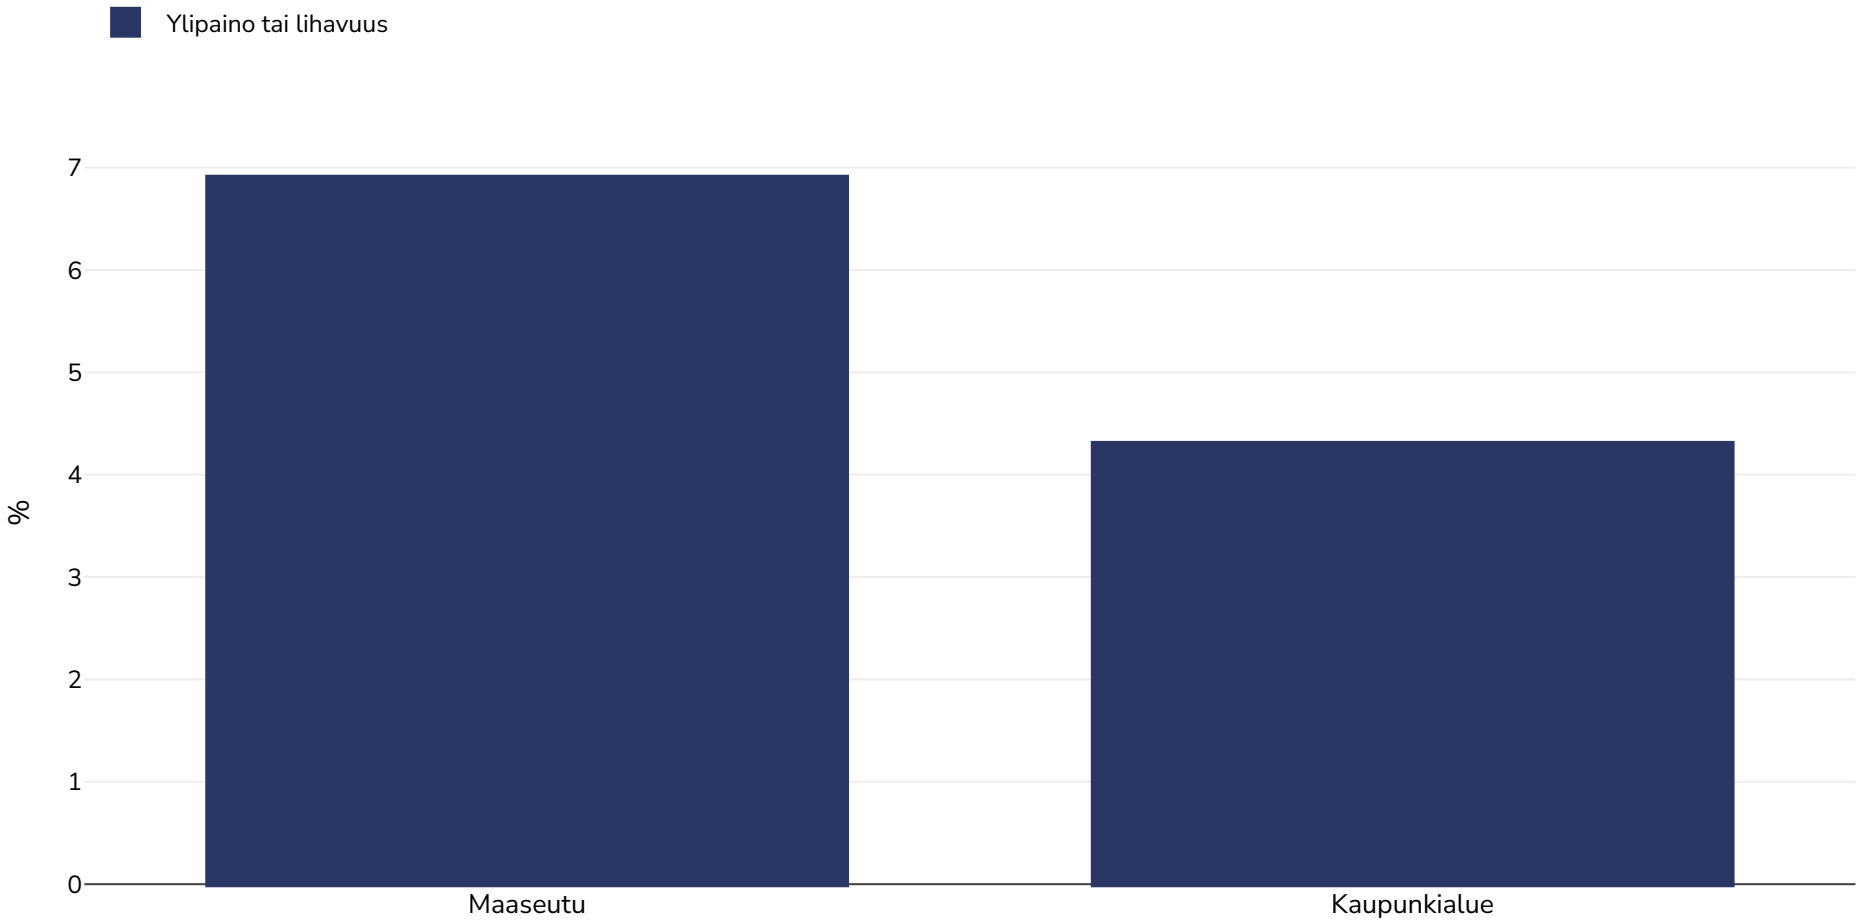

# Norsunluurannikko: Overweight/obesity by region

Infants, 1985-1987

Otoksen koko: 2115

Viitteet: LSMS: Côte d'Ivoire Living Standards Measurement Survey 1985-1987. Washington, DC, United States: World Bank (WB) [1985-86 LSMS and 1986-87 LSMS Combined]