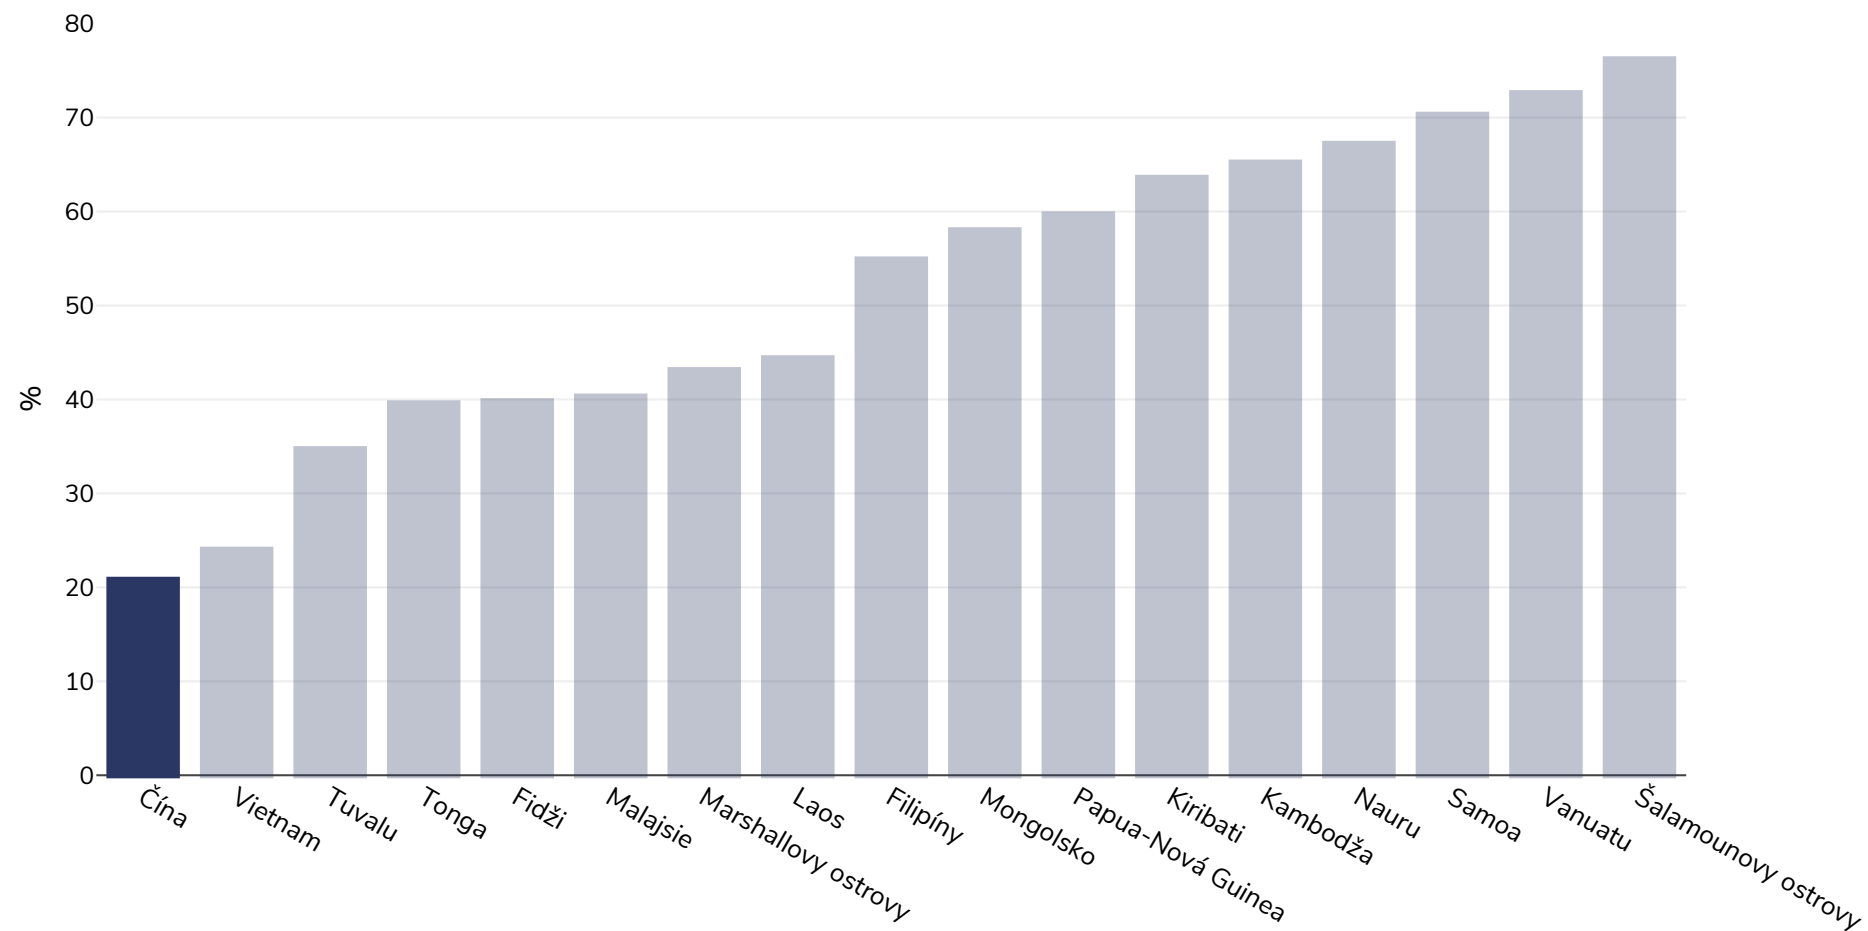

# Čína: % Infants exclusively breastfed 0-5 months

Děti, 2004-2020

**Pokrytá oblast:** Národní

**Reference:** China National Nutrition and Health Survey, 2013

**Poznámky:** See UNICEF website for further survey information. Available at : <https://data.unicef.org/resources/dataset/infant-young-child-feeding/> (last accessed 28.9.21) Citation: United Nations Children's Fund, Division of Data, Analysis, Planning and Monitoring (2021). Global UNICEF Global Databases: Infant and Young Child Feeding: Exclusive breastfeeding, New York, September 2021.

**Definice (k dispozici pouze v angličtině):** % exclusively breastfed 0-5 months