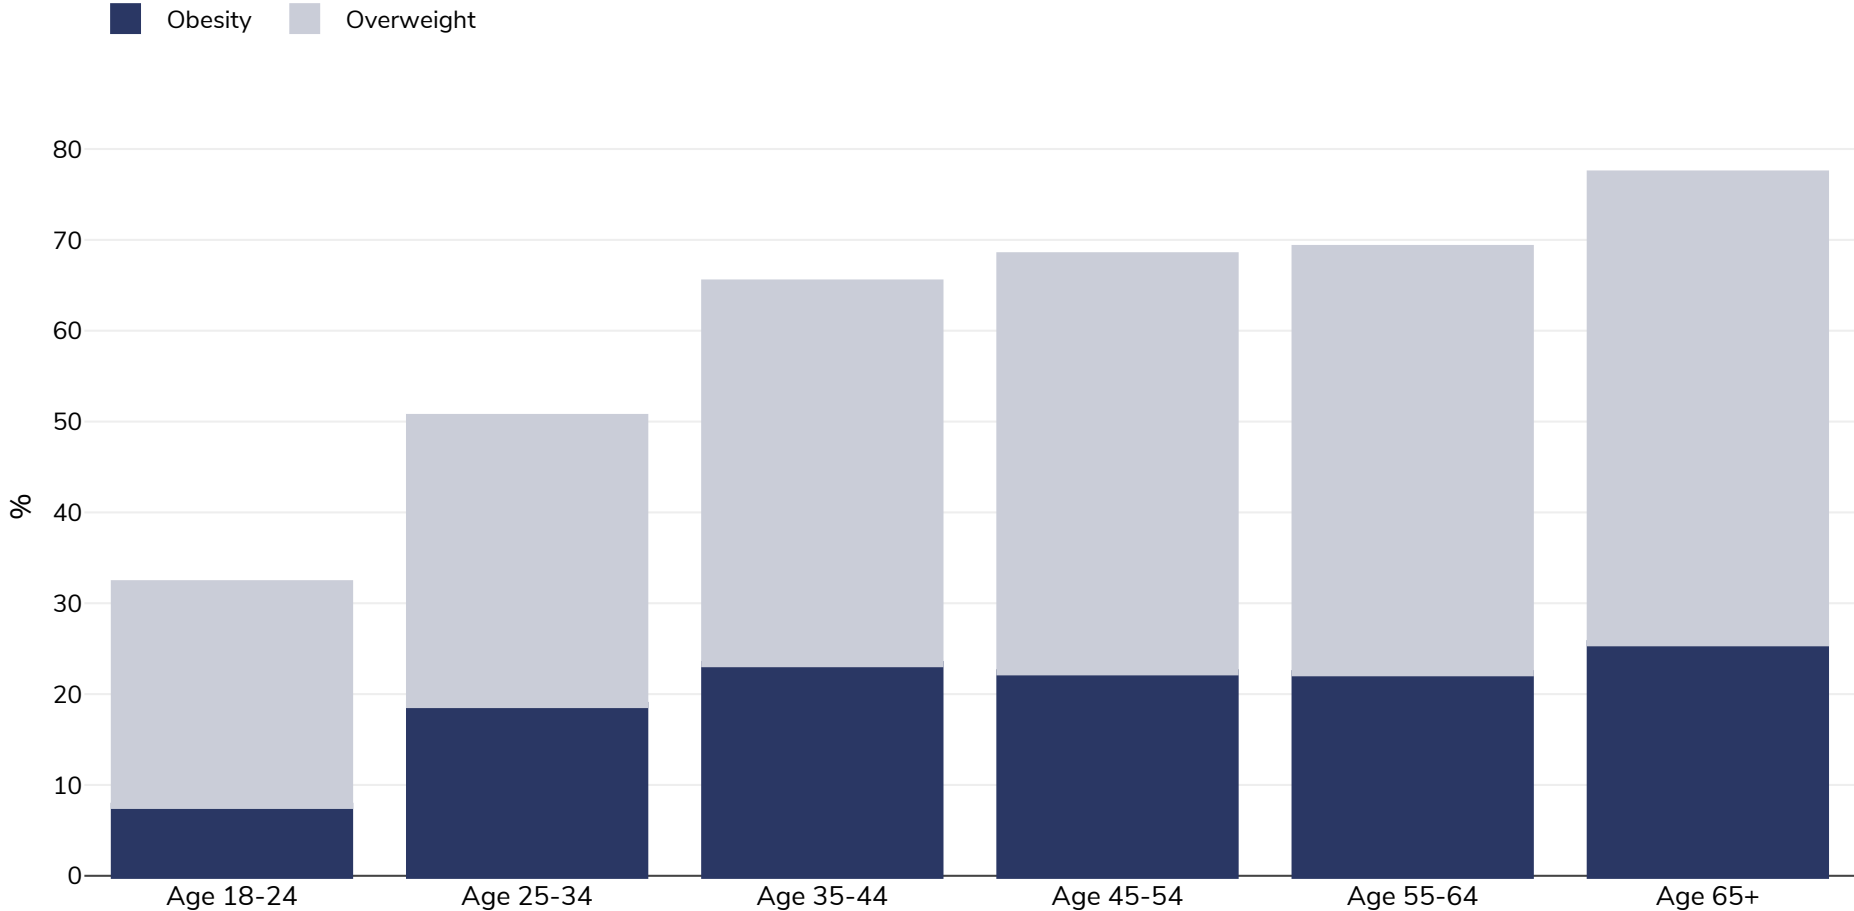

Malta: Overweight/obesity by age

Adults, 2006-2007

Survey type:	Self-reported
Sample size:	1369
Area covered:	National
References:	2007 Lifestyle Survey. http://nso.gov.mt/en/publicatons/Publications_by_Unit/Documents/01_Methodology_and_Research/LifeStyle_Survey_2007.pdf (last accessed 8.6.15)

Unless otherwise noted, overweight refers to a BMI between 25kg and 29.9kg/m², obesity refers to a BMI greater than 30kg/m².