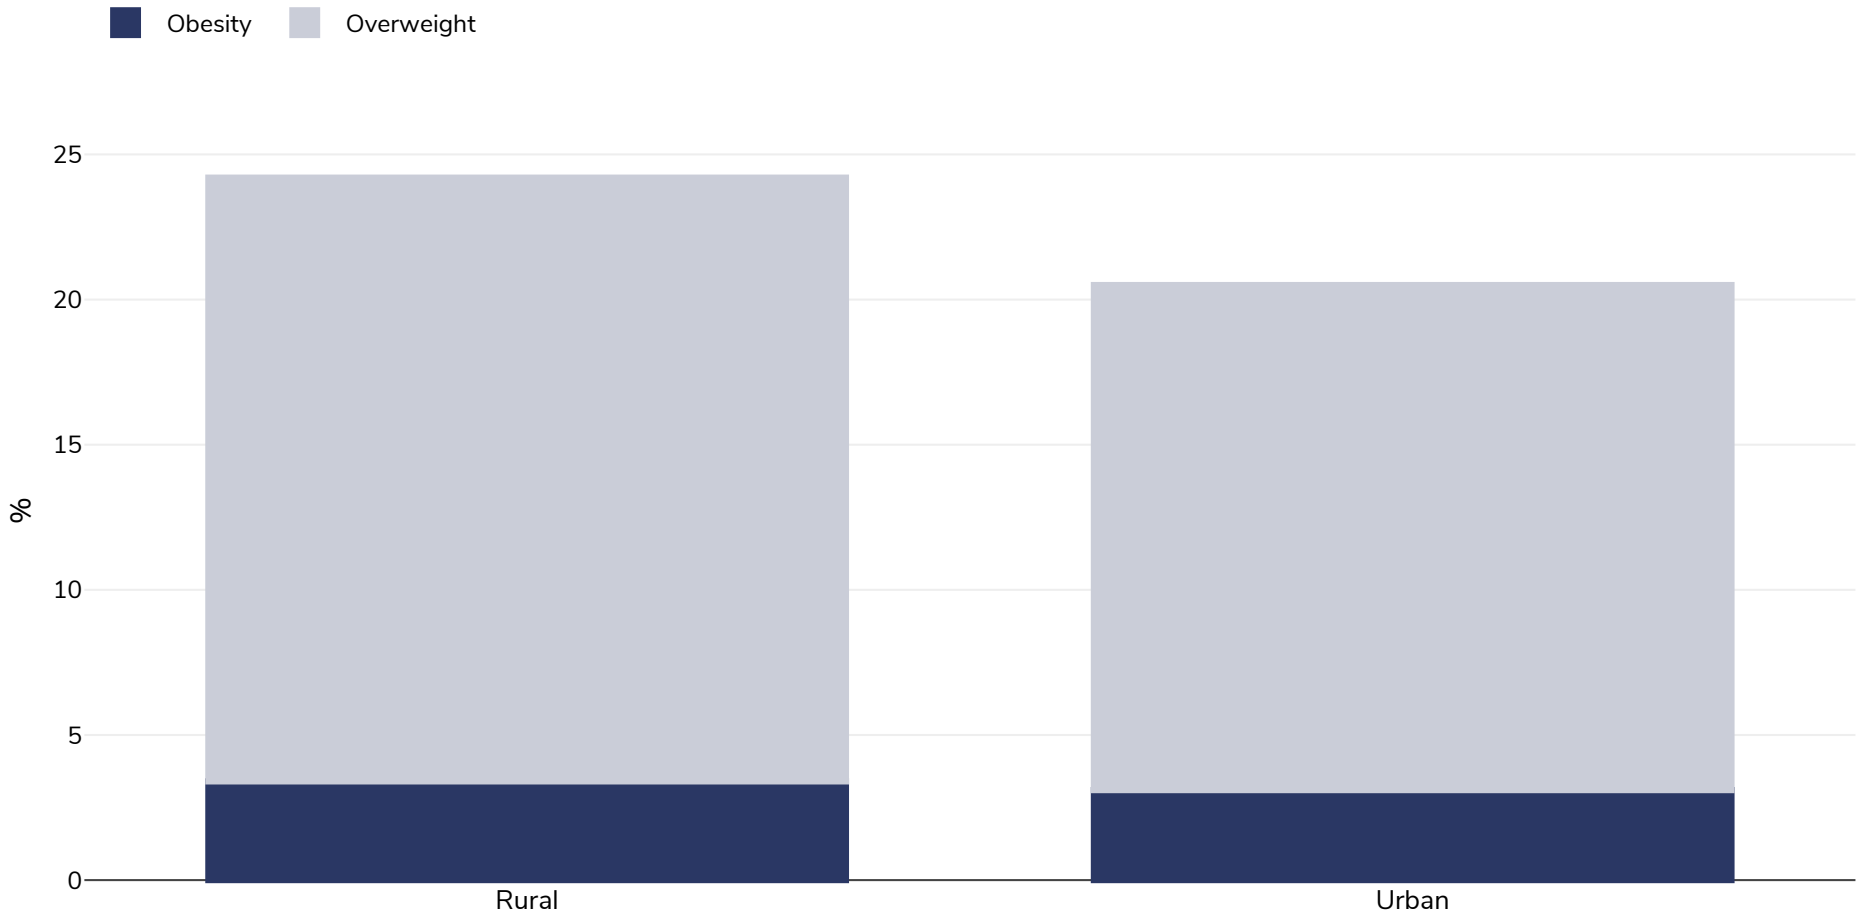

# Mongolia: Overweight/obesity by region

Boys, 2013

Survey type:	Measured
Age:	2-4
Sample size:	3404
Area covered:	National
References:	Mongolia MICS 2013 Survey - data analysed by R Jackson Leach, F Montague. World Obesity Federation
Notes:	IOTF monthly cut offs
Cutoffs:	IOTF