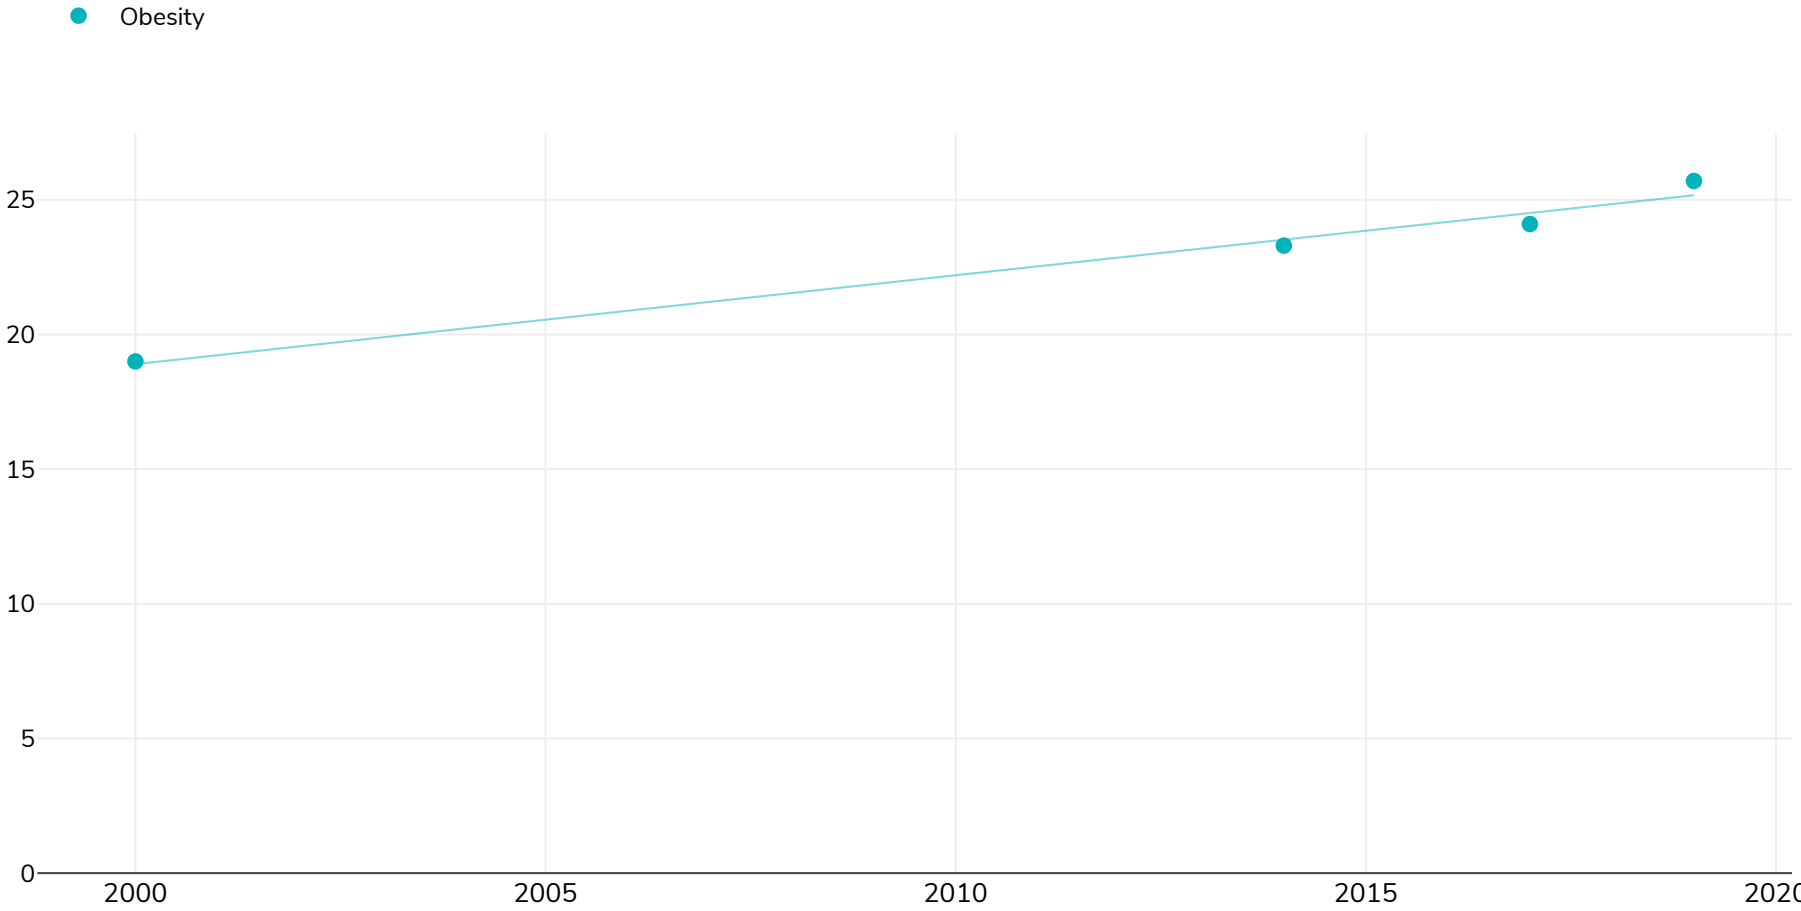

Latvia: % Adults living with obesity, 2000-2019

Women

Survey type: Self-reported

References: For full details of references visit <https://data.worldobesity.org/>

Different methodologies may have been used to collect this data and so data from different surveys may not be strictly comparable. Please check with original data sources for methodologies used.