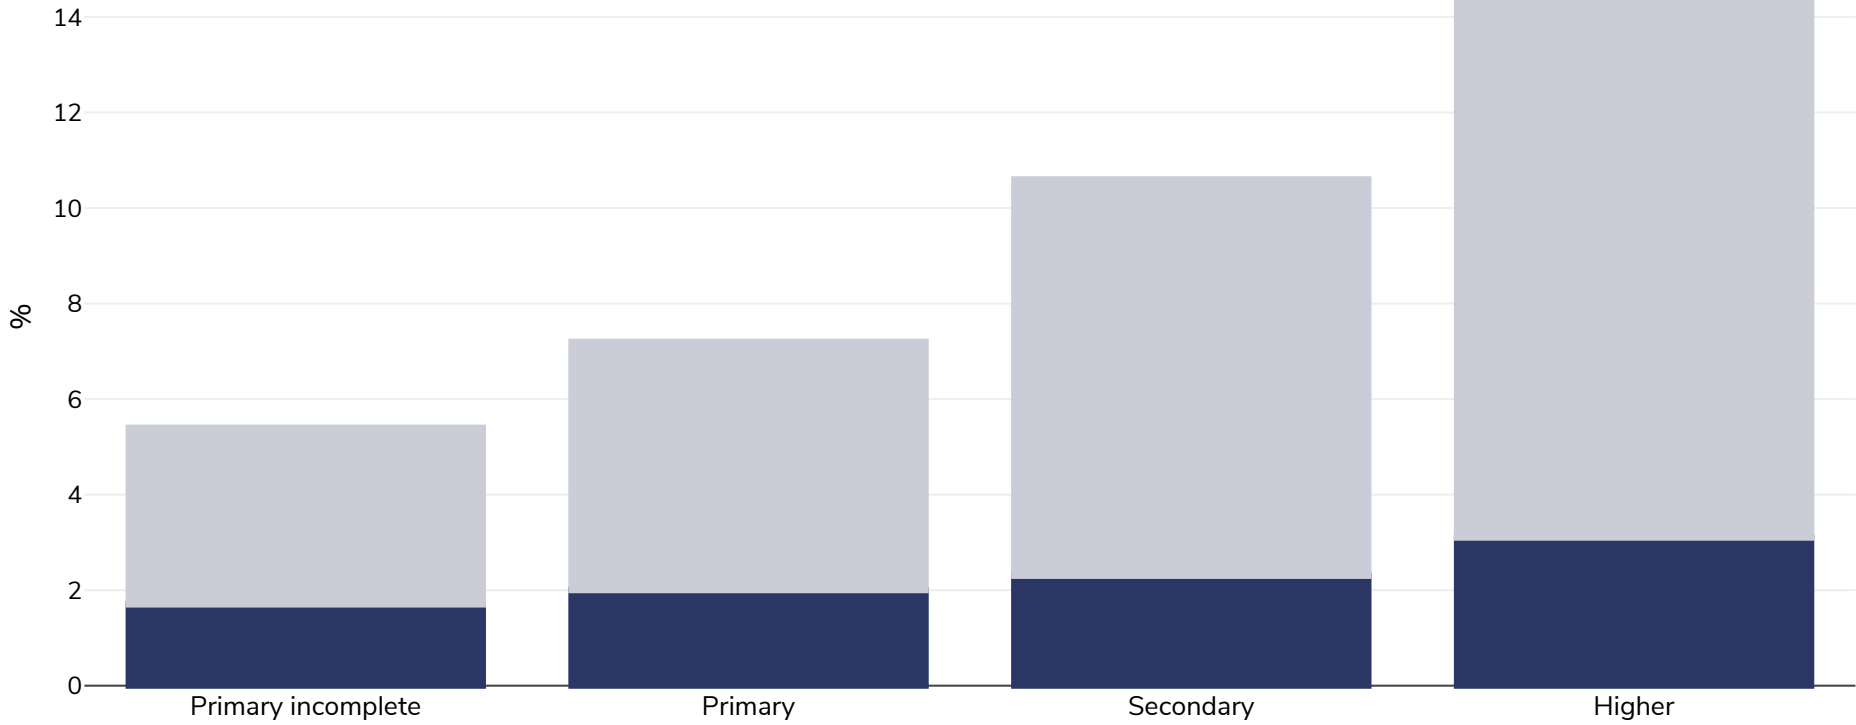

Eswatini: Overweight/obesity by age

Children, 2021-2022

■ Obesity ■ Overweight

Survey type:	Measured
Age:	0-5
Sample size:	2171
Area covered:	National
References:	Central Statistical Office (CSO). 2024. Eswatini Multiple Indicator Cluster Survey 2021-2022, Survey Findings Report. Mbabane, Eswatini: Central Statistical Office (CSO)
Notes:	Infants < 5 years of age Based on mothers educational status
Cutoffs:	+2/+3 SD