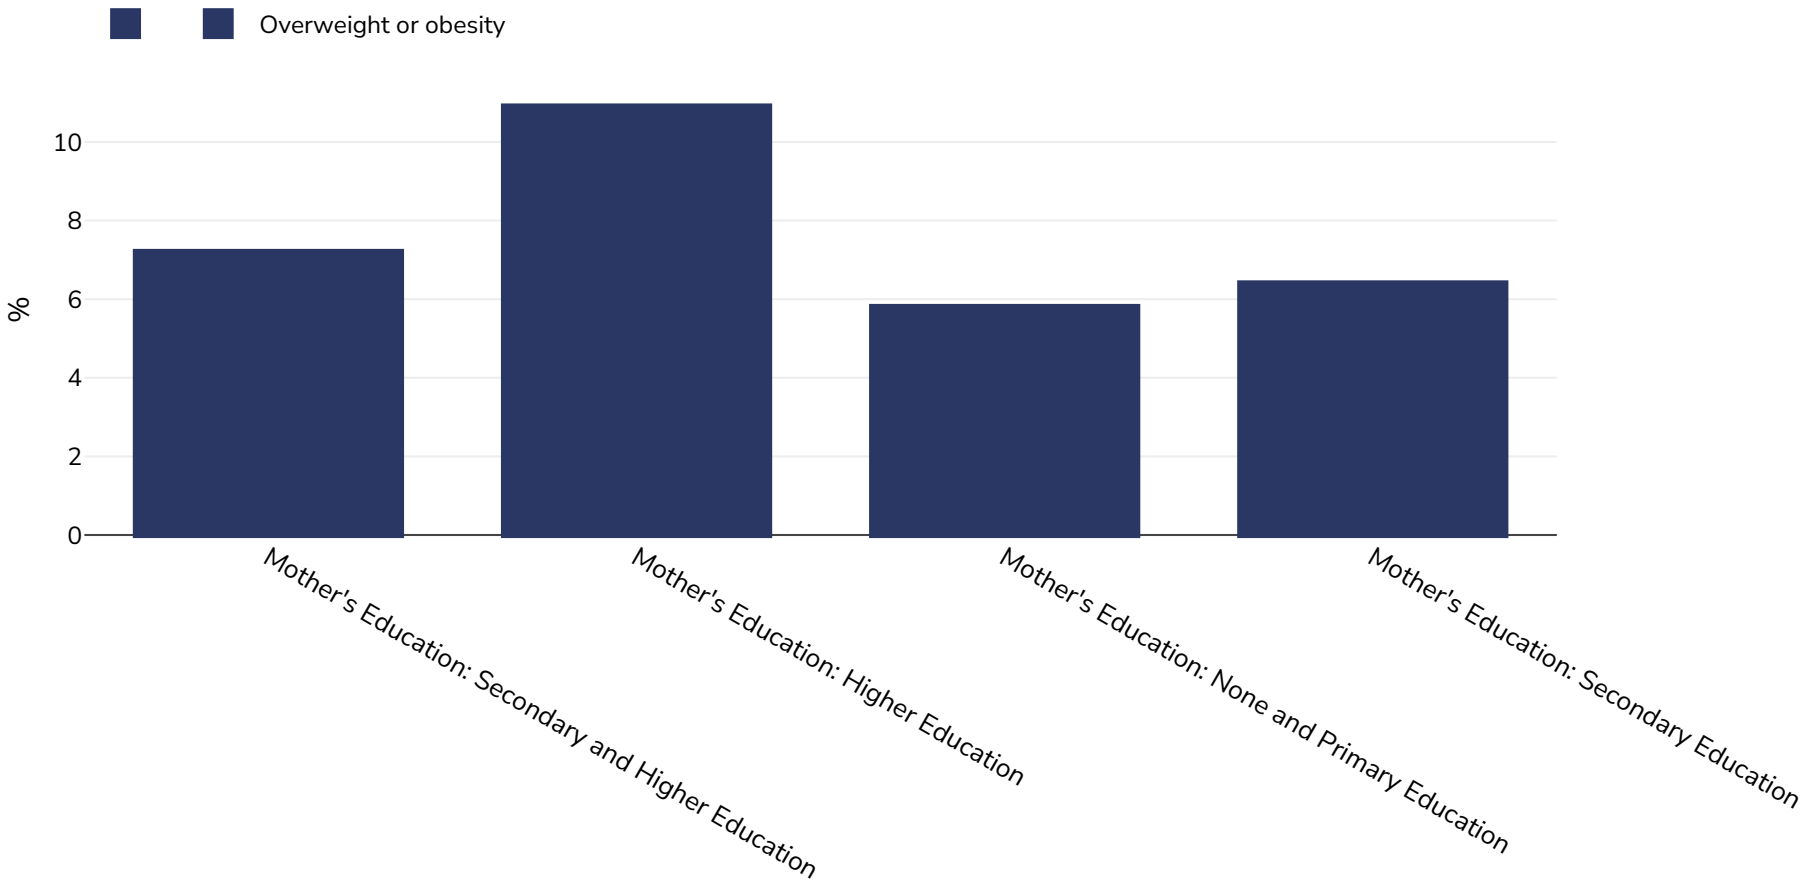

Lesotho: Overweight/obesity by education

Infants, 2018

Sample size: 3151

References: MICS: Lesotho Multiple Indicator Cluster Survey 2018, Survey Findings Report. Maseru, Lesotho: Bureau of Statistics.

Notes: UNICEF/WHO/World Bank Joint Child Malnutrition Estimates Expanded Database: Overweight (Survey Estimates), May 2023, New York. For more information about the methodology, please consult <https://data.unicef.org/resources/jme-2023-country-consultations/>

Definitions: =>+SD