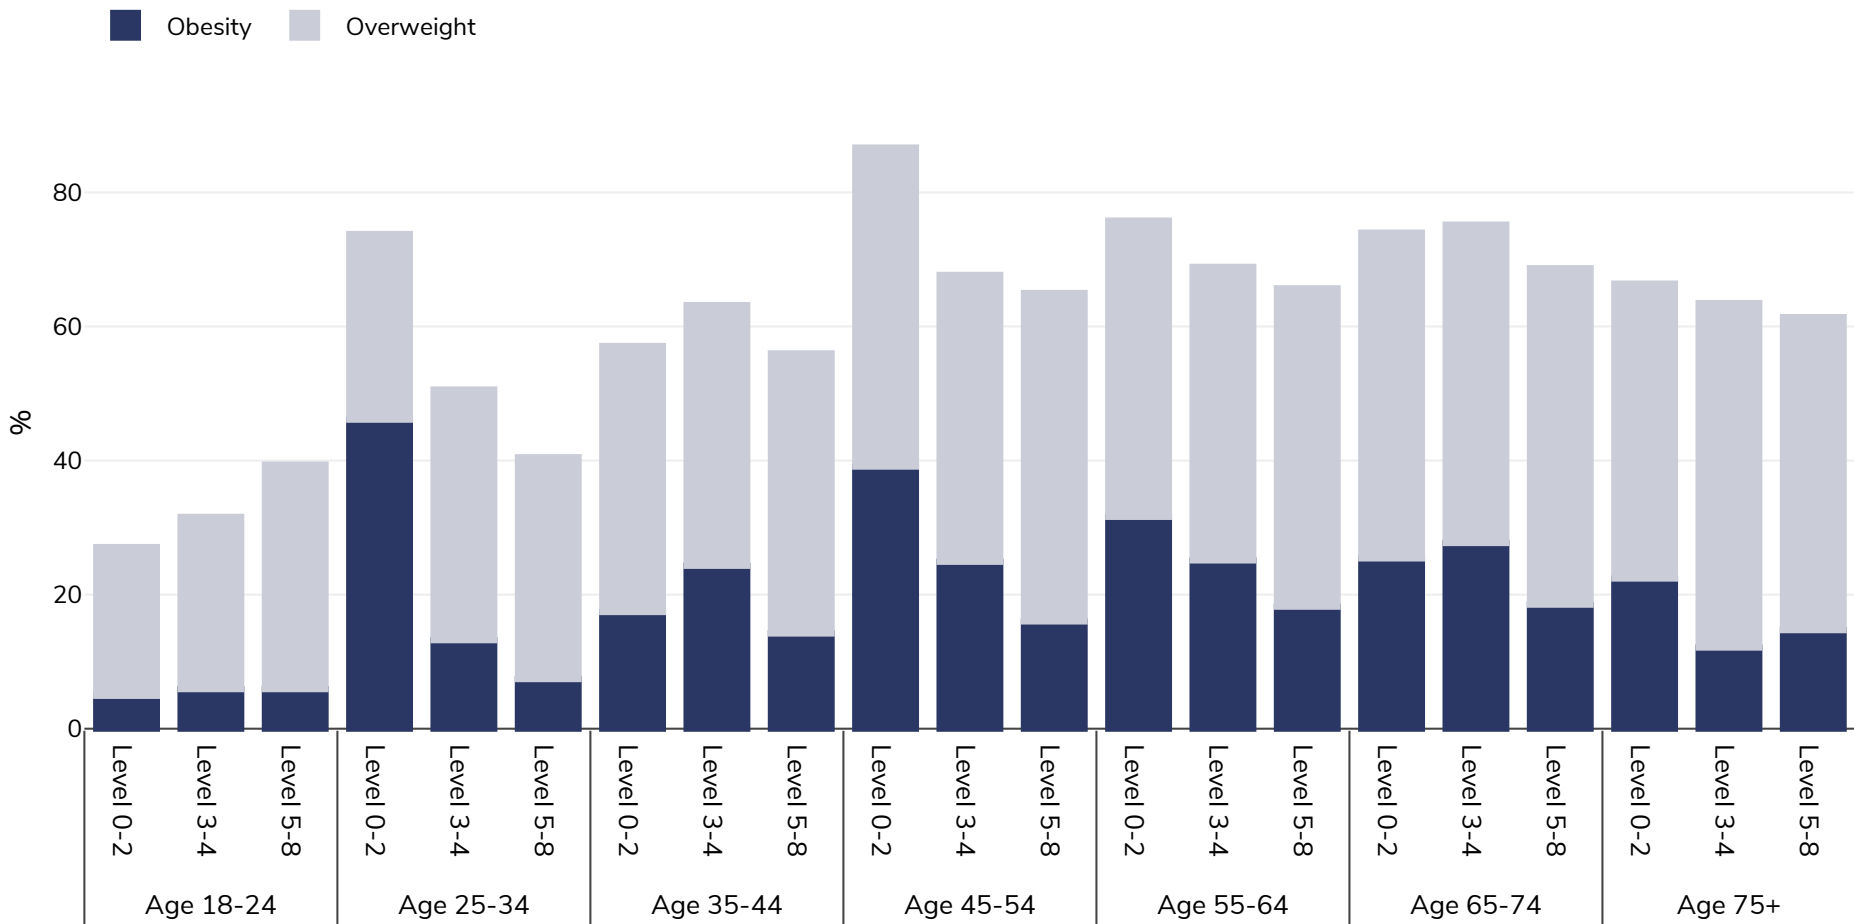

# Germany: Overweight/obesity by age and education

Men, 2019

Survey type: Self-reported

Area covered: National

References: Eurostat 2019. Available at [https://appsso.eurostat.ec.europa.eu/nui/show.do?dataset=hlth\\_ehis\\_bm1e&lang=en](https://appsso.eurostat.ec.europa.eu/nui/show.do?dataset=hlth_ehis_bm1e&lang=en) (last accessed 09.08.21).

Unless otherwise noted, overweight refers to a BMI between 25kg and 29.9kg/m<sup>2</sup>, obesity refers to a BMI greater than 30kg/m<sup>2</sup>.