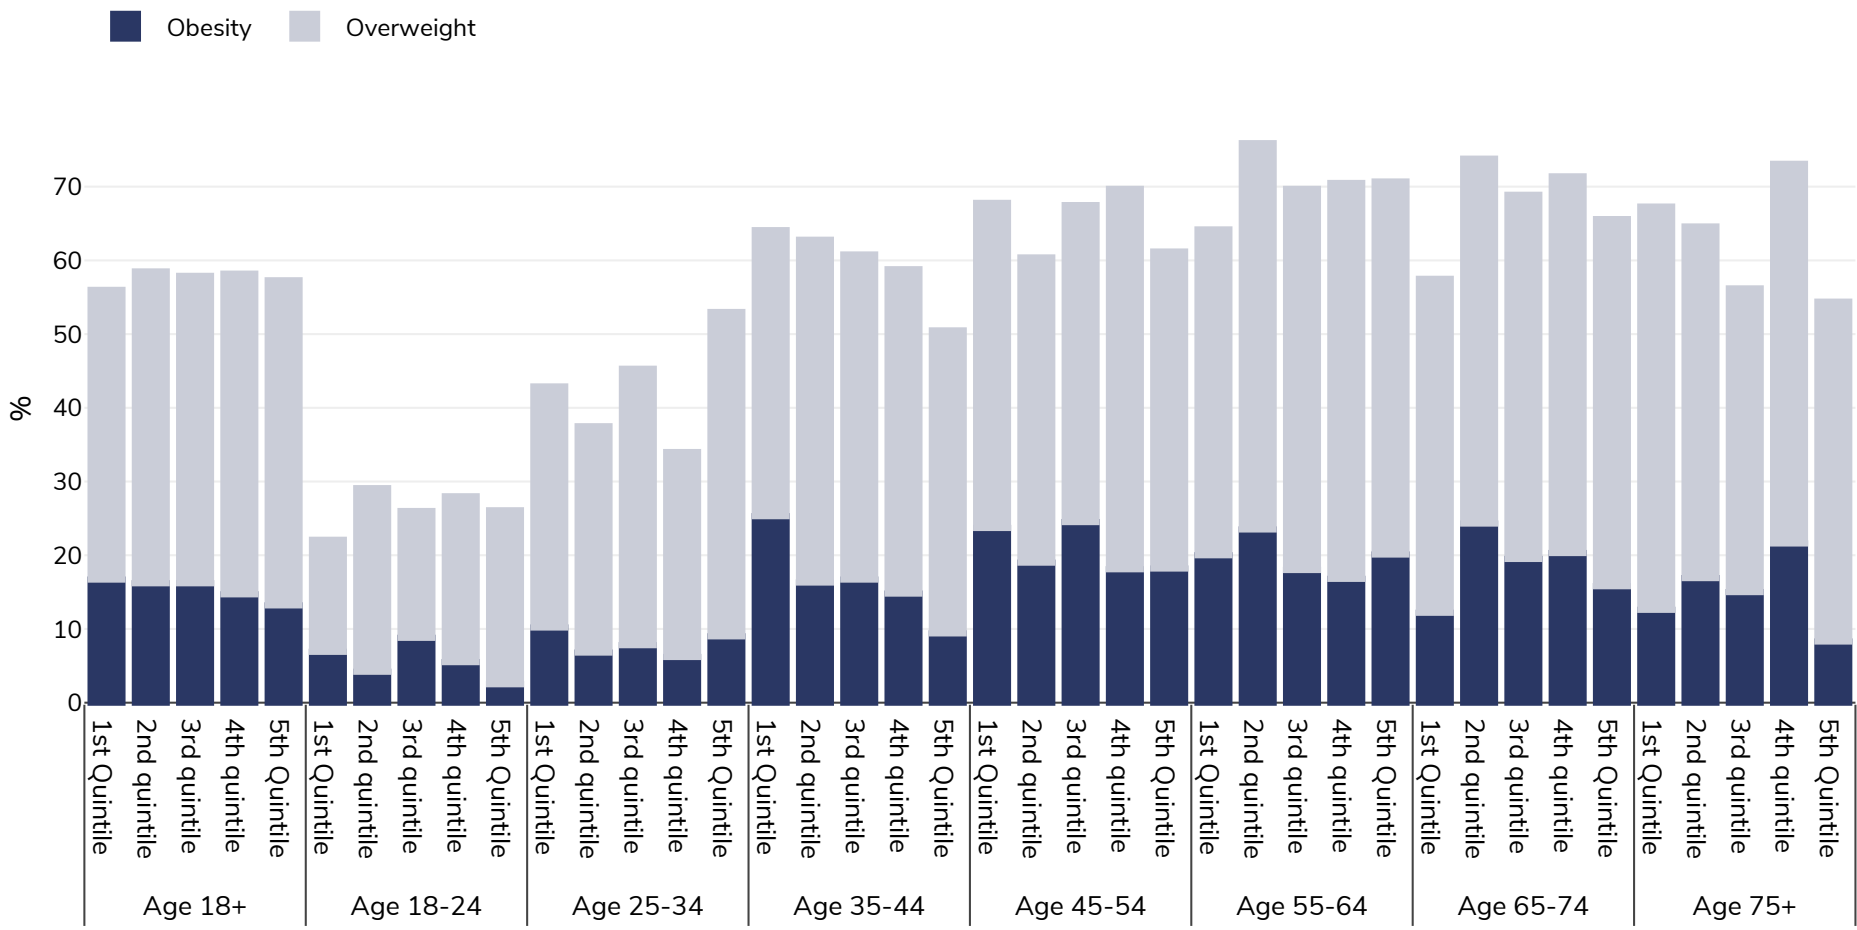

# Portugal: Overweight/obesity by age and socio-economic group

Men, 2014

Survey type: Self-reported

Area covered: National

References: 2014 Eurostat Database: [http://appsso.eurostat.ec.europa.eu/nui/show.do?dataset=hlth\\_ehis\\_bm1e&lang=en](http://appsso.eurostat.ec.europa.eu/nui/show.do?dataset=hlth_ehis_bm1e&lang=en) (last accessed 25.08.20)

Unless otherwise noted, overweight refers to a BMI between 25kg and 29.9kg/m<sup>2</sup>, obesity refers to a BMI greater than 30kg/m<sup>2</sup>.