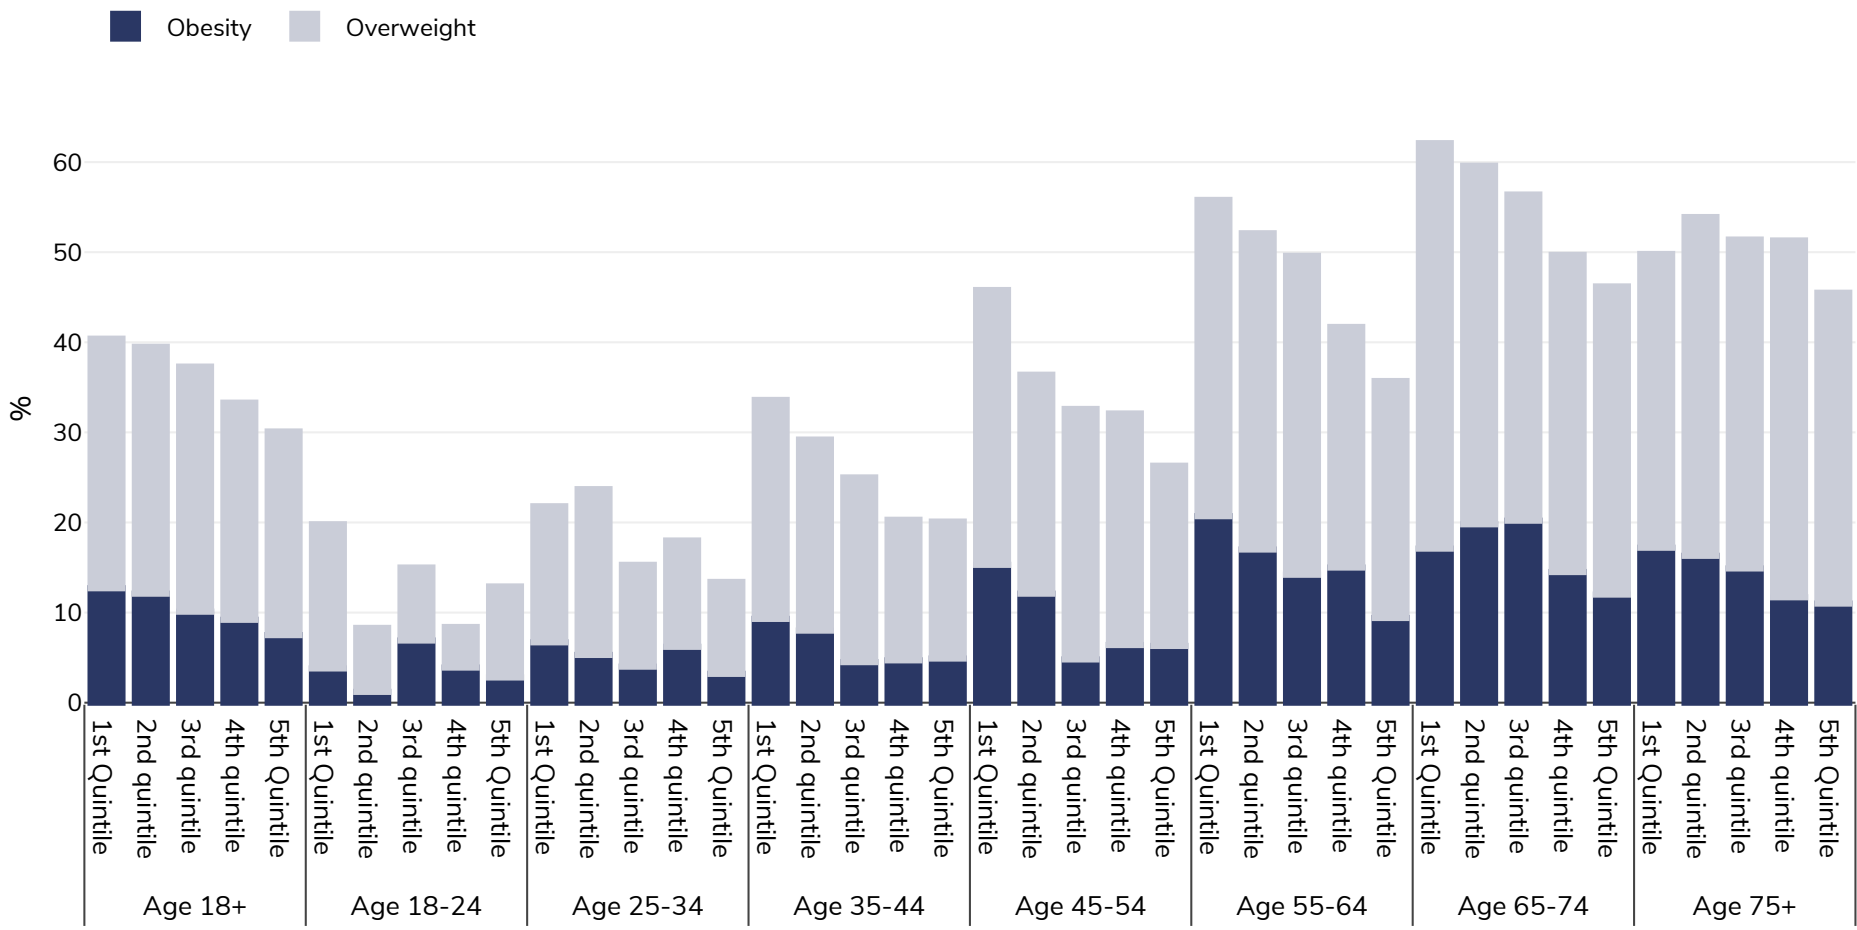

# Italy: Overweight/obesity by age and socio-economic group

Women, 2014

Survey type: Self-reported

Area covered: National

References: Eurostat [http://appsso.eurostat.ec.europa.eu/nui/show.do?dataset=hlth\\_ehis\\_bm1i&lang=en](http://appsso.eurostat.ec.europa.eu/nui/show.do?dataset=hlth_ehis_bm1i&lang=en) (last accessed 25.08.20)

Unless otherwise noted, overweight refers to a BMI between 25kg and 29.9kg/m<sup>2</sup>, obesity refers to a BMI greater than 30kg/m<sup>2</sup>.